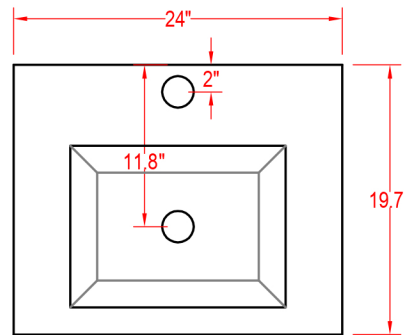

## Malta Wall Mounted 24" Vanity

Mirror: 27.56"x24" inch
Cabinet: 24"x19.7"x20.5" inch
Handle: 14.5" inch

(PLAN)

(BACK)

**ALL DIMENSIONS & SPECIFICATIONS ARE APPROXIMATE & SUBJECT TO CHANGE WITHOUT NOTICE.**