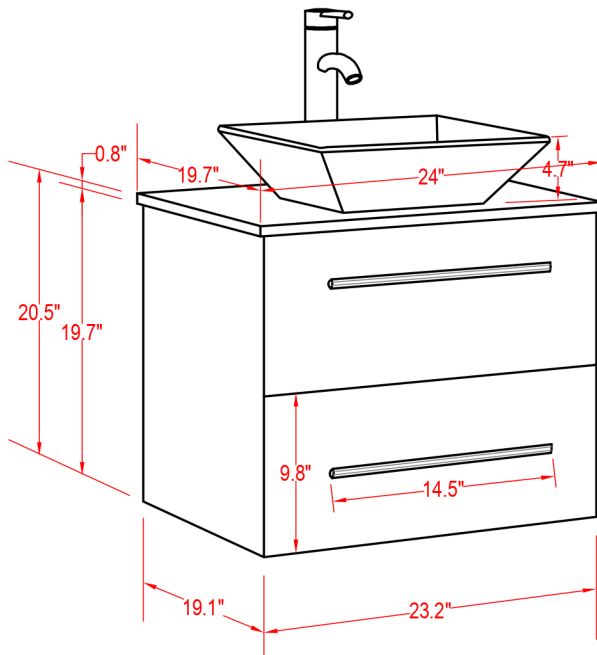

# Specification Sheet

## Malta Wall Mounted 24" Vanity

Mirror: 27.56"x24" inch
Cabinet: 24"x19.7"x20.5" inch
Handle: 14.5" inch

(PLAN)

(BACK)

**ALL DIMENSIONS & SPECIFICATIONS ARE APPROXIMATE & SUBJECT TO CHANGE WITHOUT NOTICE.**