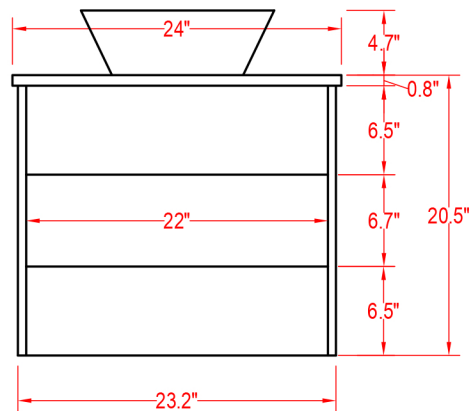

## Malta Wall Mounted 24" Vanity

Mirror: 27.56"x24" inch
Cabinet: 24"x19.7"x20.5" inch
Handle: 14.5" inch

(PLAN)

(BACK)

**ALL DIMENSIONS & SPECIFICATIONS ARE APPROXIMATE & SUBJECT TO CHANGE WITHOUT NOTICE.**