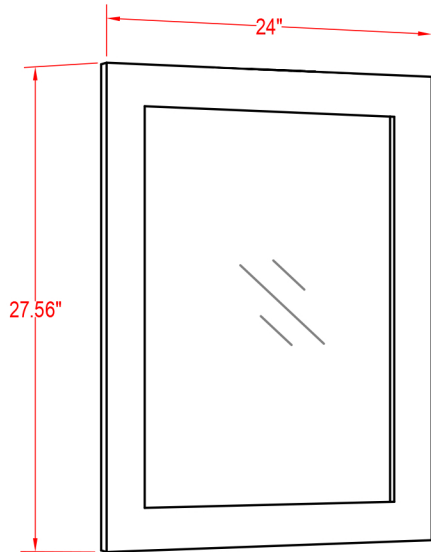

# Specification Sheet

## Malta Wall Mounted 24" Vanity

Mirror: 27.56"x24" inch
Cabinet: 24"x19.7"x20.5" inch
Handle: 14.5" inch

(PLAN)

(BACK)

**ALL DIMENSIONS & SPECIFICATIONS ARE APPROXIMATE & SUBJECT TO CHANGE WITHOUT NOTICE.**