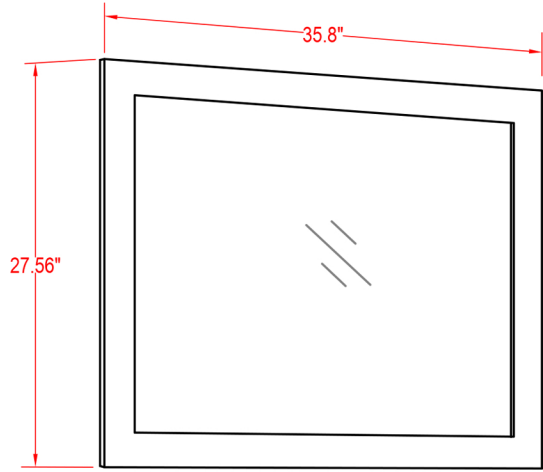

## Malta 36" Vanity

Mirror: 27.56"x35.8" inch
Cabinet: 35.8"x20.5"x35.8" inch
Handle: inch

**! ALL DIMENSIONS & SPECIFICATIONS ARE APPROXIMATE & SUBJECT TO CHANGE WITHOUT NOTICE.**