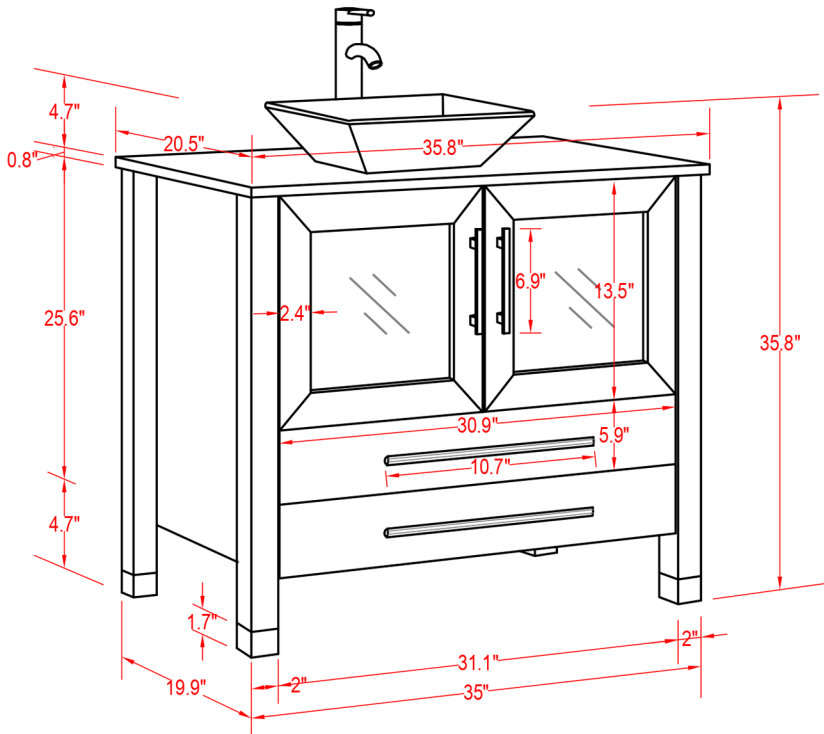

# Specification Sheet

## Malta 36" Vanity

Mirror: 27.56"x35.8" inch
Cabinet: 35.8"x20.5"x35.8" inch
Handle: inch

**! ALL DIMENSIONS & SPECIFICATIONS ARE APPROXIMATE & SUBJECT TO CHANGE WITHOUT NOTICE.**