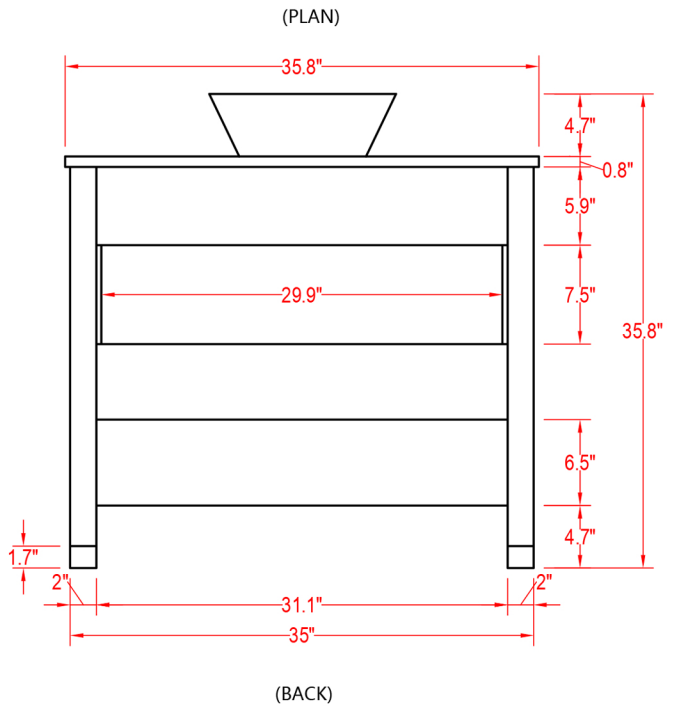

## Malta 36" Vanity

Mirror: 27.56"x35.8" inch
Cabinet: 35.8"x20.5"x35.8" inch
Handle: inch

**! ALL DIMENSIONS & SPECIFICATIONS ARE APPROXIMATE & SUBJECT TO CHANGE WITHOUT NOTICE.**