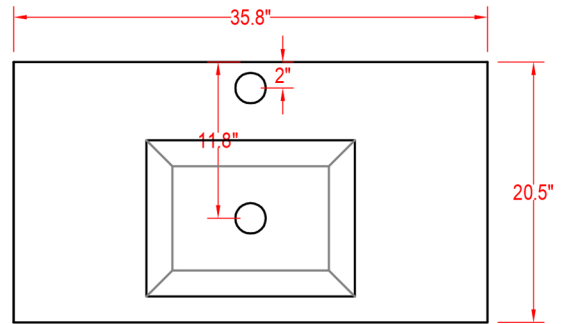

## Malta 36" Vanity

Mirror: 27.56"x35.8" inch
Cabinet: 35.8"x20.5"x35.8" inch
Handle: inch

**! ALL DIMENSIONS & SPECIFICATIONS ARE APPROXIMATE & SUBJECT TO CHANGE WITHOUT NOTICE.**