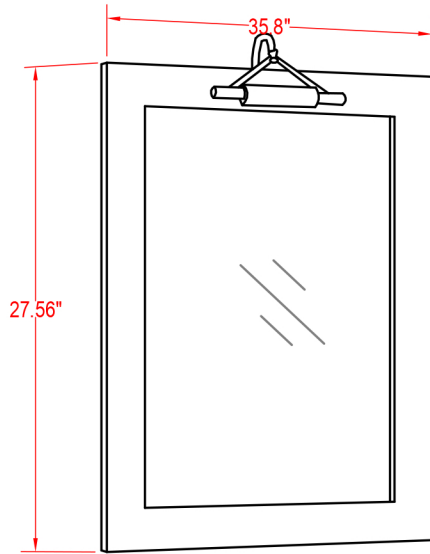

Specification Sheet

Malta 36" Wall Mounted Vanity

Mirror: 27.56"x35.8" inch
Cabinet: 35.8"x19.7"x20.5" inch
Handle: 14.5" inch

(BACK)

 ALL DIMENSIONS & SPECIFICATIONS ARE APPROXIMATE & SUBJECT TO CHANGE WITHOUT NOTICE.