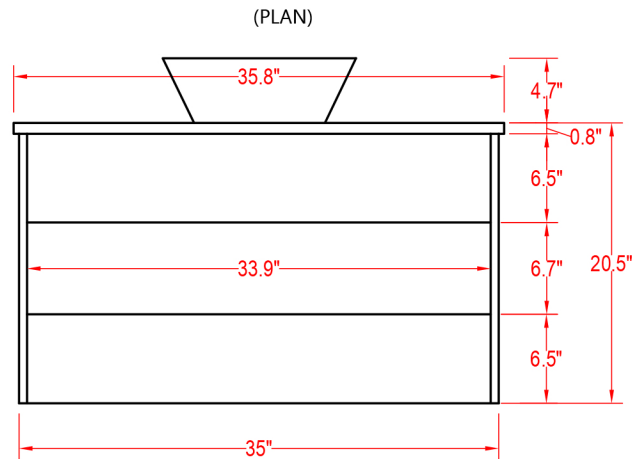

Specification Sheet

Malta 36" Wall Mounted Vanity

Mirror: 27.56"x35.8" inch
Cabinet: 35.8"x19.7"x20.5" inch
Handle: 14.5" inch

(BACK)

 ALL DIMENSIONS & SPECIFICATIONS ARE APPROXIMATE & SUBJECT TO CHANGE WITHOUT NOTICE.