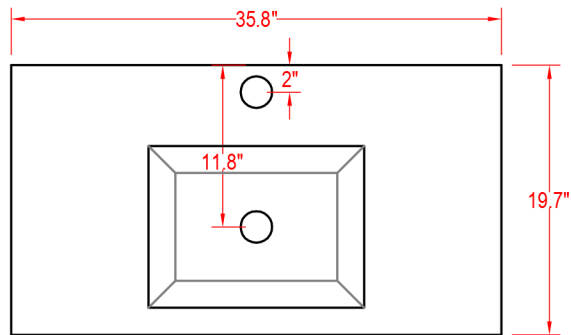

Specification Sheet

Malta 36" Wall Mounted Vanity

Mirror: 27.56"x35.8" inch
Cabinet: 35.8"x19.7"x20.5" inch
Handle: 14.5" inch

(BACK)

 ALL DIMENSIONS & SPECIFICATIONS ARE APPROXIMATE & SUBJECT TO CHANGE WITHOUT NOTICE.