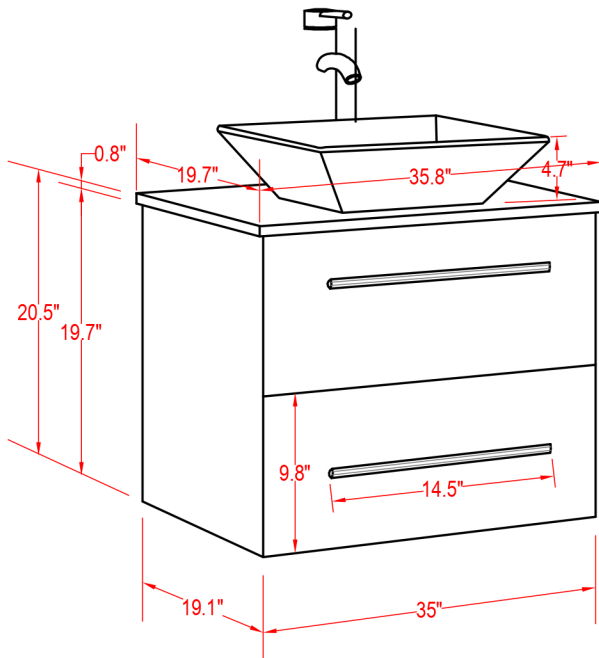

Specification Sheet

Malta 36" Wall Mounted Vanity

Mirror: 27.56"x35.8" inch
Cabinet: 35.8"x19.7"x20.5" inch
Handle: 14.5" inch

(BACK)

 ALL DIMENSIONS & SPECIFICATIONS ARE APPROXIMATE & SUBJECT TO CHANGE WITHOUT NOTICE.