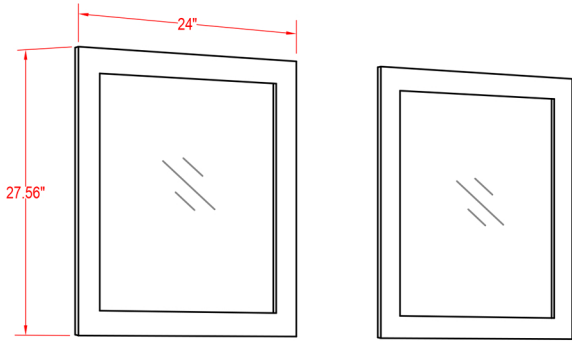

Specification Sheet

Malta 61" Vanity

Mirror: 27.56"x24" inch
Cabinet: 61"x20.5"x35.8" inch
Handle: inch

(PLAN)

(BACK)

 ALL DIMENSIONS & SPECIFICATIONS ARE APPROXIMATE & SUBJECT TO CHANGE WITHOUT NOTICE.