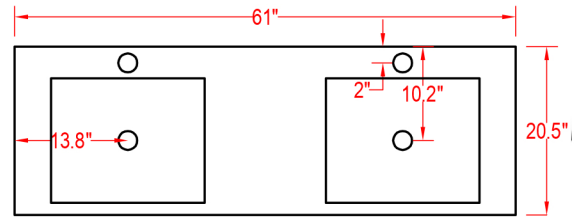

Specification Sheet

Malta 61" Vanity

Mirror: 27.56"x24" inch
Cabinet: 61"x20.5"x35.8" inch
Handle: inch

(PLAN)

(BACK)

 ALL DIMENSIONS & SPECIFICATIONS ARE APPROXIMATE & SUBJECT TO CHANGE WITHOUT NOTICE.