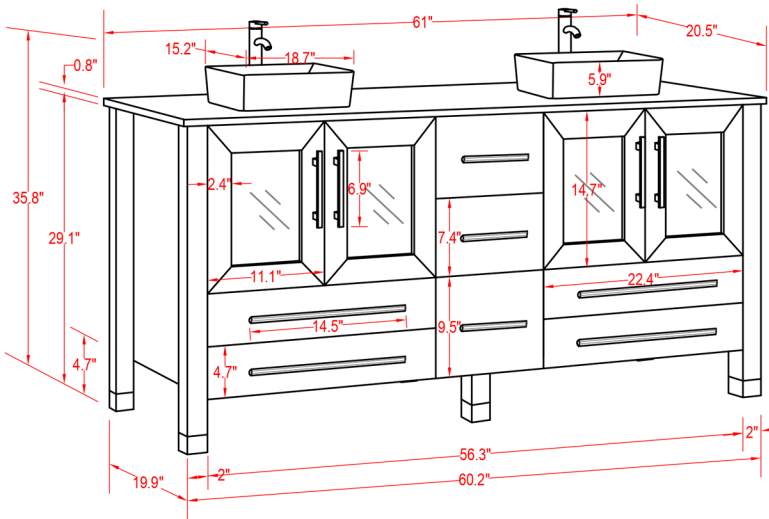

Specification Sheet

Malta 61" Vanity

Mirror: 27.56"x24" inch
Cabinet: 61"x20.5"x35.8" inch
Handle: inch

(PLAN)

(BACK)

 ALL DIMENSIONS & SPECIFICATIONS ARE APPROXIMATE & SUBJECT TO CHANGE WITHOUT NOTICE.