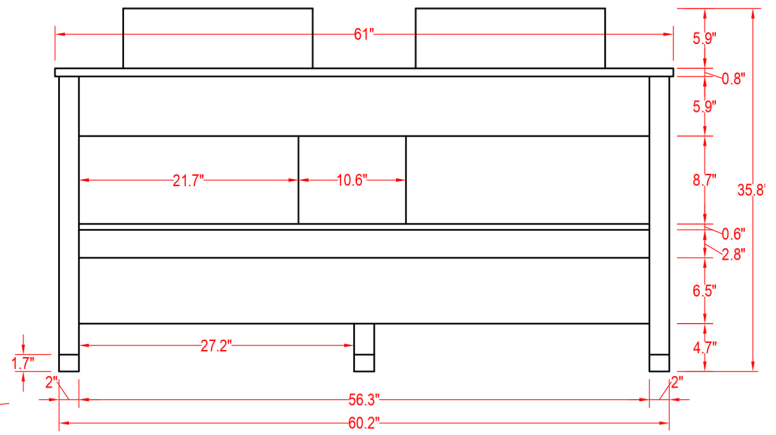

Specification Sheet

Malta 61" Vanity

Mirror: 27.56"x24" inch
Cabinet: 61"x20.5"x35.8" inch
Handle: inch

(PLAN)

(BACK)

 ALL DIMENSIONS & SPECIFICATIONS ARE APPROXIMATE & SUBJECT TO CHANGE WITHOUT NOTICE.