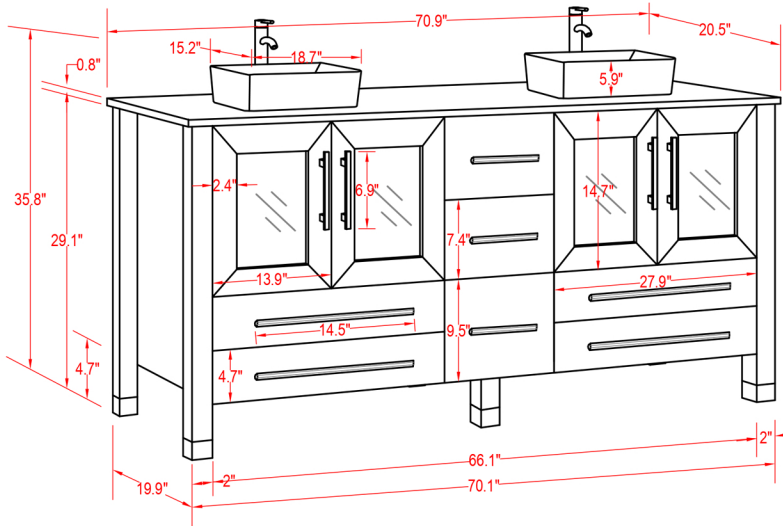

Specification Sheet

Malta 71" Vanity

Mirror: 27.56"x27.56" inch
Cabinet: 70.9"x20.5"x35.8" inch
Handle: inch

(PLAN)

(BACK)

 ALL DIMENSIONS & SPECIFICATIONS ARE APPROXIMATE & SUBJECT TO CHANGE WITHOUT NOTICE.