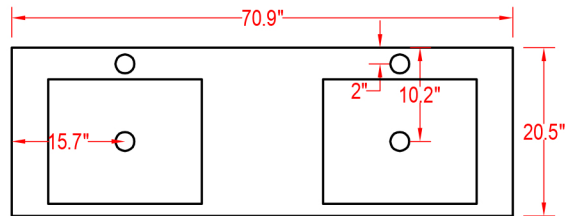

Specification Sheet

Malta 71" Vanity

Mirror: 27.56"x27.56" inch
Cabinet: 70.9"x20.5"x35.8" inch
Handle: inch

(PLAN)

(BACK)

 ALL DIMENSIONS & SPECIFICATIONS ARE APPROXIMATE & SUBJECT TO CHANGE WITHOUT NOTICE.