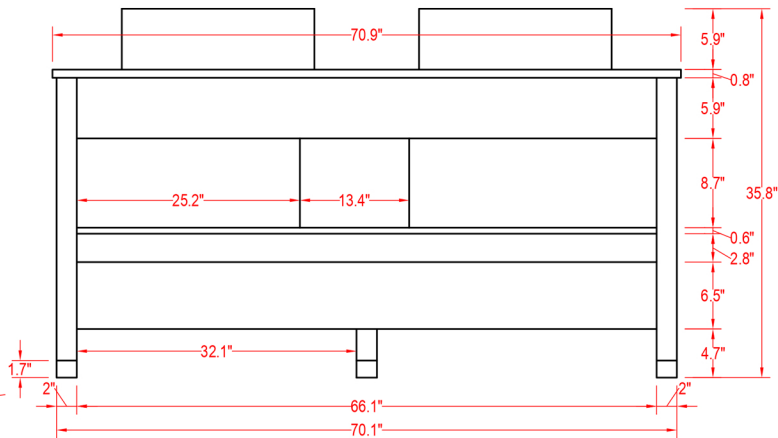

Specification Sheet

Malta 71" Vanity

Mirror: 27.56"x27.56" inch
Cabinet: 70.9"x20.5"x35.8" inch
Handle: inch

(PLAN)

(BACK)

 ALL DIMENSIONS & SPECIFICATIONS ARE APPROXIMATE & SUBJECT TO CHANGE WITHOUT NOTICE.