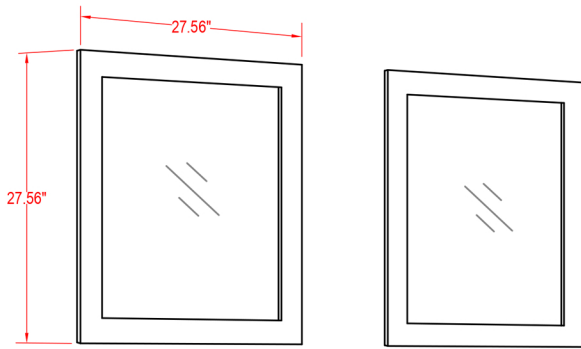

Specification Sheet

Malta 71" Vanity

Mirror: 27.56"x27.56" inch
Cabinet: 70.9"x20.5"x35.8" inch
Handle: inch

(PLAN)

(BACK)

 ALL DIMENSIONS & SPECIFICATIONS ARE APPROXIMATE & SUBJECT TO CHANGE WITHOUT NOTICE.