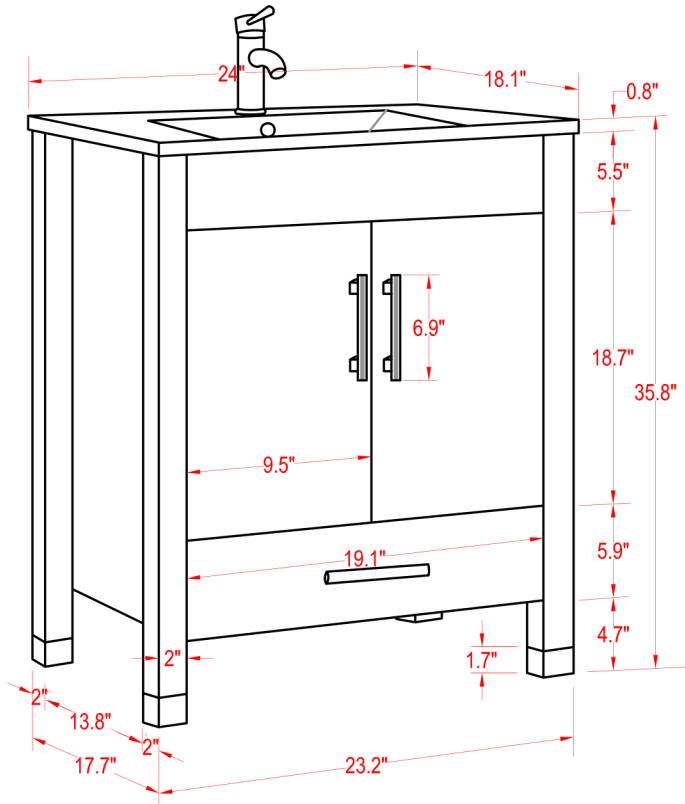

Specification Sheet

Monaco 24" Vanity

(PLAN)

(BACK)

ALL DIMENSIONS & SPECIFICATIONS ARE APPROXIMATE & SUBJECT TO CHANGE WITHOUT NOTICE.