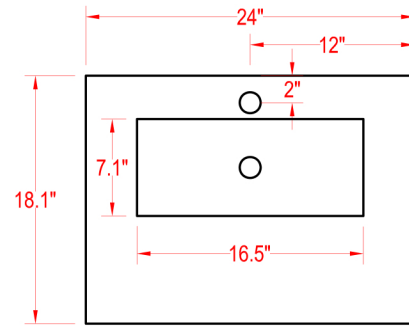

Specification Sheet

Monaco 24" Vanity

(PLAN)

(BACK)

ALL DIMENSIONS & SPECIFICATIONS ARE APPROXIMATE & SUBJECT TO CHANGE WITHOUT NOTICE.