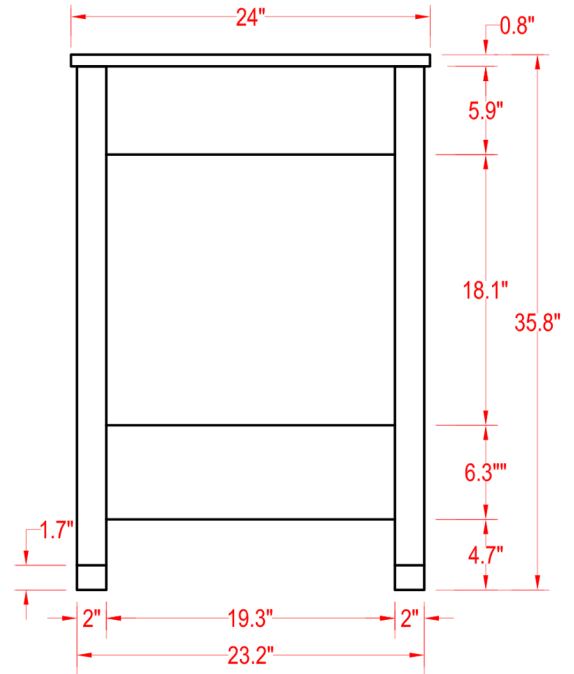

Specification Sheet

Monaco 24" Vanity

(PLAN)

(BACK)

ALL DIMENSIONS & SPECIFICATIONS ARE APPROXIMATE & SUBJECT TO CHANGE WITHOUT NOTICE.