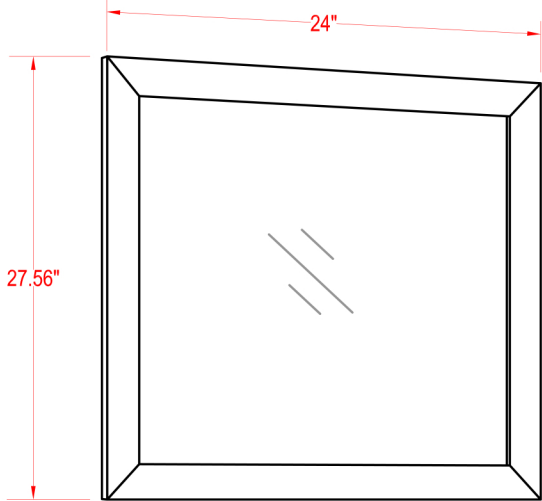

Specification Sheet

Monaco 24" Vanity

(PLAN)

(BACK)

ALL DIMENSIONS & SPECIFICATIONS ARE APPROXIMATE & SUBJECT TO CHANGE WITHOUT NOTICE.