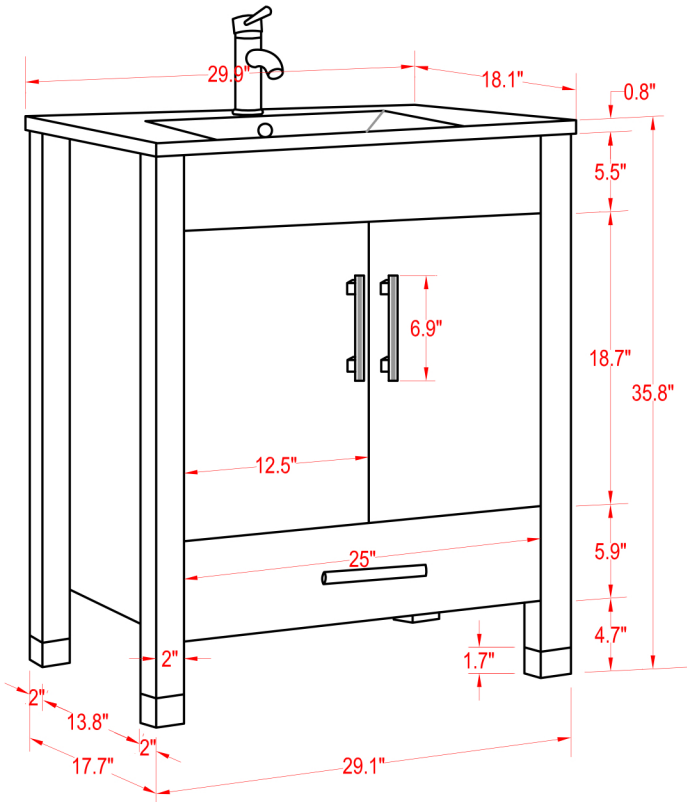

# Specification Sheet

## Monaco 30" Vanity

(PLAN)

(BACK)

 ALL DIMENSIONS & SPECIFICATIONS ARE APPROXIMATE & SUBJECT TO CHANGE WITHOUT NOTICE.