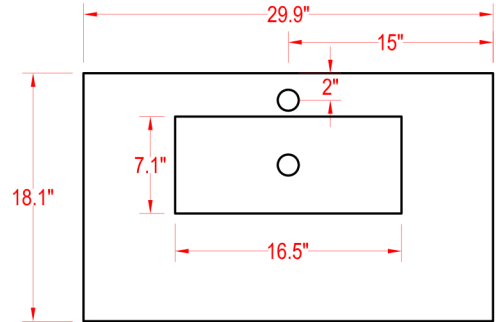

# Specification Sheet

## Monaco 30" Vanity

(PLAN)

(BACK)

 ALL DIMENSIONS & SPECIFICATIONS ARE APPROXIMATE & SUBJECT TO CHANGE WITHOUT NOTICE.