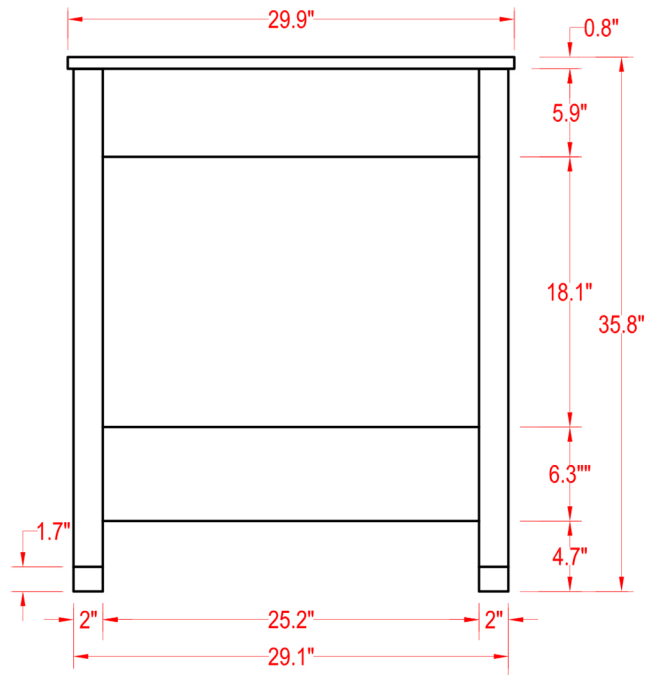

# Specification Sheet

## Monaco 30" Vanity

(PLAN)

(BACK)

 ALL DIMENSIONS & SPECIFICATIONS ARE APPROXIMATE & SUBJECT TO CHANGE WITHOUT NOTICE.