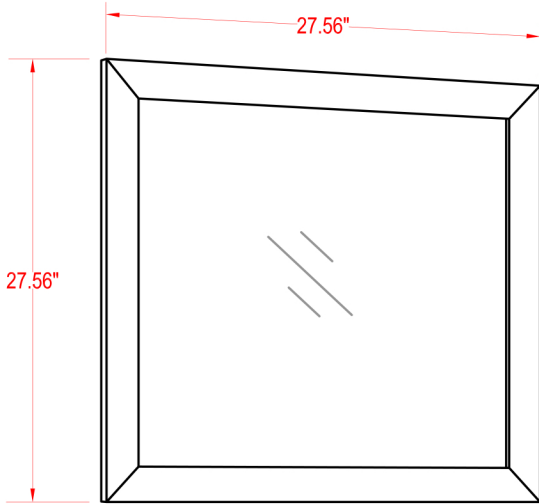

## Monaco 30" Vanity

(PLAN)

(BACK)

 ALL DIMENSIONS & SPECIFICATIONS ARE APPROXIMATE & SUBJECT TO CHANGE WITHOUT NOTICE.