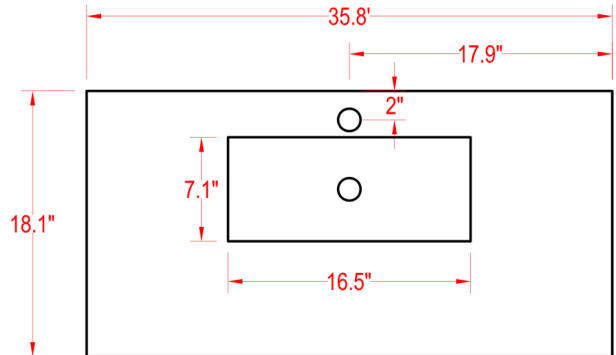

Specification Sheet

Monaco 36" Vanity

(PLAN)

(BACK)

 ALL DIMENSIONS & SPECIFICATIONS ARE APPROXIMATE & SUBJECT TO CHANGE WITHOUT NOTICE.