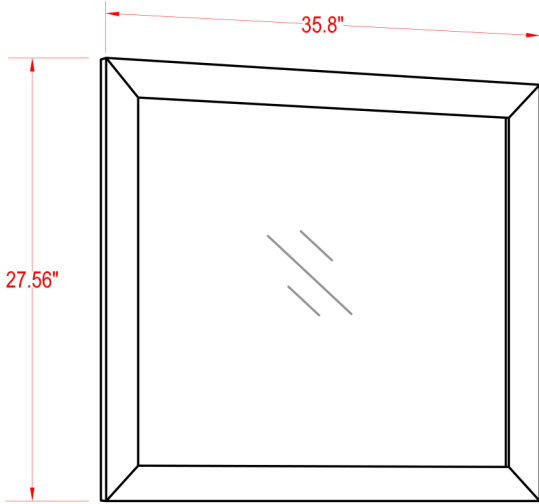

Specification Sheet

Monaco 36" Vanity

(PLAN)

(BACK)

 ALL DIMENSIONS & SPECIFICATIONS ARE APPROXIMATE & SUBJECT TO CHANGE WITHOUT NOTICE.