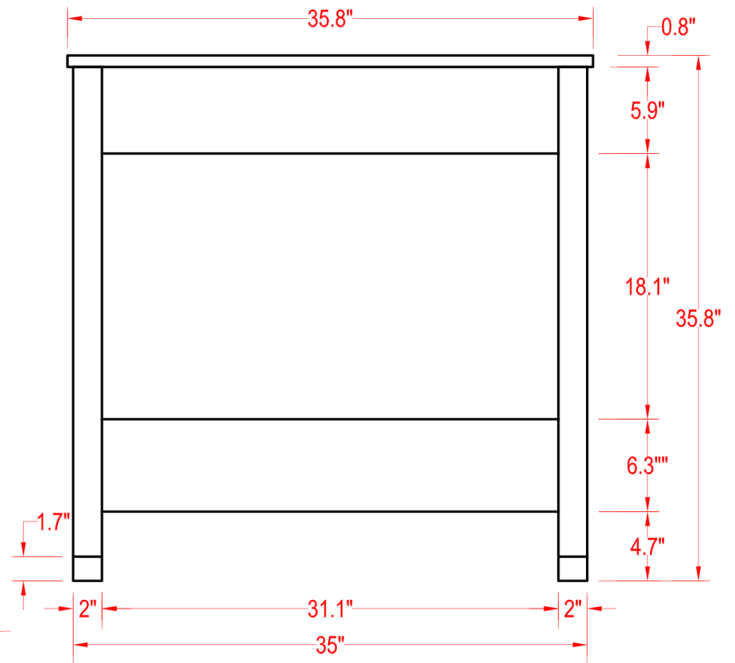

Specification Sheet

Monaco 36" Vanity

(PLAN)

(BACK)

 ALL DIMENSIONS & SPECIFICATIONS ARE APPROXIMATE & SUBJECT TO CHANGE WITHOUT NOTICE.