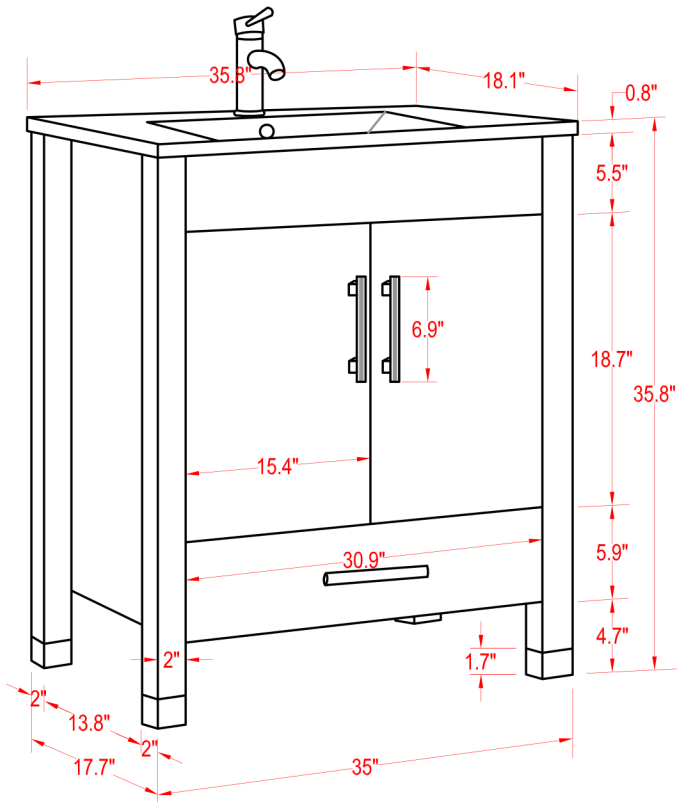

Specification Sheet

Monaco 36" Vanity

(PLAN)

(BACK)

 ALL DIMENSIONS & SPECIFICATIONS ARE APPROXIMATE & SUBJECT TO CHANGE WITHOUT NOTICE.