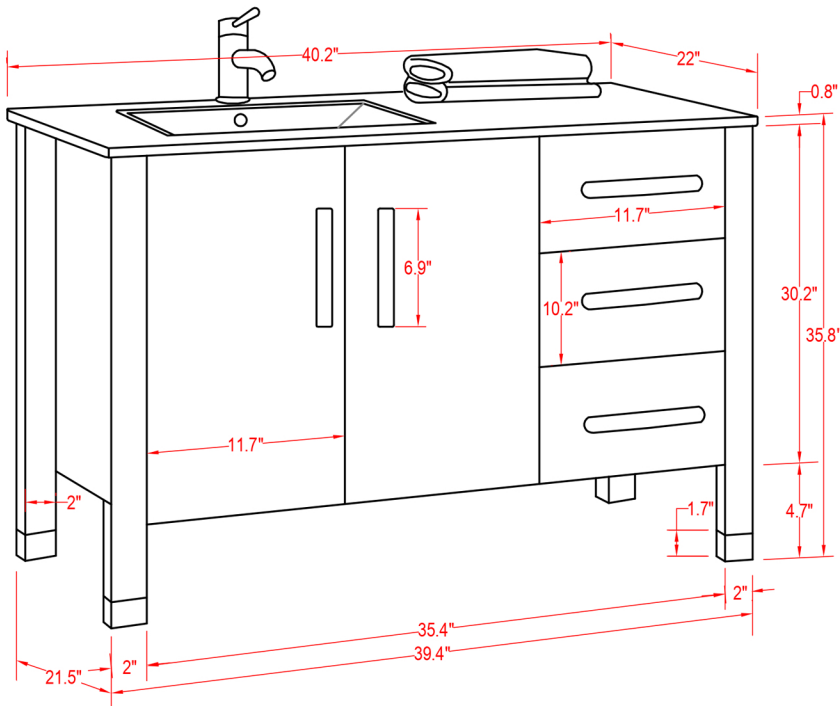

Specification Sheet

Monaco 40" Left Vanity

Mirror: 27.56" X35.8" inch
Cabinet:40.2"x22"x35.8" inch
Handle: 6.9" inch

(PLAN)

(BACK)

 ALL DIMENSIONS & SPECIFICATIONS ARE APPROXIMATE & SUBJECT TO CHANGE WITHOUT NOTICE.