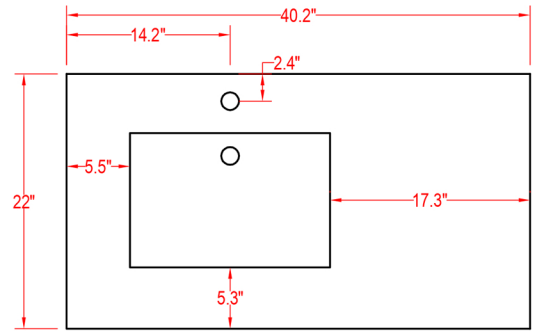

Specification Sheet

Monaco 40" Left Vanity

Mirror: 27.56" X35.8" inch
Cabinet:40.2"x22"x35.8" inch
Handle: 6.9" inch

(PLAN)

(BACK)

 ALL DIMENSIONS & SPECIFICATIONS ARE APPROXIMATE & SUBJECT TO CHANGE WITHOUT NOTICE.