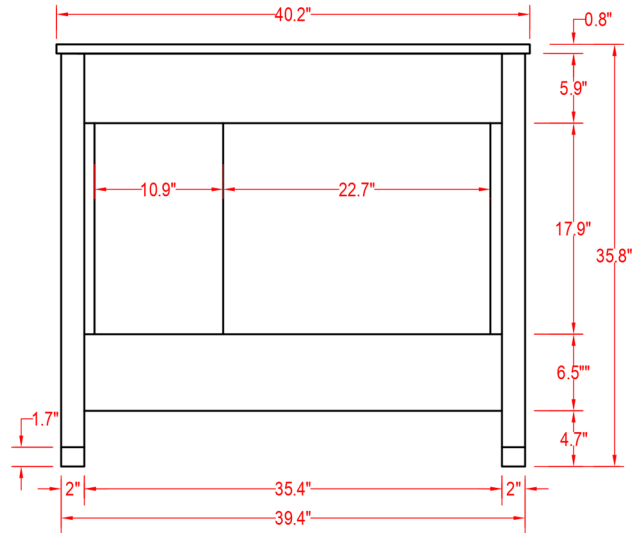

Specification Sheet

Monaco 40" Left Vanity

Mirror: 27.56" X35.8" inch
Cabinet:40.2"x22"x35.8" inch
Handle: 6.9" inch

(PLAN)

(BACK)

 ALL DIMENSIONS & SPECIFICATIONS ARE APPROXIMATE & SUBJECT TO CHANGE WITHOUT NOTICE.