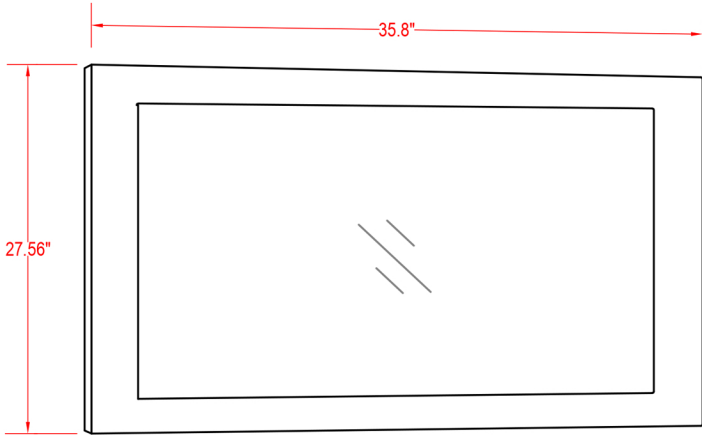

Specification Sheet

Monaco 40" Left Vanity

Mirror: 27.56" X35.8" inch
Cabinet:40.2"x22"x35.8" inch
Handle: 6.9" inch

(PLAN)

(BACK)

 ALL DIMENSIONS & SPECIFICATIONS ARE APPROXIMATE & SUBJECT TO CHANGE WITHOUT NOTICE.