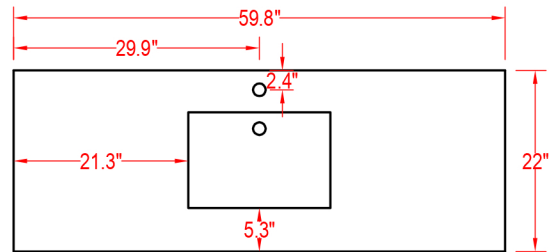

Specification Sheet

Monaco 60" Vanity

Mirror: 27.56" x59.1" inch
Cabinet:59.8"x22"x35.8" inch
Handle: 6.9" inch

ALL DIMENSIONS & SPECIFICATIONS ARE APPROXIMATE & SUBJECT TO CHANGE WITHOUT NOTICE.