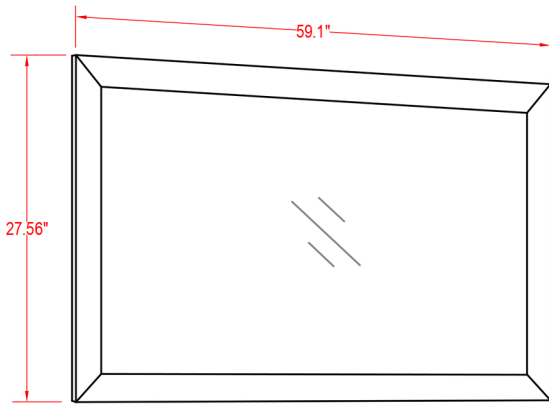

Specification Sheet

Monaco 60" Vanity

Mirror: 27.56" x59.1" inch
Cabinet:59.8"x22"x35.8" inch
Handle: 6.9" inch

ALL DIMENSIONS & SPECIFICATIONS ARE APPROXIMATE & SUBJECT TO CHANGE WITHOUT NOTICE.