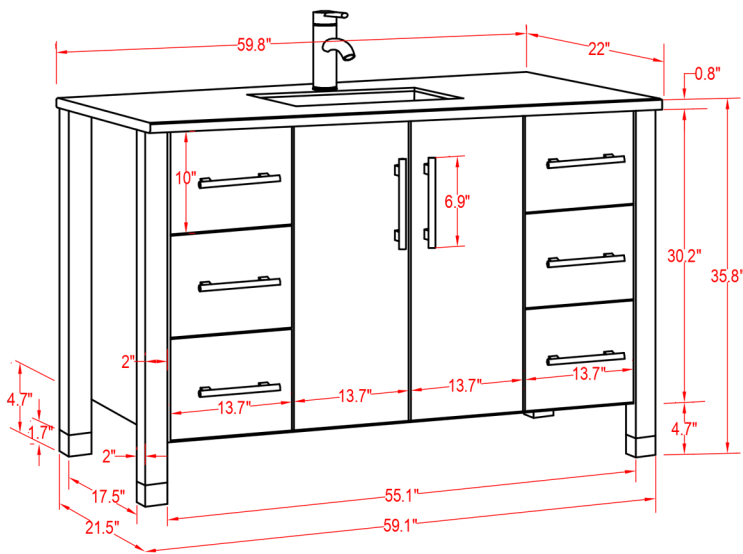

Specification Sheet

Monaco 60" Vanity

Mirror: 27.56" x59.1" inch
Cabinet:59.8"x22"x35.8" inch
Handle: 6.9" inch

ALL DIMENSIONS & SPECIFICATIONS ARE APPROXIMATE & SUBJECT TO CHANGE WITHOUT NOTICE.