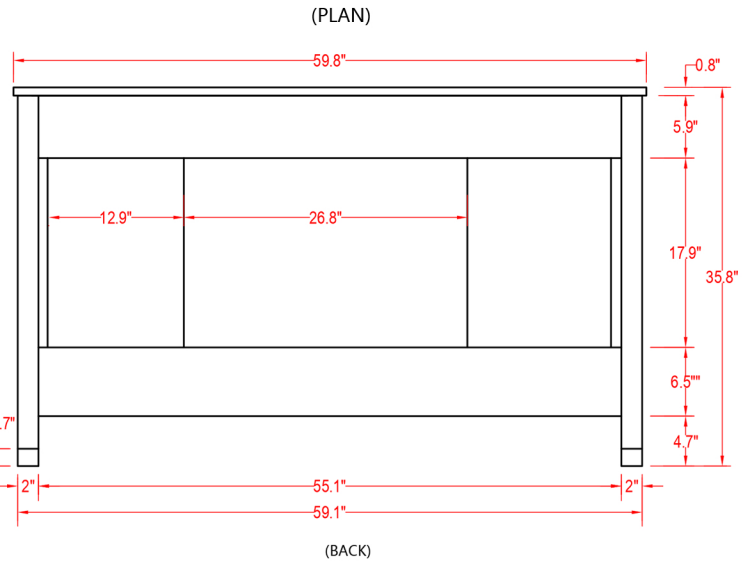

Specification Sheet

Monaco 60" Vanity

Mirror: 27.56" x59.1" inch
Cabinet:59.8"x22"x35.8" inch
Handle: 6.9" inch

ALL DIMENSIONS & SPECIFICATIONS ARE APPROXIMATE & SUBJECT TO CHANGE WITHOUT NOTICE.