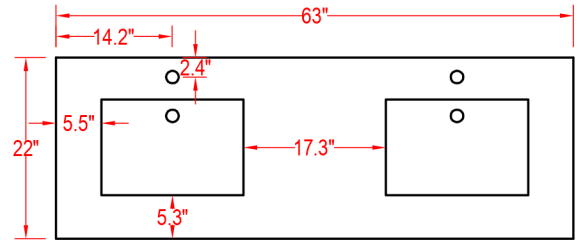

Specification Sheet

Monaco 63" Vanity

Mirror: 24"x27.56" inch
Cabinet: 63"x22"x35.8" inch
Handle: 6.9" inch

(PLAN)

(BACK)

 ALL DIMENSIONS & SPECIFICATIONS ARE APPROXIMATE & SUBJECT TO CHANGE WITHOUT NOTICE.