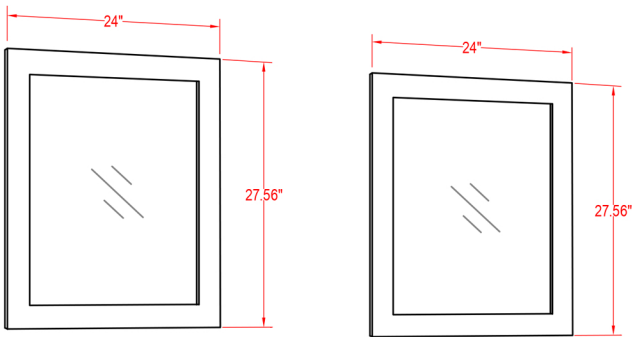

Specification Sheet

Monaco 63" Vanity

Mirror: 24"x27.56" inch
Cabinet: 63"x22"x35.8" inch
Handle: 6.9" inch

(PLAN)

(BACK)

 ALL DIMENSIONS & SPECIFICATIONS ARE APPROXIMATE & SUBJECT TO CHANGE WITHOUT NOTICE.