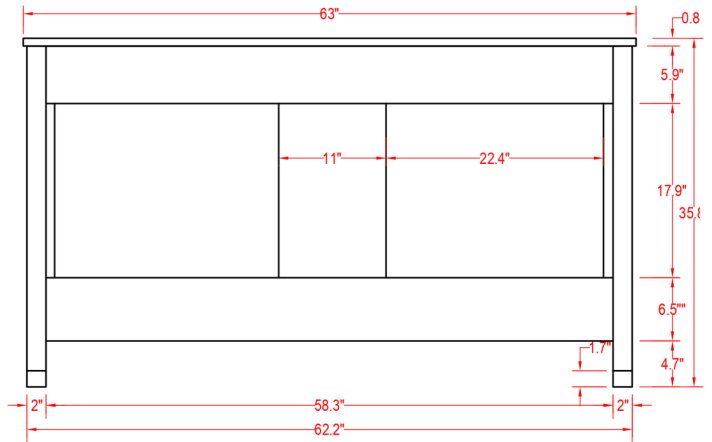

Specification Sheet

Monaco 63" Vanity

Mirror: 24"x27.56" inch
Cabinet: 63"x22"x35.8" inch
Handle: 6.9" inch

(PLAN)

(BACK)

 ALL DIMENSIONS & SPECIFICATIONS ARE APPROXIMATE & SUBJECT TO CHANGE WITHOUT NOTICE.