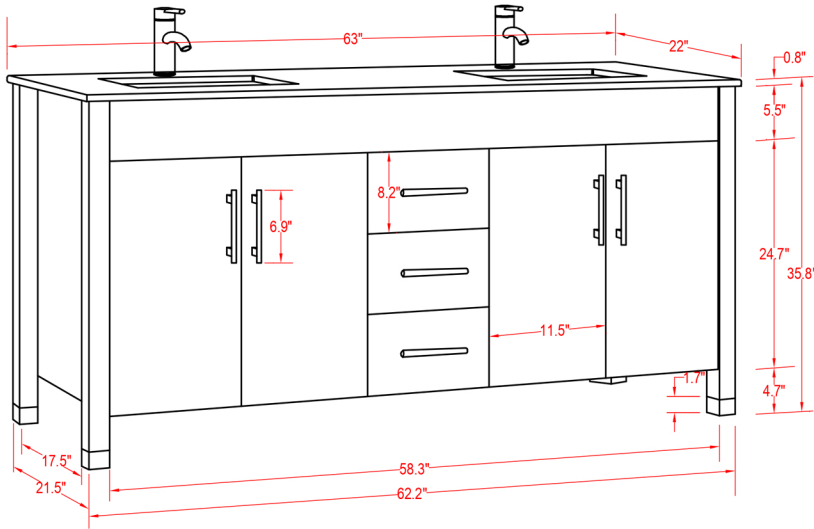

Specification Sheet

Monaco 63" Vanity

Mirror: 24"x27.56" inch
Cabinet: 63"x22"x35.8" inch
Handle: 6.9" inch

(PLAN)

(BACK)

 ALL DIMENSIONS & SPECIFICATIONS ARE APPROXIMATE & SUBJECT TO CHANGE WITHOUT NOTICE.