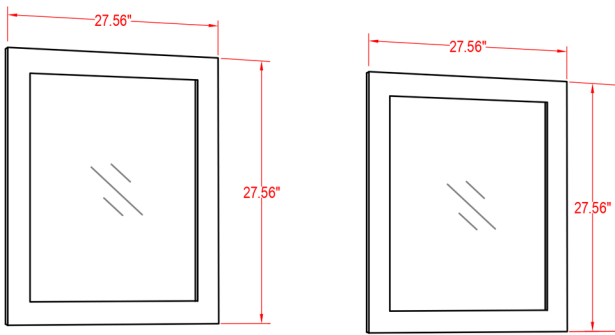

Specification Sheet

Monaco 84" Vanity

Mirror: 27.56"x27.56" inch
Cabinet: 83.9"x22"x35.8" inch
Handle: 6.9" inch

(PLAN)

(BACK)

 ALL DIMENSIONS & SPECIFICATIONS ARE APPROXIMATE & SUBJECT TO CHANGE WITHOUT NOTICE.