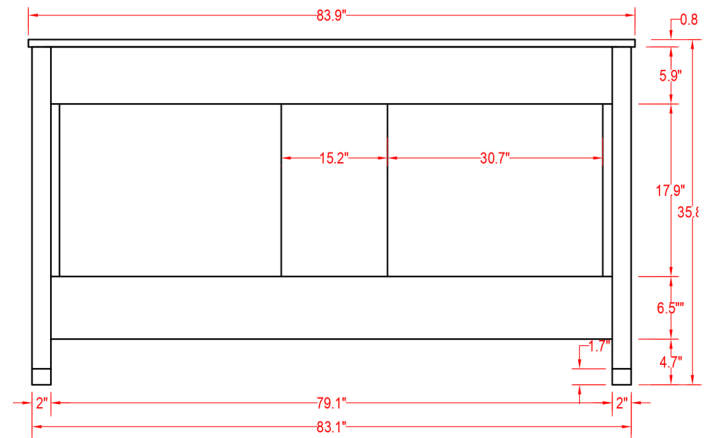

Specification Sheet

Monaco 84" Vanity

Mirror: 27.56"x27.56" inch
Cabinet: 83.9"x22"x35.8" inch
Handle: 6.9" inch

(PLAN)

(BACK)

 ALL DIMENSIONS & SPECIFICATIONS ARE APPROXIMATE & SUBJECT TO CHANGE WITHOUT NOTICE.