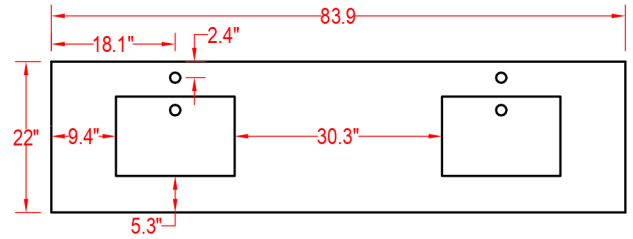

Specification Sheet

Monaco 84" Vanity

Mirror: 27.56"x27.56" inch
Cabinet: 83.9"x22"x35.8" inch
Handle: 6.9" inch

(PLAN)

(BACK)

 ALL DIMENSIONS & SPECIFICATIONS ARE APPROXIMATE & SUBJECT TO CHANGE WITHOUT NOTICE.