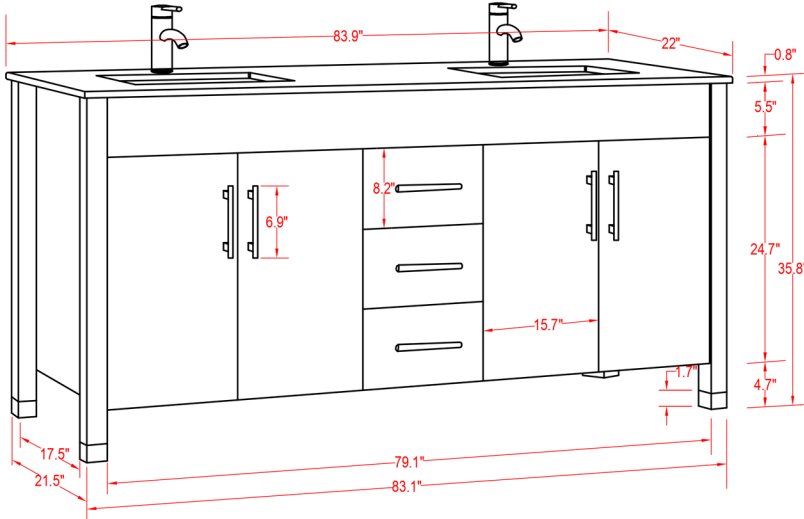

Specification Sheet

Monaco 84" Vanity

Mirror: 27.56"x27.56" inch
Cabinet: 83.9"x22"x35.8" inch
Handle: 6.9" inch

(PLAN)

(BACK)

 ALL DIMENSIONS & SPECIFICATIONS ARE APPROXIMATE & SUBJECT TO CHANGE WITHOUT NOTICE.