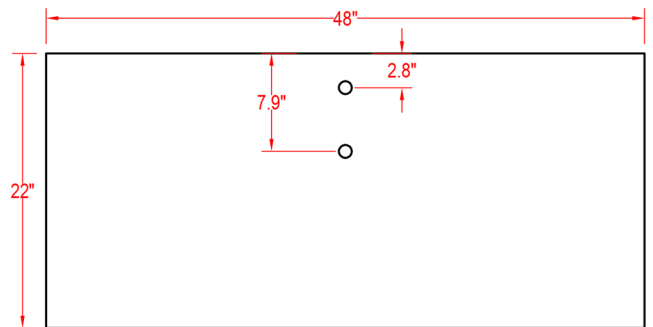

Specification Sheet

Nepal 48" Vanity

 ALL DIMENSIONS & SPECIFICATIONS ARE APPROXIMATE & SUBJECT TO CHANGE WITHOUT NOTICE.