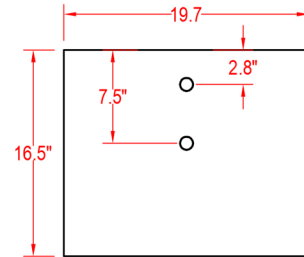

Specification Sheet

Nepal 48" Vanity

 ALL DIMENSIONS & SPECIFICATIONS ARE APPROXIMATE & SUBJECT TO CHANGE WITHOUT NOTICE.