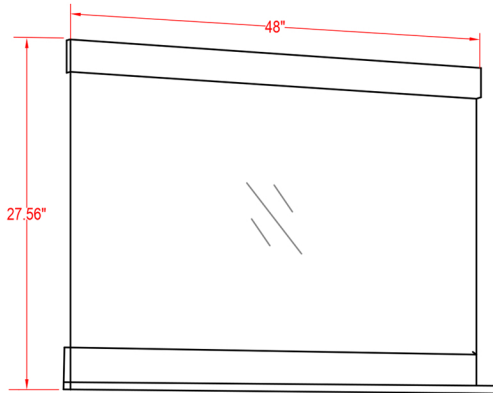

Specification Sheet

Nepal 48" Vanity

 ALL DIMENSIONS & SPECIFICATIONS ARE APPROXIMATE & SUBJECT TO CHANGE WITHOUT NOTICE.