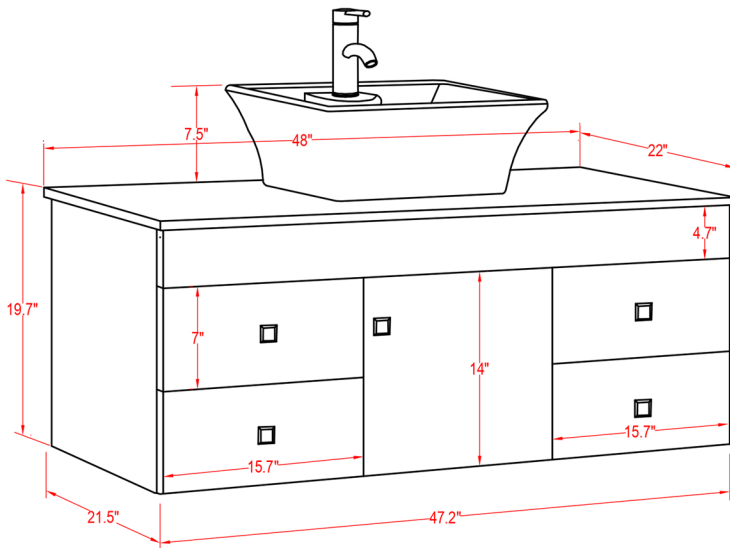

Specification Sheet

Nepal 48" Vanity

 ALL DIMENSIONS & SPECIFICATIONS ARE APPROXIMATE & SUBJECT TO CHANGE WITHOUT NOTICE.