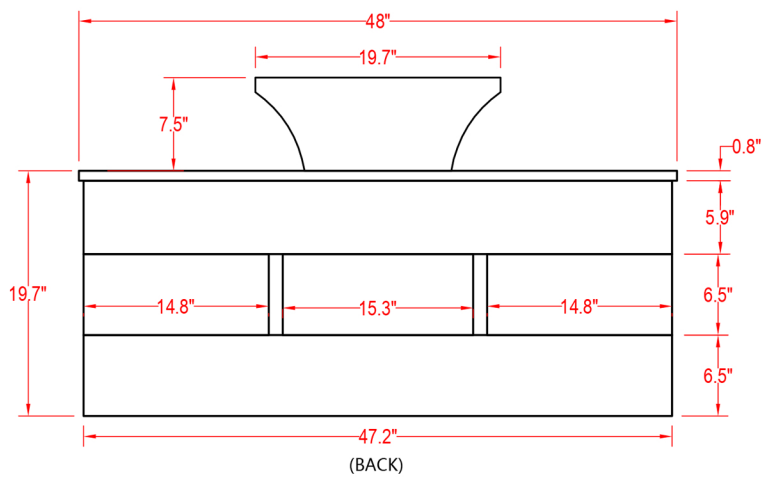

Specification Sheet

Nepal 48" Vanity

 ALL DIMENSIONS & SPECIFICATIONS ARE APPROXIMATE & SUBJECT TO CHANGE WITHOUT NOTICE.