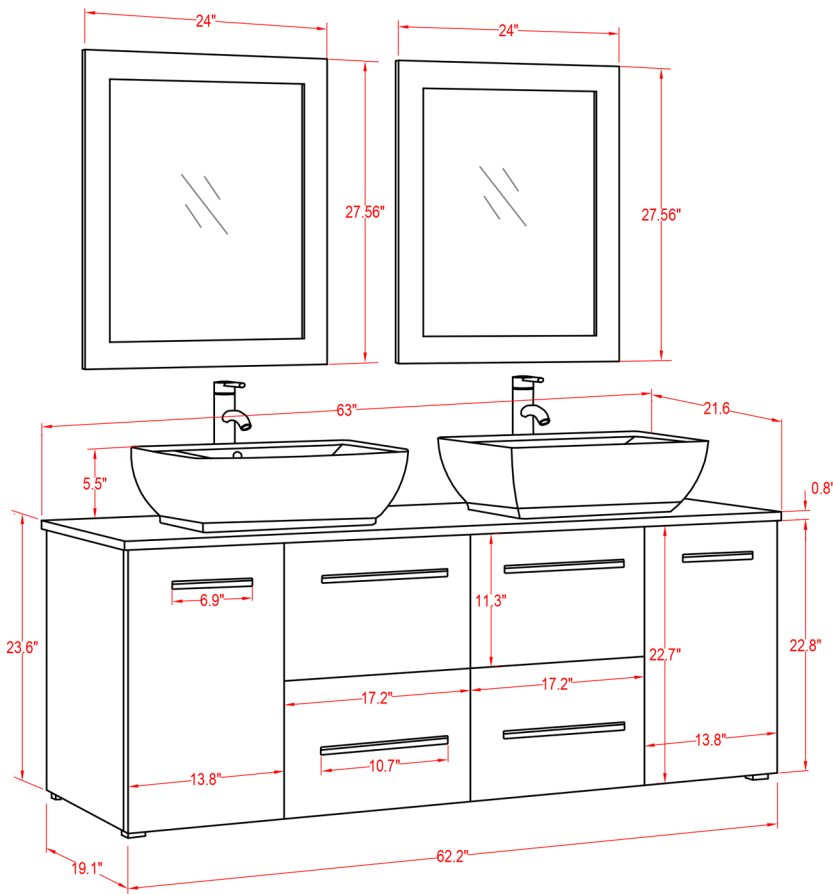

Specification Sheet

Nepal 63" Vanity

(PLAN)

(BACK)

ALL DIMENSIONS & SPECIFICATIONS ARE APPROXIMATE & SUBJECT TO CHANGE WITHOUT NOTICE.