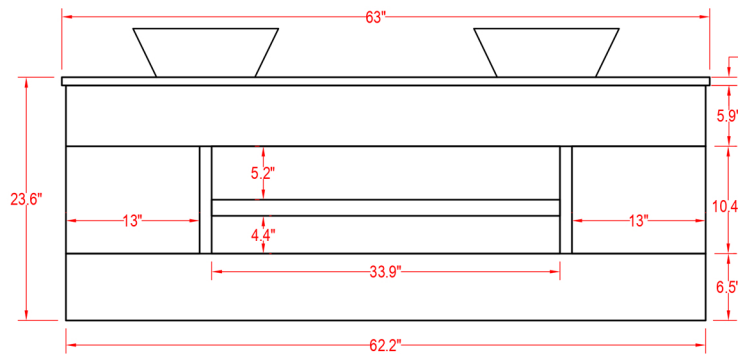

Specification Sheet

Nepal 63" Vanity

(PLAN)

(BACK)

ALL DIMENSIONS & SPECIFICATIONS ARE APPROXIMATE & SUBJECT TO CHANGE WITHOUT NOTICE.