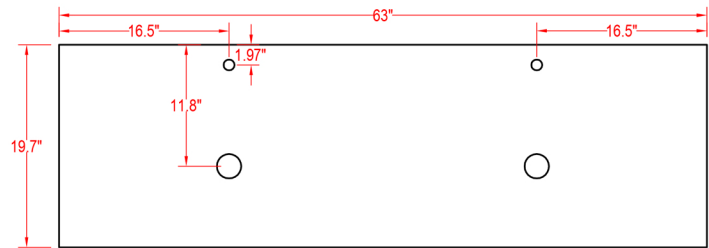

Specification Sheet

Nepal 63" Vanity

(PLAN)

(BACK)

ALL DIMENSIONS & SPECIFICATIONS ARE APPROXIMATE & SUBJECT TO CHANGE WITHOUT NOTICE.