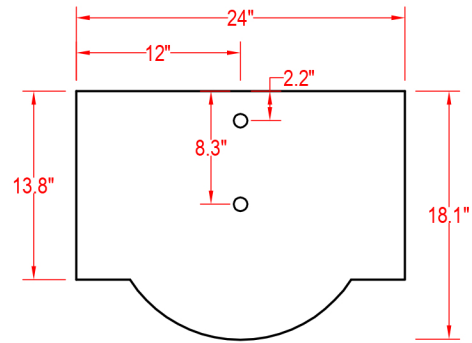

## Peru 24" Vanity

(PLAN)

(BACK)

 ALL DIMENSIONS & SPECIFICATIONS ARE APPROXIMATE & SUBJECT TO CHANGE WITHOUT NOTICE.