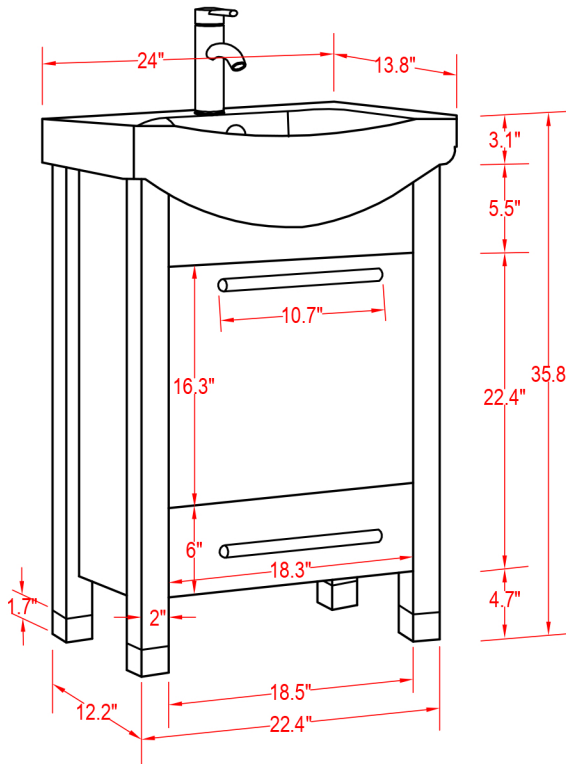

# Specification Sheet

## Peru 24" Vanity

(PLAN)

(BACK)

 ALL DIMENSIONS & SPECIFICATIONS ARE APPROXIMATE & SUBJECT TO CHANGE WITHOUT NOTICE.