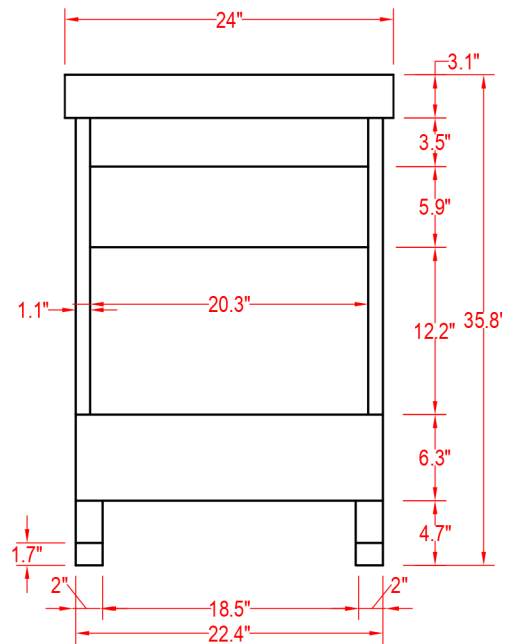

# Specification Sheet

## Peru 24" Vanity

(PLAN)

(BACK)

 ALL DIMENSIONS & SPECIFICATIONS ARE APPROXIMATE & SUBJECT TO CHANGE WITHOUT NOTICE.