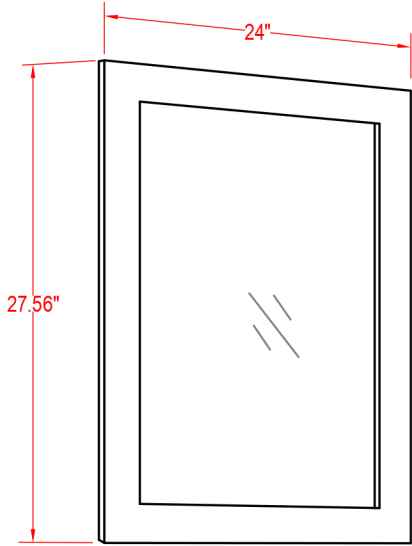

## Peru 24" Vanity

(PLAN)

(BACK)

 ALL DIMENSIONS & SPECIFICATIONS ARE APPROXIMATE & SUBJECT TO CHANGE WITHOUT NOTICE.