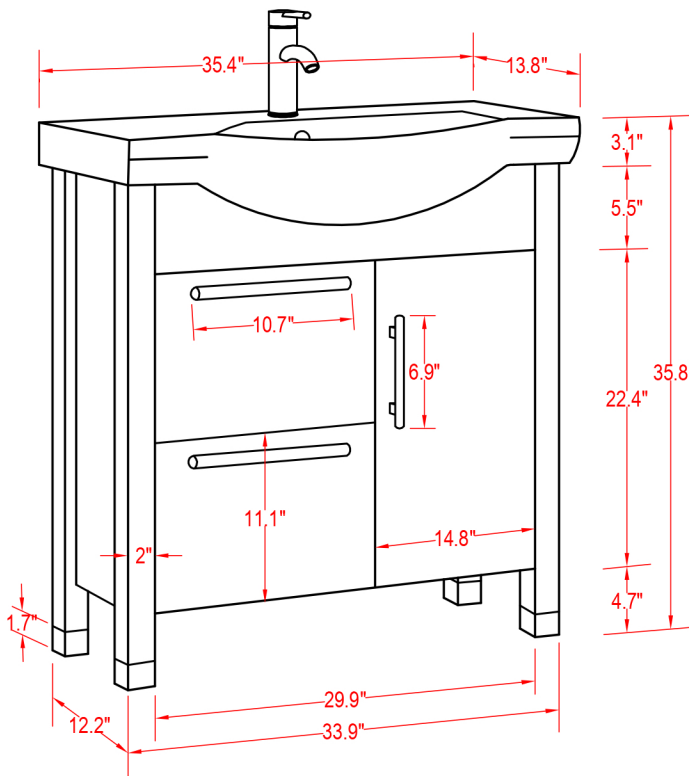

Specification Sheet

Peru 36" Vanity

(PLAN)

(BACK)

ALL DIMENSIONS & SPECIFICATIONS
ARE APPROXIMATE & SUBJECT TO
CHANGE WITHOUT NOTICE.