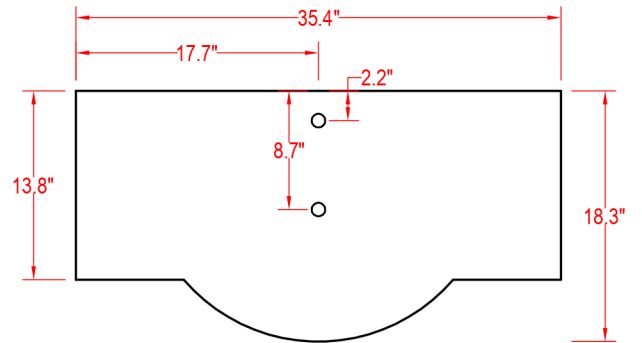

Specification Sheet

Peru 36" Vanity

(PLAN)

(BACK)

ALL DIMENSIONS & SPECIFICATIONS
ARE APPROXIMATE & SUBJECT TO
CHANGE WITHOUT NOTICE.