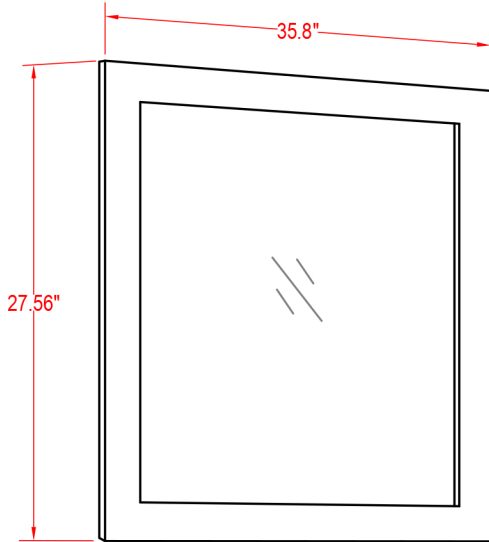

Specification Sheet

Peru 36" Vanity

(PLAN)

(BACK)

ALL DIMENSIONS & SPECIFICATIONS
ARE APPROXIMATE & SUBJECT TO
CHANGE WITHOUT NOTICE.