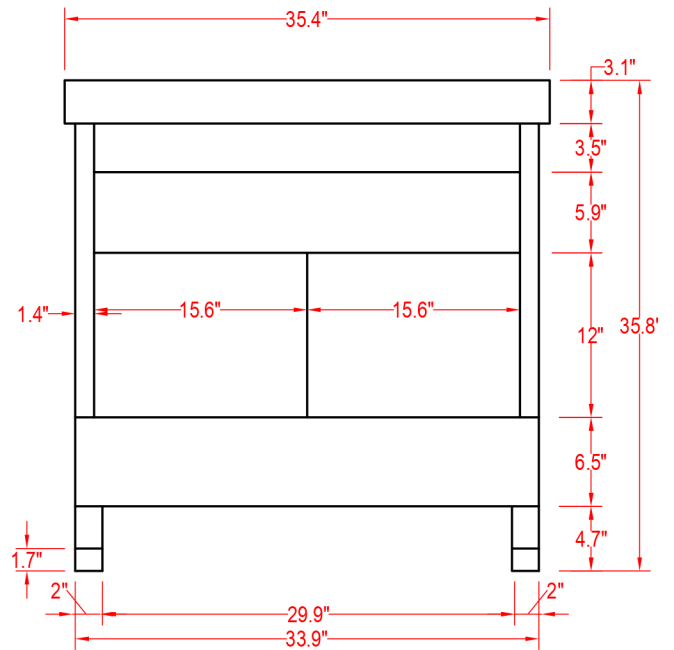

Specification Sheet

Peru 36" Vanity

(PLAN)

(BACK)

ALL DIMENSIONS & SPECIFICATIONS
ARE APPROXIMATE & SUBJECT TO
CHANGE WITHOUT NOTICE.