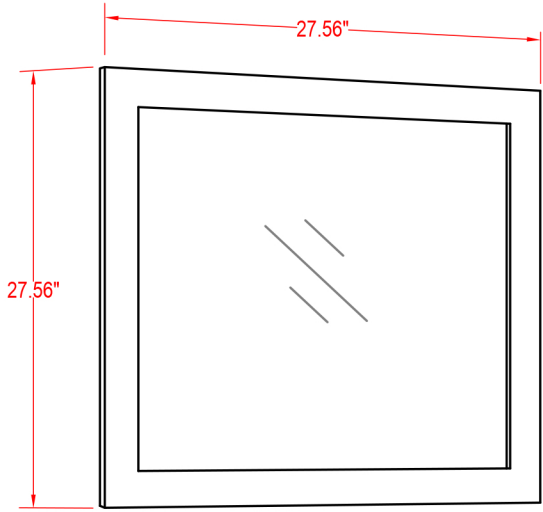

Specification Sheet

Sweden 30" Vanity

Mirror: 27.56"x27.56" inch
Cabinet: 29.9"x18.9"x35.8" inch
Handle: 6.9" inch

(BACK)

 ALL DIMENSIONS & SPECIFICATIONS ARE APPROXIMATE & SUBJECT TO CHANGE WITHOUT NOTICE.