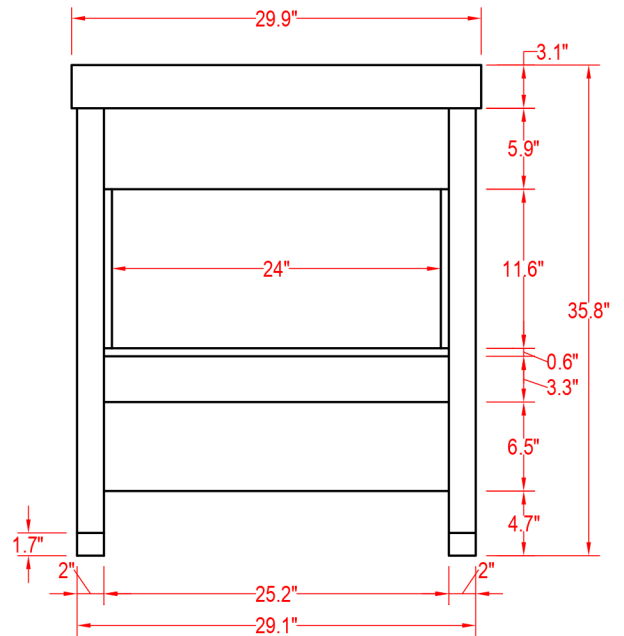

Specification Sheet

Sweden 30" Vanity

Mirror: 27.56"x27.56" inch
Cabinet: 29.9"x18.9"x35.8" inch
Handle: 6.9" inch

(BACK)

 ALL DIMENSIONS & SPECIFICATIONS ARE APPROXIMATE & SUBJECT TO CHANGE WITHOUT NOTICE.