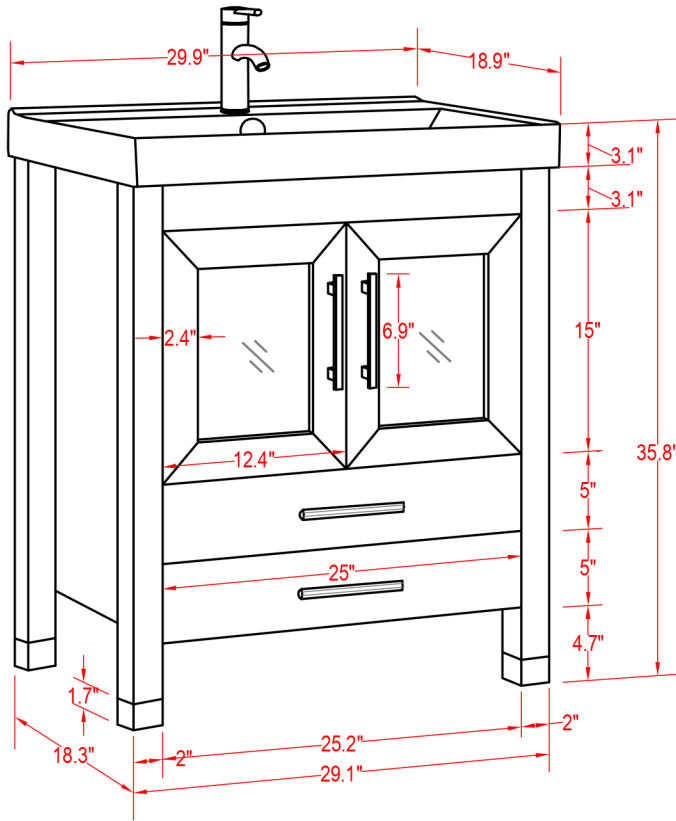

Specification Sheet

Sweden 30" Vanity

Mirror: 27.56"x27.56" inch
Cabinet: 29.9"x18.9"x35.8" inch
Handle: 6.9" inch

(BACK)

 ALL DIMENSIONS & SPECIFICATIONS ARE APPROXIMATE & SUBJECT TO CHANGE WITHOUT NOTICE.