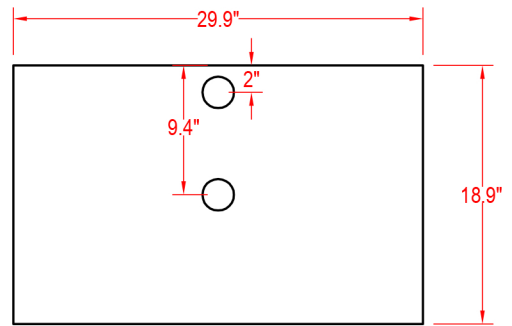

Specification Sheet

Sweden 30" Vanity

Mirror: 27.56"x27.56" inch
Cabinet: 29.9"x18.9"x35.8" inch
Handle: 6.9" inch

(BACK)

 ALL DIMENSIONS & SPECIFICATIONS ARE APPROXIMATE & SUBJECT TO CHANGE WITHOUT NOTICE.