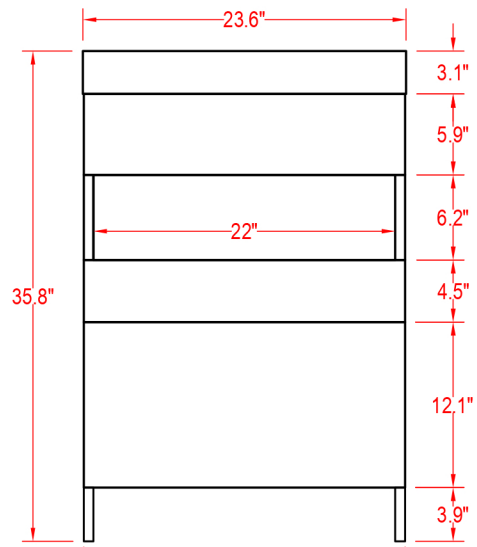

Specification Sheet

Cypress 24" Vanity

(PLAN)

(BACK)

ALL DIMENSIONS & SPECIFICATIONS
ARE APPROXIMATE & SUBJECT TO
CHANGE WITHOUT NOTICE.