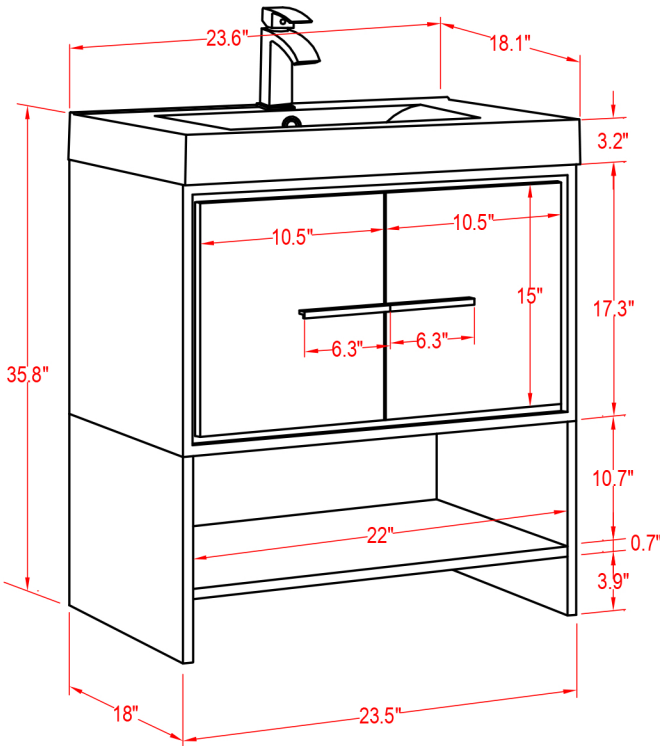

Specification Sheet

Cypress 24" Vanity

(PLAN)

(BACK)

ALL DIMENSIONS & SPECIFICATIONS
ARE APPROXIMATE & SUBJECT TO
CHANGE WITHOUT NOTICE.