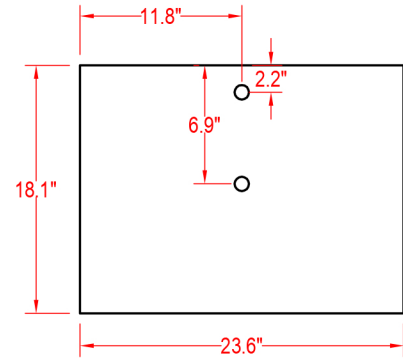

Specification Sheet

Cypress 24" Vanity

(PLAN)

(BACK)

ALL DIMENSIONS & SPECIFICATIONS
ARE APPROXIMATE & SUBJECT TO
CHANGE WITHOUT NOTICE.