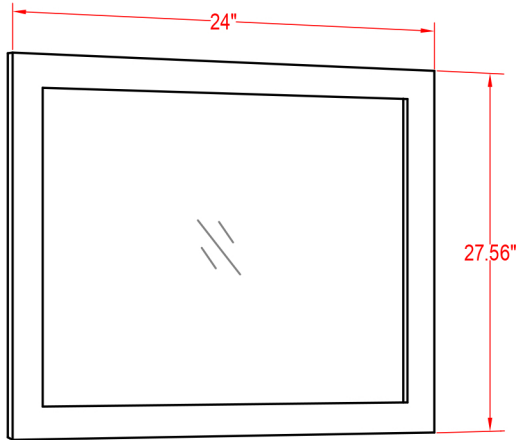

Specification Sheet

Cypress 24" Vanity

(PLAN)

(BACK)

ALL DIMENSIONS & SPECIFICATIONS
ARE APPROXIMATE & SUBJECT TO
CHANGE WITHOUT NOTICE.