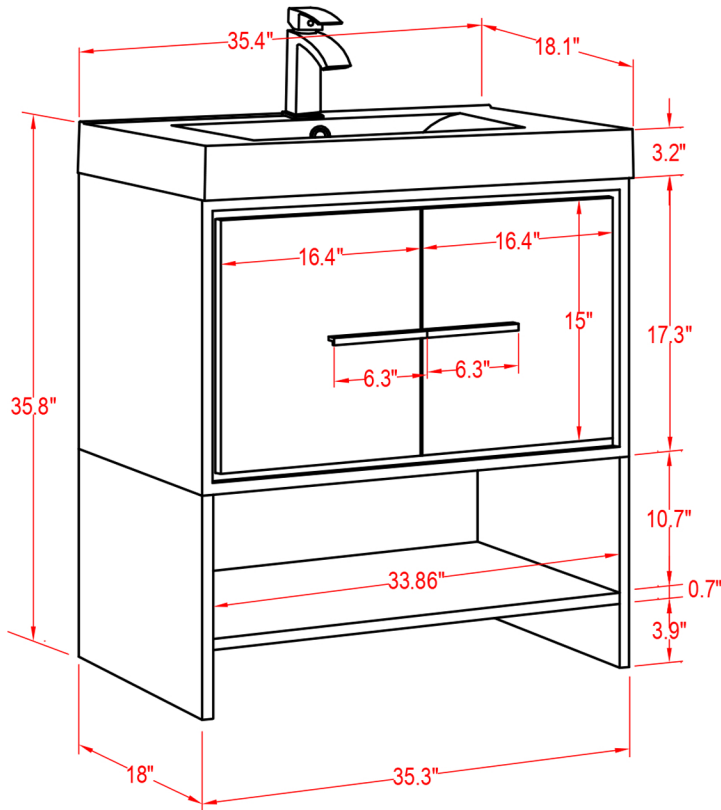

Specification Sheet

Cypress 36" Vanity

(PLAN)

(BACK)

ALL DIMENSIONS & SPECIFICATIONS
ARE APPROXIMATE & SUBJECT TO
CHANGE WITHOUT NOTICE.