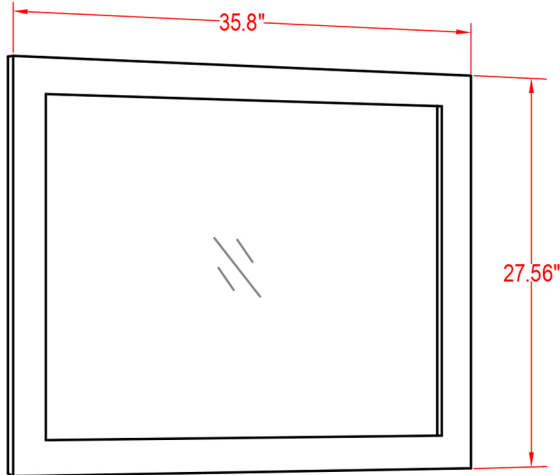

Specification Sheet

Cypress 36" Vanity

(PLAN)

(BACK)

ALL DIMENSIONS & SPECIFICATIONS
ARE APPROXIMATE & SUBJECT TO
CHANGE WITHOUT NOTICE.