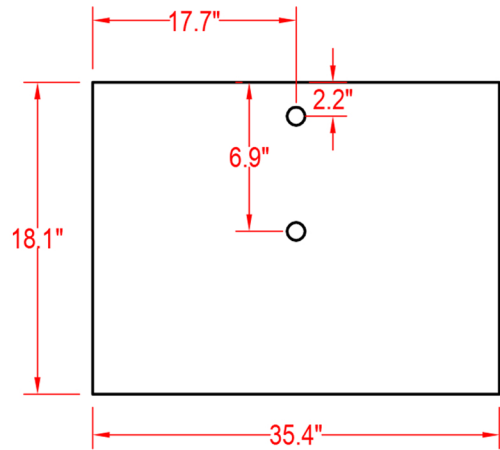

Specification Sheet

Cypress 36" Vanity

(PLAN)

(BACK)

ALL DIMENSIONS & SPECIFICATIONS
ARE APPROXIMATE & SUBJECT TO
CHANGE WITHOUT NOTICE.