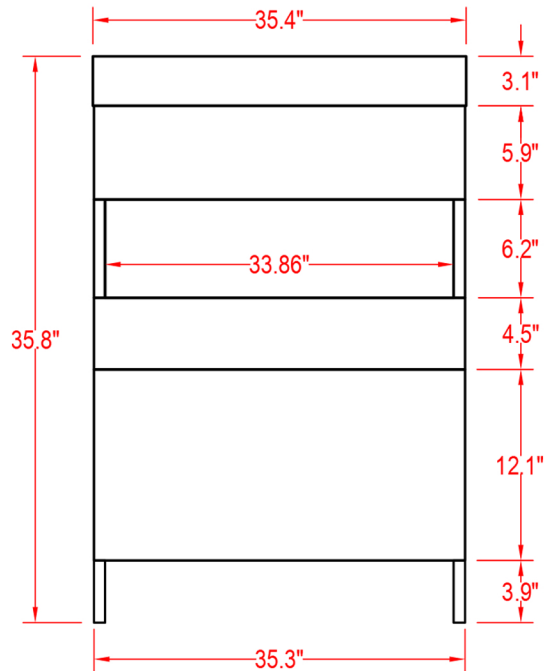

Specification Sheet

Cypress 36" Vanity

(PLAN)

(BACK)

ALL DIMENSIONS & SPECIFICATIONS
ARE APPROXIMATE & SUBJECT TO
CHANGE WITHOUT NOTICE.