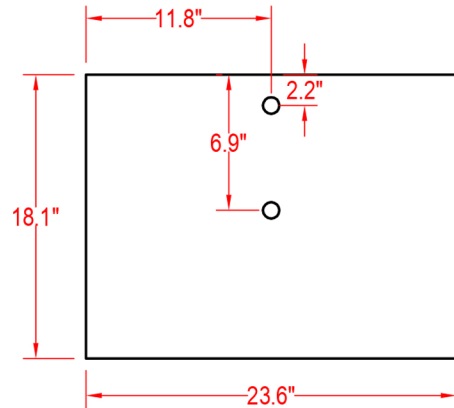

# Specification Sheet

## Cypress 24" Wall Mounted Vanity

(PLAN)

(BACK)

ALL DIMENSIONS & SPECIFICATIONS ARE APPROXIMATE & SUBJECT TO CHANGE WITHOUT NOTICE.