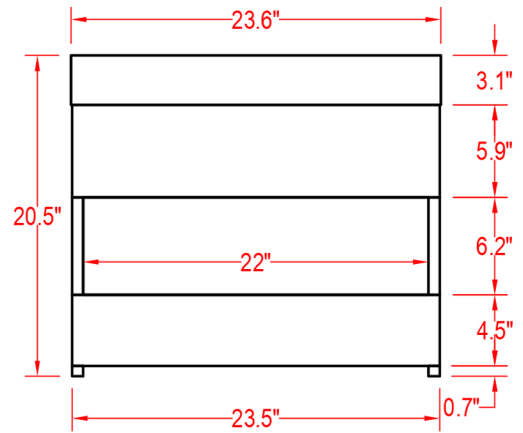

# Specification Sheet

## Cypress 24" Wall Mounted Vanity

(PLAN)

(BACK)

ALL DIMENSIONS & SPECIFICATIONS ARE APPROXIMATE & SUBJECT TO CHANGE WITHOUT NOTICE.