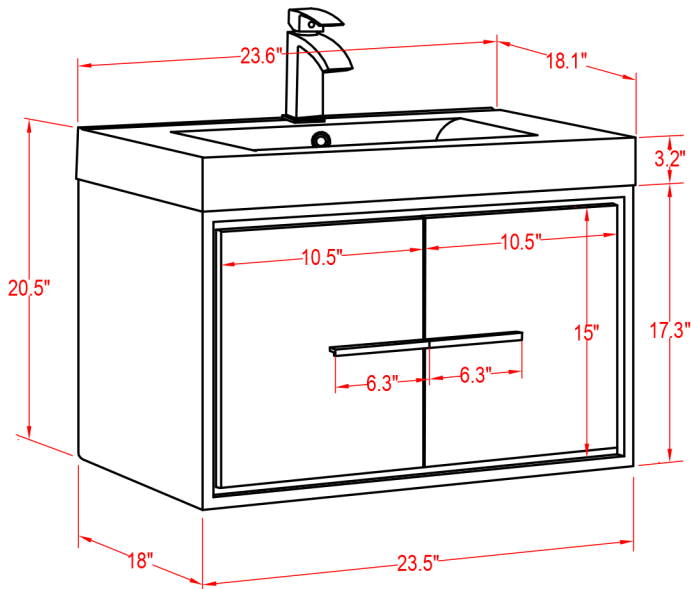

## Cypress 24" Wall Mounted Vanity

(PLAN)

(BACK)

ALL DIMENSIONS & SPECIFICATIONS ARE APPROXIMATE & SUBJECT TO CHANGE WITHOUT NOTICE.