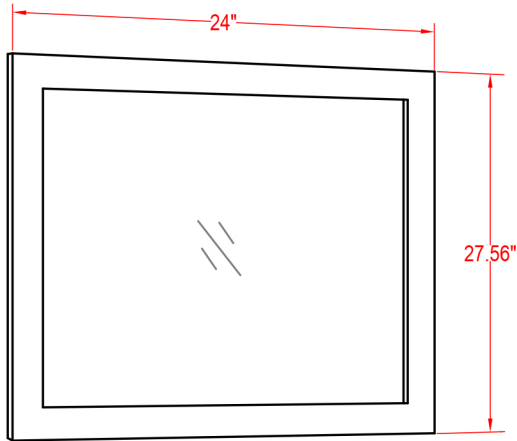

## Cypress 24" Wall Mounted Vanity

(PLAN)

(BACK)

ALL DIMENSIONS & SPECIFICATIONS ARE APPROXIMATE & SUBJECT TO CHANGE WITHOUT NOTICE.