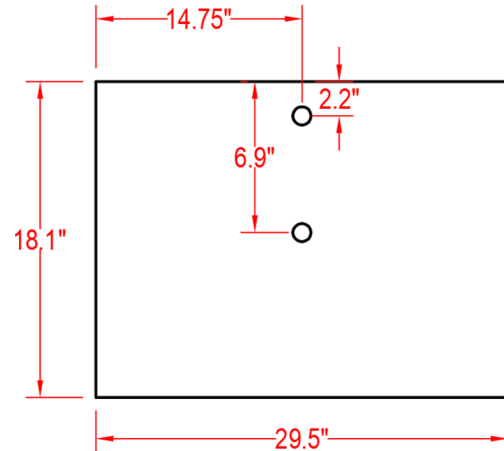

Specification Sheet

Cypress 30" Wall Mounted Vanity

(PLAN)

(BACK)

 ALL DIMENSIONS & SPECIFICATIONS ARE APPROXIMATE & SUBJECT TO CHANGE WITHOUT NOTICE.