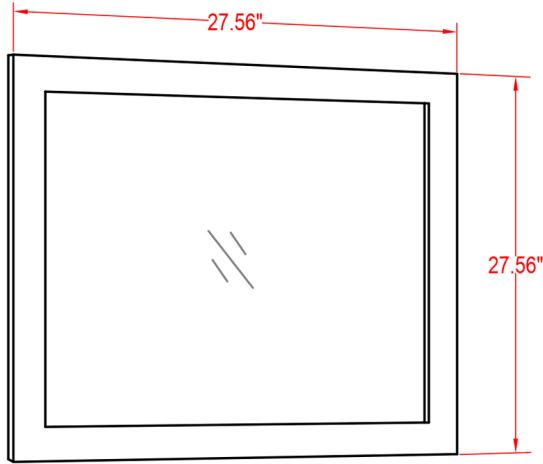

Specification Sheet

Cypress 30" Wall Mounted Vanity

(PLAN)

(BACK)

 ALL DIMENSIONS & SPECIFICATIONS ARE APPROXIMATE & SUBJECT TO CHANGE WITHOUT NOTICE.