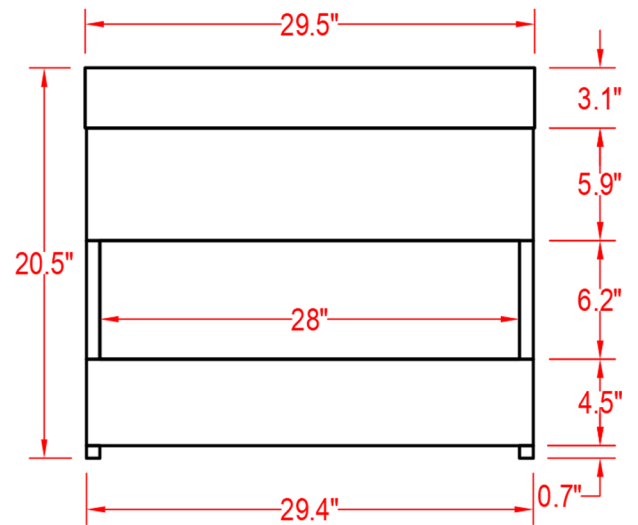

Specification Sheet

Cypress 30" Wall Mounted Vanity

(PLAN)

(BACK)

 ALL DIMENSIONS & SPECIFICATIONS ARE APPROXIMATE & SUBJECT TO CHANGE WITHOUT NOTICE.