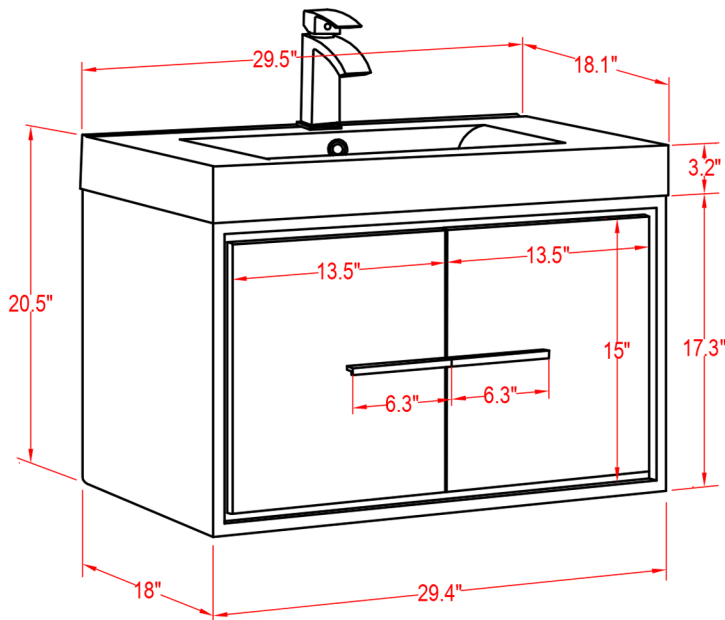

Specification Sheet

Cypress 30" Wall Mounted Vanity

(PLAN)

(BACK)

 ALL DIMENSIONS & SPECIFICATIONS ARE APPROXIMATE & SUBJECT TO CHANGE WITHOUT NOTICE.