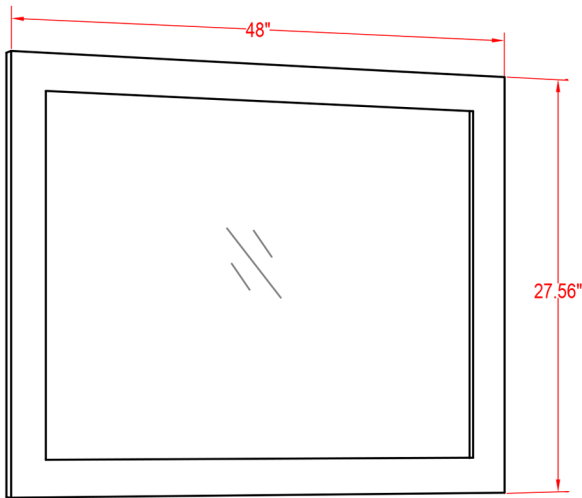

## Cypress 48" Wall Mounted Vanity

 ALL DIMENSIONS & SPECIFICATIONS ARE APPROXIMATE & SUBJECT TO CHANGE WITHOUT NOTICE.