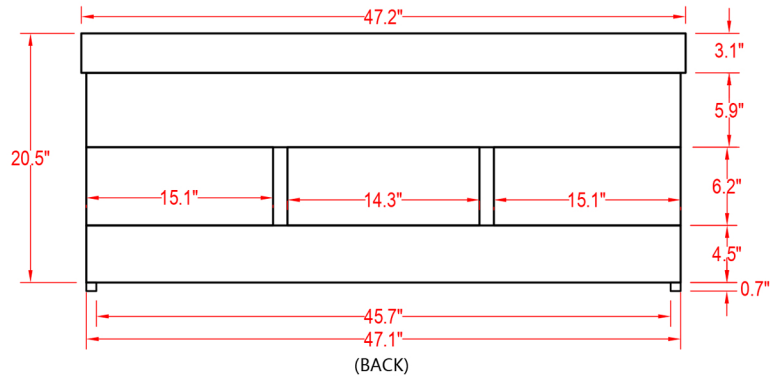

## Cypress 48" Wall Mounted Vanity

 ALL DIMENSIONS & SPECIFICATIONS ARE APPROXIMATE & SUBJECT TO CHANGE WITHOUT NOTICE.