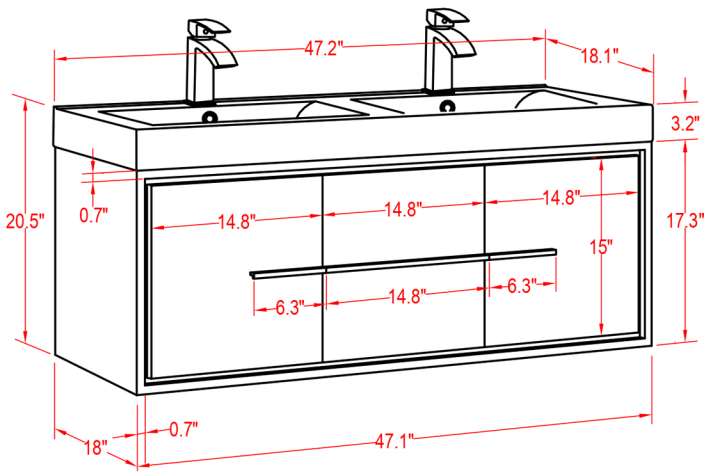

## Cypress 48" Wall Mounted Vanity

 ALL DIMENSIONS & SPECIFICATIONS ARE APPROXIMATE & SUBJECT TO CHANGE WITHOUT NOTICE.