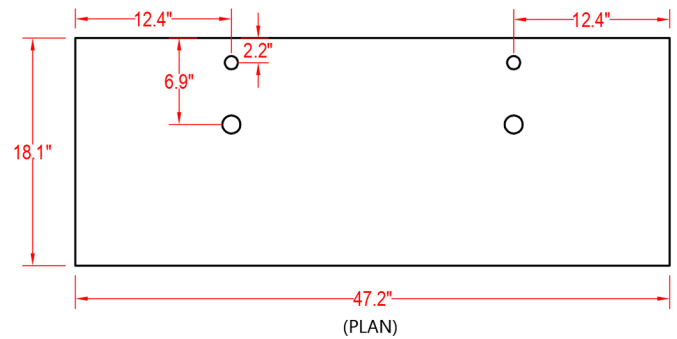

## Cypress 48" Wall Mounted Vanity

 ALL DIMENSIONS & SPECIFICATIONS ARE APPROXIMATE & SUBJECT TO CHANGE WITHOUT NOTICE.