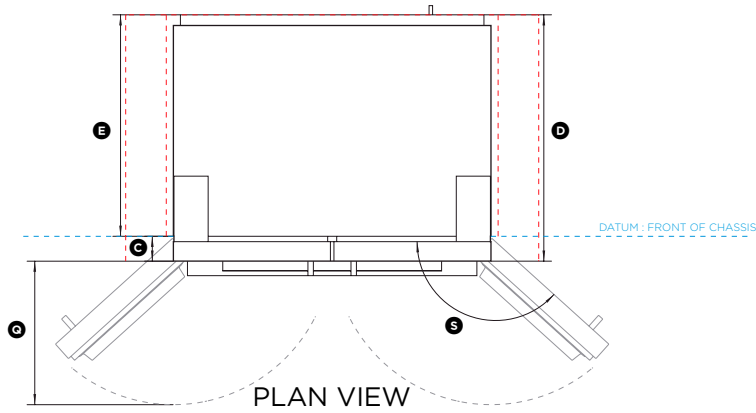

SKU Code	24455
UPC Code	822843244553

SPECIFICATIONS

Finish	EZKleen stainless steel flat door, concealed hinge
Dimensions (excluding handles)	H70 15/32" x W35 7/16" x D27 3/8"
Capacity	
Refrigerator	14.6 cu. ft.
Freezer	5.5 cu. ft.
Total	20.1 cu. ft.
Energy Star Most Efficient	●
Energy usage (kWh per year)	448
Performance	
ActiveSmart™ Foodcare	●
Humidity control system	●
Refrigerator	
SmartTouch control panel	●
Door alarm	●
Adjustable glass shelves	3
LED light	●
Deli storage bins	2
Freezer	
Ice tray	●
LED light	●
Door alarm	●
Warranty	
Parts & labor	2 years
Additional sealed system parts	3 years

FRONT VIEW

PROFILE VIEW

Product Dimensions	in
Ⓐ Overall height* of fridge	70 1/2"
Ⓑ Overall width of fridge	35 7/16"
Ⓒ Depth of fridge door and gasket (excludes handle)	2 3/4"
Ⓓ Depth of fridge door and chassis (excludes handle)	27 3/8"
Ⓔ Depth of fridge chassis (does not include fridge door)	24 5/8"
Ⓕ Height from bottom datum to top of fridge door	69 1/2"
Ⓖ Height of feet (adjustable)	15/16"
Ⓗ Height from bottom datum to top of top handle	52 1/2"
Ⓘ Height from bottom datum to bottom of top handle	27 3/16"
Ⓚ Height from bottom datum to bottom of top door	25 1/16"
Ⓛ Height from bottom datum to top of bottom door	24 1/2"
Ⓜ Height from bottom datum to top of bottom handle	22 5/16"
Ⓝ Height from bottom datum to bottom of bottom handle	21 11/16"
Ⓟ Height from bottom datum to bottom of bottom door	5/8"
Ⓠ Width of handle	5/8"
Ⓡ Depth of handle (measured from front of door)	1 5/8"
Ⓢ Depth of door (open at 90°) (measured from front of door)	15 15/16"
Ⓣ Depth of drawer (open) (measured from front of drawer) excluding handle	14 3/4"
Ⓤ Rotation of door (open) (measured from front of door)	138°