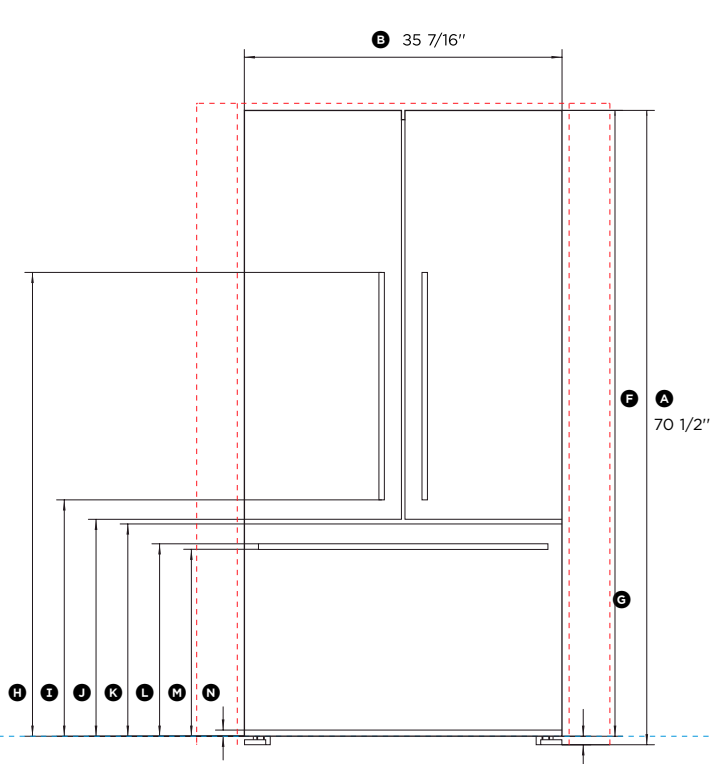

SKU Code	24455
UPC Code	822843244553

SPECIFICATIONS

Finish	EZKleen stainless steel flat door, concealed hinge
Dimensions (excluding handles)	H70 15/32" x W35 7/16" x D27 3/8"
Capacity	
Refrigerator	14.6 cu. ft.
Freezer	5.5 cu. ft.
Total	20.1 cu. ft.
Energy Star Most Efficient	●
Energy usage (kWh per year)	448
Performance	
ActiveSmart™ Foodcare	●
Humidity control system	●
Refrigerator	
SmartTouch control panel	●
Door alarm	●
Adjustable glass shelves	3
LED light	●
Deli storage bins	2
Freezer	
Ice tray	●
LED light	●
Door alarm	●
Warranty	
Parts & labor	2 years
Additional sealed system parts	3 years

For full specifications visit fisherpaykel.com

Fisher & Paykel

DATA SHEET

36" ACTIVSMART™ FRIDGE - FRENCH DOOR

Model no:

- RF610ADX4, RF610ADX5
- RF610ADW4, RF610ADW5
- RF540ADX4, RF540ADX5
- RF201ADX4, RF201ADX5, RF201ADW5

FRONT VIEW

PROFILE VIEW

Product Dimensions	in
Ⓐ Overall height* of fridge	70 1/2"
Ⓑ Overall width of fridge	35 7/16"
Ⓒ Depth of fridge door and gasket (excludes handle)	2 3/4"
Ⓓ Depth of fridge door and chassis (excludes handle)	27 3/8"
Ⓔ Depth of fridge chassis (does not include fridge door)	24 5/8"
Ⓕ Height from bottom datum to top of fridge door	69 1/2"
Ⓖ Height of feet (adjustable)	15/16"
Ⓗ Height from bottom datum to top of top handle	52 1/2"
Ⓘ Height from bottom datum to bottom of top handle	27 3/16"
Ⓚ Height from bottom datum to bottom of top door	25 1/16"
Ⓛ Height from bottom datum to top of bottom door	24 1/2"
Ⓜ Height from bottom datum to top of bottom handle	22 5/16"
Ⓝ Height from bottom datum to bottom of bottom handle	21 11/16"
Ⓟ Height from bottom datum to bottom of bottom door	5/8"
Ⓠ Width of handle	5/8"
Ⓡ Depth of handle (measured from front of door)	1 5/8"
Ⓢ Depth of door (open at 90°) (measured from front of door)	15 15/16"
Ⓣ Depth of drawer (open) (measured from front of drawer) excluding handle	14 3/4"
Ⓤ Rotation of door (open) (measured from front of door)	138°