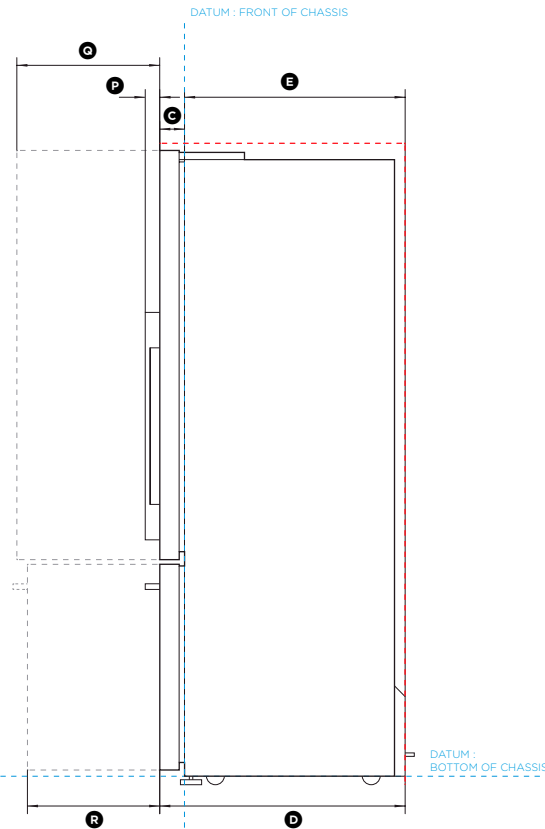

SKU Code	24455
UPC Code	822843244553

SPECIFICATIONS

Finish	EZKleen stainless steel flat door, concealed hinge
Dimensions (excluding handles)	H70 15/32" x W35 7/16" x D27 3/8"
Capacity	
Refrigerator	14.6 cu. ft.
Freezer	5.5 cu. ft.
Total	20.1 cu. ft.
Energy Star Most Efficient	●
Energy usage (kWh per year)	448
Performance	
ActiveSmart™ Foodcare	●
Humidity control system	●
Refrigerator	
SmartTouch control panel	●
Door alarm	●
Adjustable glass shelves	3
LED light	●
Deli storage bins	2
Freezer	
Ice tray	●
LED light	●
Door alarm	●
Warranty	
Parts & labor	2 years
Additional sealed system parts	3 years

FRONT VIEW

PROFILE VIEW

Product Dimensions	in
Ⓐ Overall height* of fridge	70 1/2"
Ⓑ Overall width of fridge	35 7/16"
Ⓒ Depth of fridge door and gasket (excludes handle)	2 3/4"
Ⓓ Depth of fridge door and chassis (excludes handle)	27 3/8"
Ⓔ Depth of fridge chassis (does not include fridge door)	24 5/8"
Ⓕ Height from bottom datum to top of fridge door	69 1/2"
Ⓖ Height of feet (adjustable)	15/16"
Ⓗ Height from bottom datum to top of top handle	52 1/2"
Ⓘ Height from bottom datum to bottom of top handle	27 3/16"
Ⓚ Height from bottom datum to bottom of top door	25 1/16"
Ⓛ Height from bottom datum to top of bottom door	24 1/2"
Ⓜ Height from bottom datum to top of bottom handle	22 5/16"
Ⓝ Height from bottom datum to bottom of bottom handle	21 11/16"
Ⓟ Height from bottom datum to bottom of bottom door	5/8"
Ⓠ Width of handle	5/8"
Ⓡ Depth of handle (measured from front of door)	1 5/8"
Ⓢ Depth of door (open at 90°) (measured from front of door)	15 15/16"
Ⓣ Depth of drawer (open) (measured from front of drawer) excluding handle	14 3/4"
Ⓤ Rotation of door (open) (measured from front of door)	138°

* Includes mounted feet

Minimum Clearances	in
Minimum height of cavity	71 1/4"
Minimum side clearance installed flush with chassis	13/16"
Side clearance (hinge side) - installed flush with door - full rotation	5 5/16"
Rear clearance (including evaporator tray)	1 3/16"