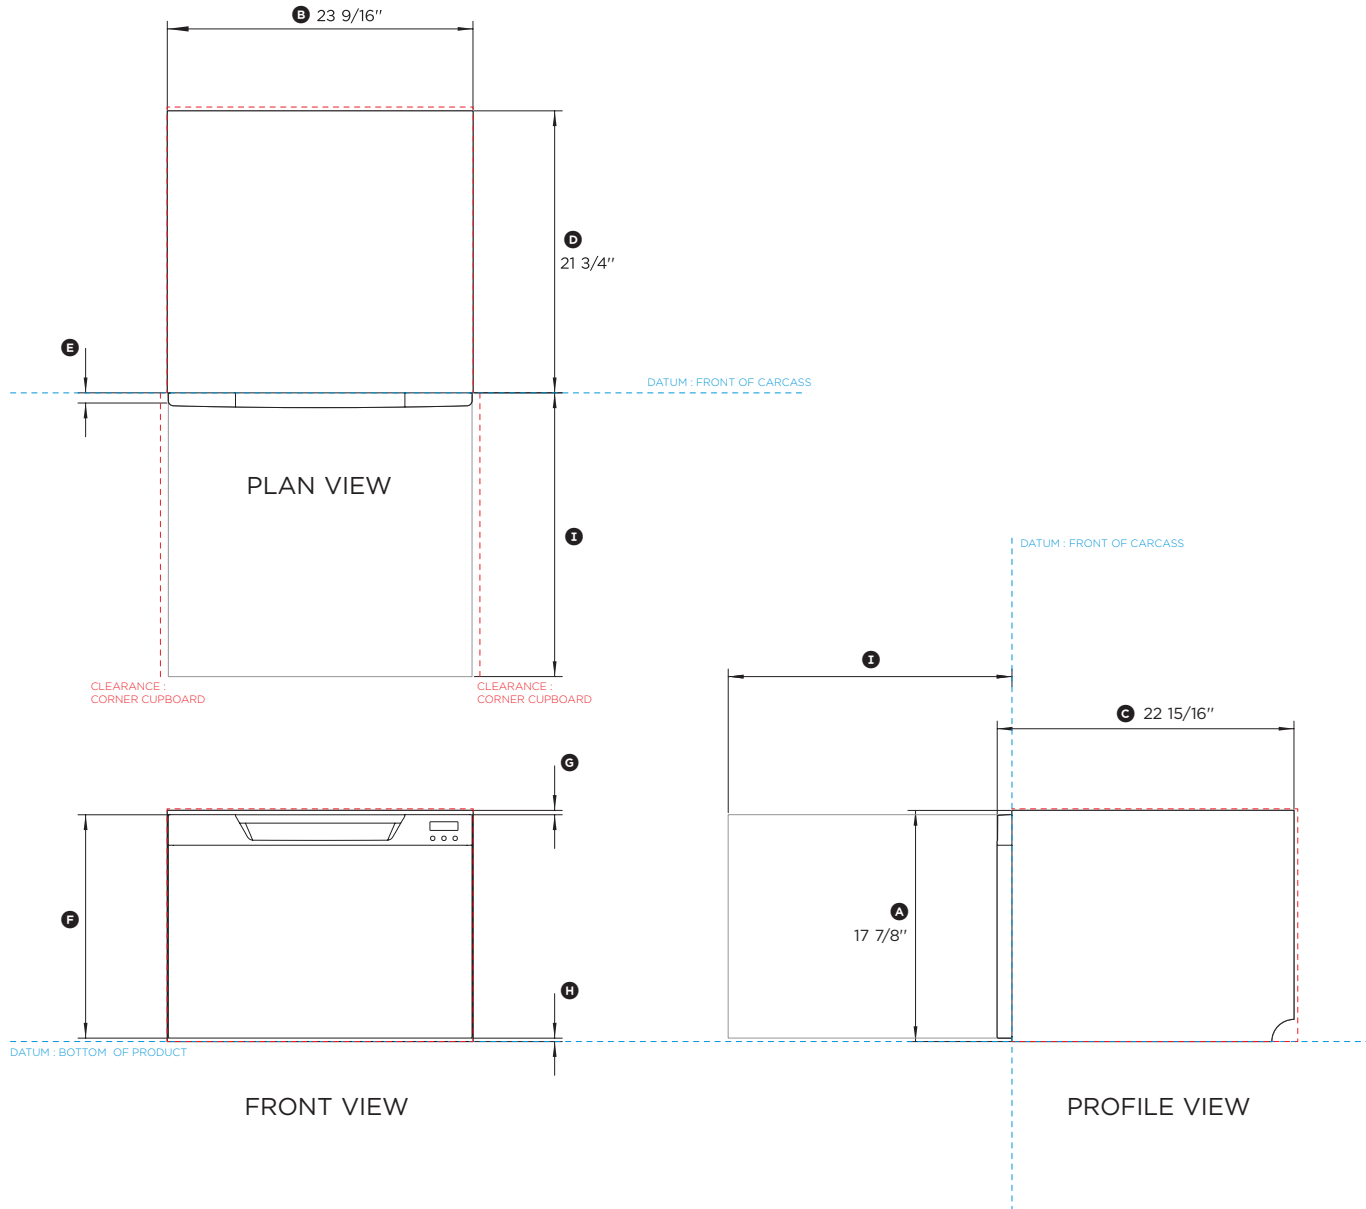

QUICK REFERENCE GUIDE

DD24SCHTX7

SINGLE DISHDRAWER™ TALL DISHWASHER

This DishDrawer™ Tall dishwasher is designed for extra headroom. The increased drawer height fits 13" plates, making cleaning up after dinner parties a breeze. This model can also easily accommodate oversized platters and extra-long stemmed glasses.

For full specifications visit fisherpaykel.com

Fisher & Paykel

DATA SHEET

24" SINGLE DISHDRAWER™ TALL DISHWASHER

Model no:

DD24SCTX7, DD24SCHTX7, DD24SCTB7, DD24SCTW7

Dimensions	in
Ⓐ Overall height of DishDrawer™ dishwasher	17 7/8"
Ⓑ Overall width of DishDrawer™ dishwasher	23 9/16"
Ⓒ Overall depth of DishDrawer™ dishwasher	22 15/16"
Ⓓ Depth of chassis	21 3/4"
Ⓔ Depth of front panel measured at edge of door*	13/16"
Ⓕ Height of front panel	17 1/4"
Ⓖ Height from top of door to top of chassis	3/8"
Ⓗ Height of ventilation gap below front panel	1/4"
Ⓘ Maximum extension of drawer from front datum	21 7/8"

* Product front varies along the curve to a depth of 1 1/8"

Minimum Clearances	in
Height of cavity	18"
Width of cavity	23 5/8"
Depth of cavity	min 22 1/16"
Minimum clearance from a corner cupboard	1/2"

Note: Service outlet at rear extends both sides, hoses and cords can be routed to either or both.

INDICATES CABINETRY / PRODUCT DATUM
 INDICATES CABINETRY CLEARANCES - - - - -

DATE: **02.09.2015**

IMPORTANT NOTE: Throughout this guide, dimensions may vary by ±2mm (±3/32"). Please read the installation manual for detailed information on installing the product. www.fisherpaykel.com