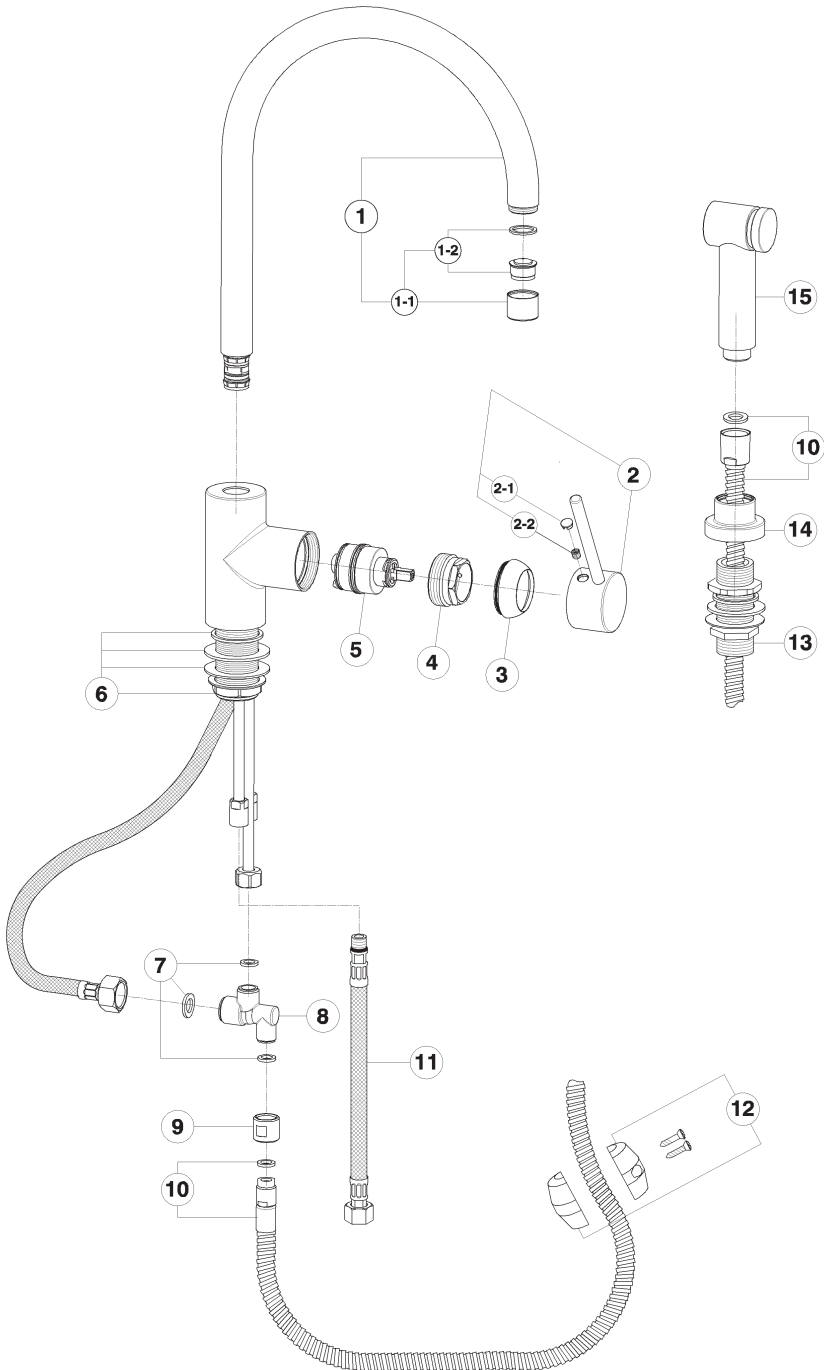

MODERN ARCHITECTURAL SIDE LEVER KITCHEN FAUCET WITH SIDESPRAY

ROHL Modern Kitchen

LS457L

FEATURES

- Metal lever only
- Brass construction
- 1 3/4" max. installation depth on deck
- 1/4-turn ceramic disc control cartridge
- 9 1/2" reach swivel C-spout
- Matching kitchen faucet for LS53L
- 1.8 GPM
- Requires 2 1/2" clearance from backsplash to center of faucet hole
- Sidespray hose is Polished Chrome on all faucet finishes, other hose finishes are not available
- Anti-scald device

COLORS/FINISHES

- Polished Chrome
- Polished Nickel
- Satin Nickel

WARRANTY

- Limited Lifetime

SPARE PARTS

POS.	DESCRIPTION	CODE
1	Swinging spout	ZZ 94007 0
1-1	Mousseur M.22x1 IA Cascade	ZZ 93283 0
1-2	Mousseur cartridge M.22x1 Cascade	ZZ 93339 0
2	"Lever 'LS'"	ZZ 94363 0
2-1	Cap for lever	ZZ 93347 0
2-2	Screw-stainless steel M.6x6	ZZ 92645 0
3	Escutcheon cartridge	ZZ 93351 0
4	Nut for mixing valve	ZZ 93353 0
5	Mixing valve	ZZ 93196 0
6	Installation set single lever	ZZ 92886 0
7	Gaskets for diverting valve	ZZ 94364 0
8	Diverting valve	ZZ 94365 0
9	Connection M.15x1	ZZ 94366 0
10	"Flex G.1/2"xM.15x1"	ZZ 94367 0
11	Flex M.11x1	ZZ 94368 0
12	Lead weight	ZZ 92775 0
13	Deck-mounted handshower support	ZZ 94369 0
14	Escutcheon shower	ZZ 94370 0
15	Handshower	ZZ 94371 0