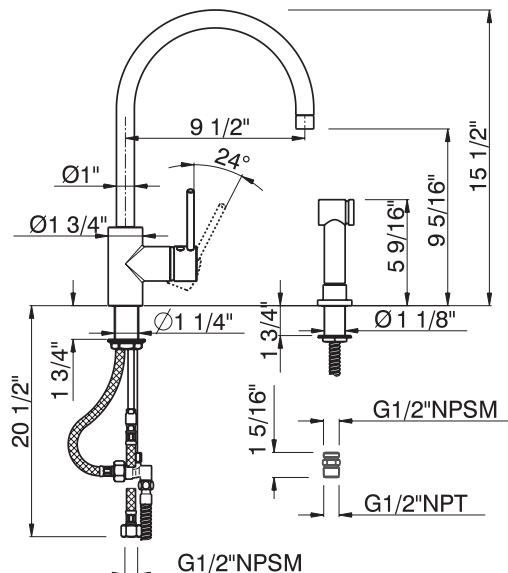

MODERN ARCHITECTURAL SIDE LEVER KITCHEN FAUCET WITH SIDESPRAY

ROHL Modern Kitchen

LS457L

FEATURES

- Metal lever only
- Brass construction
- 1 3/4" max. installation depth on deck
- 1/4-turn ceramic disc control cartridge
- 9 1/2" reach swivel C-spout
- Matching kitchen faucet for LS53L
- 1.8 GPM
- Requires 2 1/2" clearance from backsplash to center of faucet hole
- Sidespray hose is Polished Chrome on all faucet finishes, other hose finishes are not available
- Anti-scald device

COLORS/FINISHES

- Polished Chrome
- Polished Nickel
- Satin Nickel

WARRANTY

- Limited Lifetime

SPARE PARTS

POS.	DESCRIPTION	CODE
1	Swinging spout	ZZ 94007 0
1-1	Mousseur M.22x1 IA Cascade	ZZ 93283 0
1-2	Mousseur cartridge M.22x1 Cascade	ZZ 93339 0
2	"Lever 'LS'"	ZZ 94363 0
2-1	Cap for lever	ZZ 93347 0
2-2	Screw-stainless steel M.6x6	ZZ 92645 0
3	Escutcheon cartridge	ZZ 93351 0
4	Nut for mixing valve	ZZ 93353 0
5	Mixing valve	ZZ 93196 0
6	Installation set single lever	ZZ 92886 0
7	Gaskets for diverting valve	ZZ 94364 0
8	Diverting valve	ZZ 94365 0
9	Connection M.15x1	ZZ 94366 0
10	"Flex G.1/2"xM.15x1"	ZZ 94367 0
11	Flex M.11x1	ZZ 94368 0
12	Lead weight	ZZ 92775 0
13	Deck-mounted handshower support	ZZ 94369 0
14	Escutcheon shower	ZZ 94370 0
15	Handshower	ZZ 94371 0