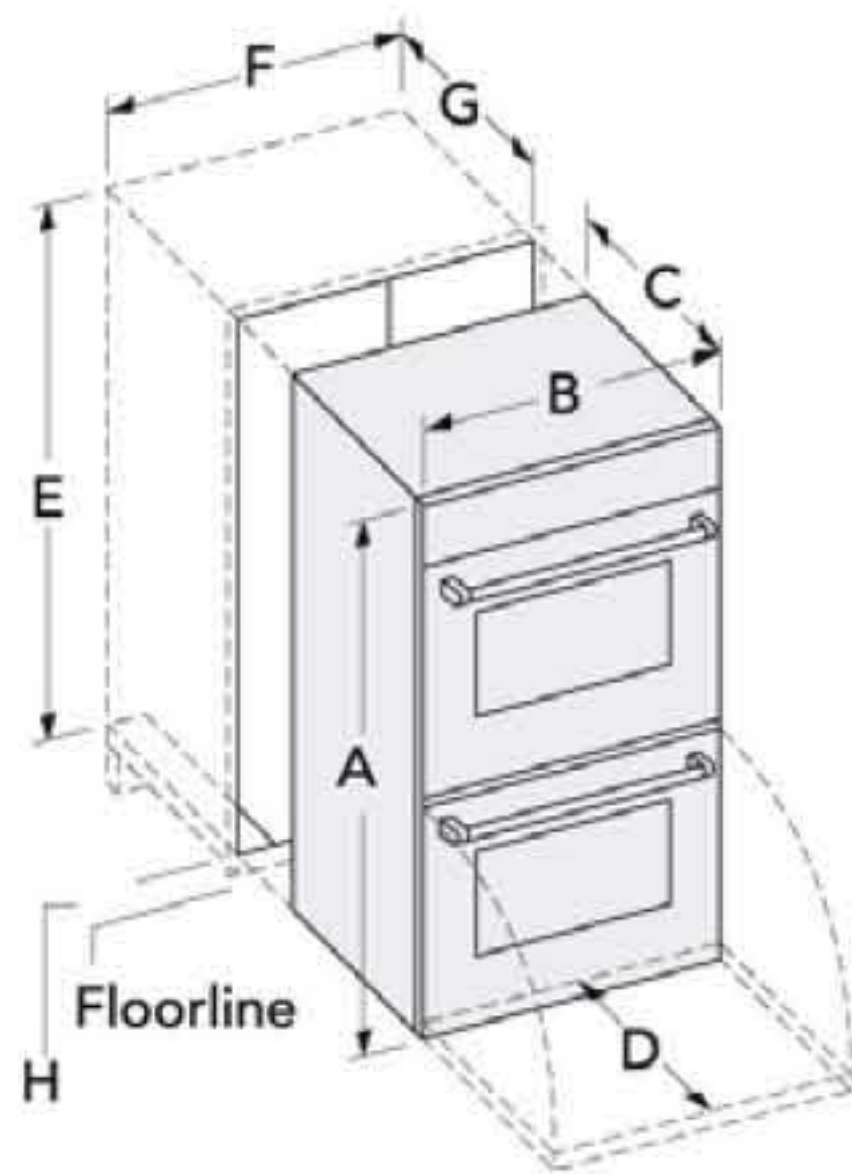

Bosch Product Dimensions

Bosch Double Wall Ovens

30" Models: HBL35, HBL56, HBL865

27" Models: HBN35, HBN56

Product Dimensions		
	27"	30"
A	51 3/4"	51 3/4"
B	26 3/4"	29 3/4"
C	23 7/8"	23 7/8"
D	22"	22"
Door Handle Projection	3"	3"

Cut-out Dimensions		
	27"	30"
E	51 5/8"	51 1/8"
F	25 1/2"	28 1/2"
G	24"	24"
H	4 3/4"	4 3/4"
K	n/a	n/a

BOSCH

Invented for life