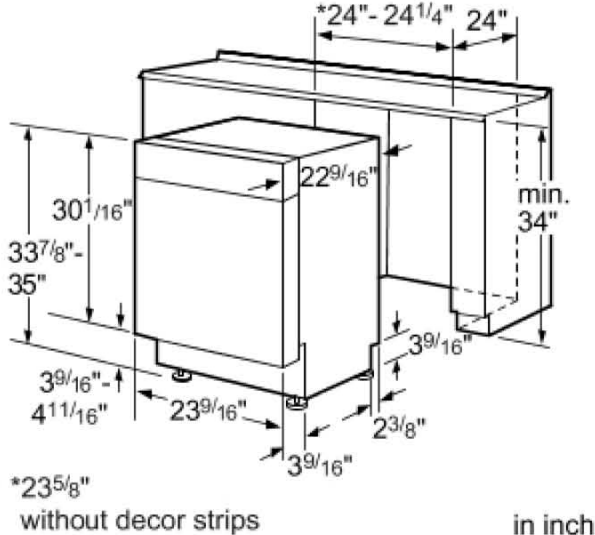

Bosch Product Dimensions

Bosch Dishwashers

Models: SHE Models

SHE-24" TallTub Dishwashers	
Width	24" to 24 1/4" (23 5/8" with décor strips removed)
Height	34" to 35" (36" with Custom Toe-Kick *Always use included metal toe-kick behind custom toe-kick)
Depth	24"
Upper Clearance	Leave 1/8" to 1/4" of space between the countertop and the dishwasher
SHE models do not accept custom panels.	