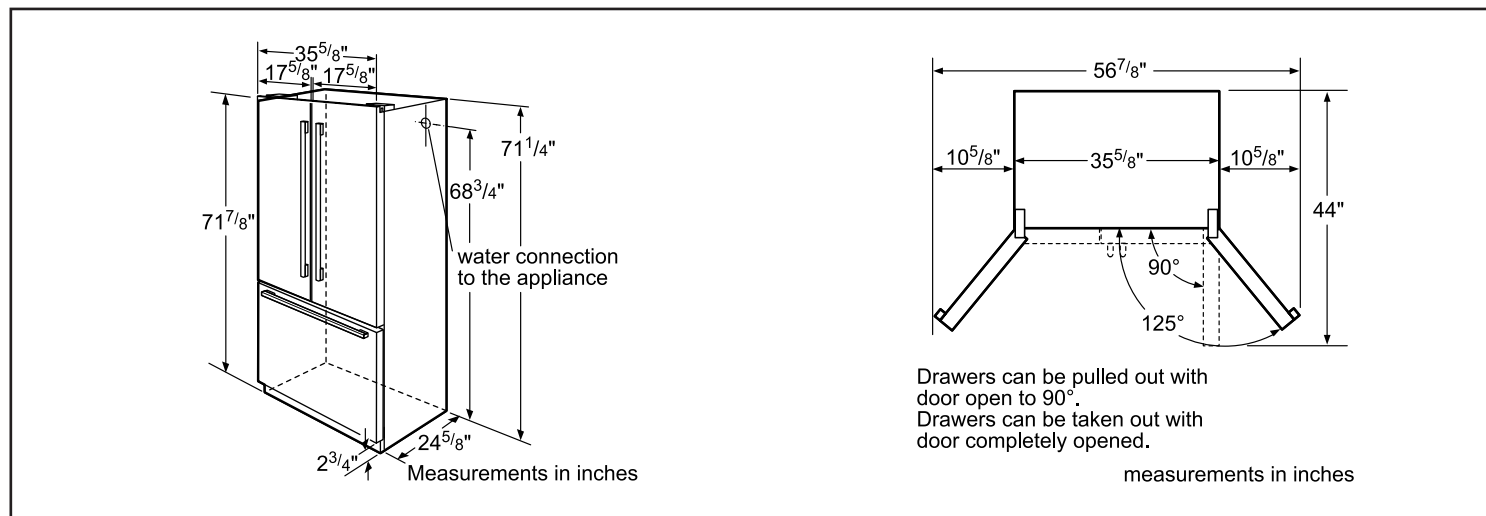

36" Counter-Depth French Door Refrigerator

800 Series – Stainless Steel B22CT80SNS

Installation Details

For help and assistance with Bosch accessories please visit: www.bosch-eshop.com/eshop/bosch/us or call 1-800-944-2904 Mon-Fri 5am to 6pm PST Sat 6am to 3pm PST

Notes: All height, width and depth dimensions are shown in inches. Please refer to installation instructions prior to making cutout. BSH reserves the absolute and unrestricted right to change product materials and specifications, at any time, without notice. Consult the product's installation instructions for final dimensional data and other details. Applicable product warranty can be found in accompanying product literature or you may contact your account manager for further details.

Warranties: Bosch warrants that the Product is free from defects in materials and workmanship for a period of three hundred and sixty-five (365) days from the date of purchase. The foregoing timeline begins to run upon the date of purchase, and shall not be stalled, tolled, extended, or suspended, for any reason whatsoever. This Product is also warranted to be free from cosmetic defects in material and workmanship (such as scratches of stainless steel, paint/porcelain blemishes, chip, dents, or other damage to the finish of the Product, for a period of thirty (30) days from the date of purchase or closing date for new construction. This cosmetic warranty excludes slight color variations due to inherent differences in painted and porcelain parts, as well as differences caused by kitchen lighting, product location, or other similar factors. This cosmetic warranty specifically excludes any display, floor, "As Is", or "B" stock appliances.

For more information on our entire line of products, go to www.bosch-home.com/us or call 1-800-944-2904

© BSH Home Appliances Corporation. All rights reserved. Bosch is a registered trademark of Robert Bosch GmbH.