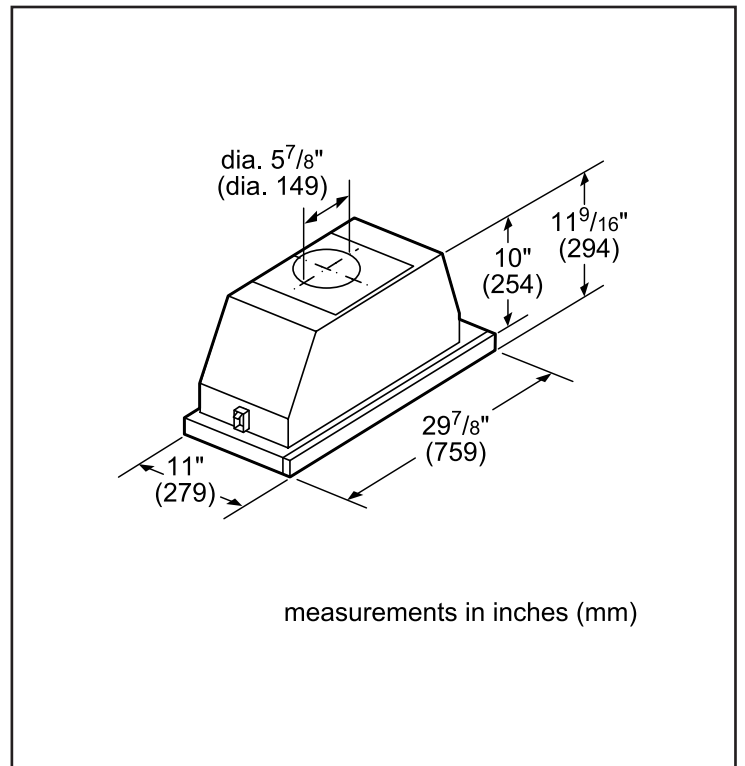

30" Pull-Out Hood

500 Series – Stainless Steel HUI50351UC

BOSCH

Invented for life

Installation Details

Accessories: To purchase Bosch accessories, cleaners & parts please visit www.bosch-home.com/us/store or call 1-800-944-2904 (Mon to Fri 5 am to 6 pm PST, Sat 6 am to 3 pm PST).

Notes: All height, width and depth dimensions are shown in inches. BSH reserves the absolute and unrestricted right to change product materials and specifications, at any time, without notice. Consult the product's installation instructions for final dimensional data and other details prior to making cutout.

Warranties: Please see Use & Care manual or Bosch website for statement of limited warranty.

For more information on our entire line of products, go to www.bosch-home.com/us or call 1-800-944-2904

© BSH Home Appliances Corporation. All rights reserved. Bosch is a registered trademark of Robert Bosch GmbH.