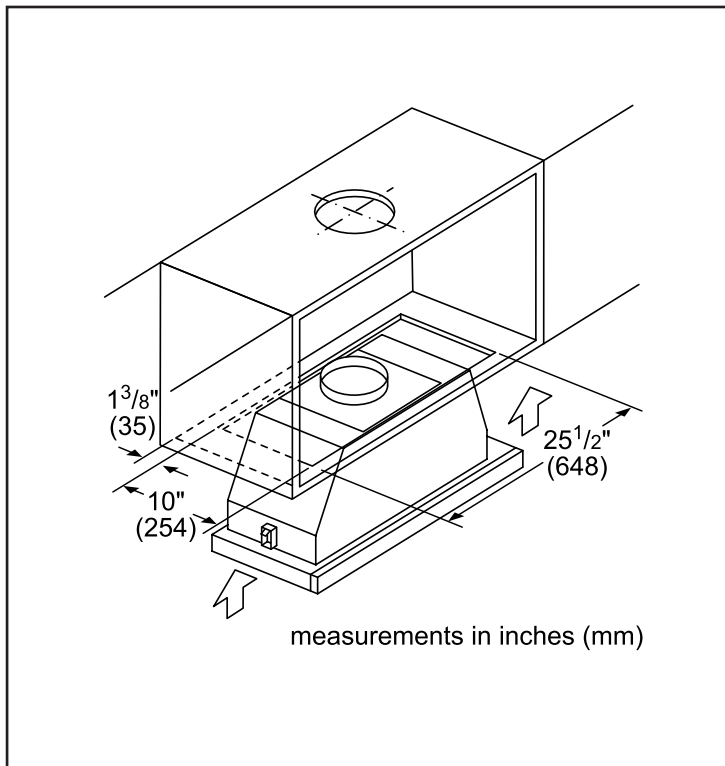

30" Pull-Out Hood

500 Series – Stainless Steel HUI50351UC

BOSCH

Invented for life

Installation Details

Accessories: To purchase Bosch accessories, cleaners & parts please visit www.bosch-home.com/us/store or call 1-800-944-2904 (Mon to Fri 5 am to 6 pm PST, Sat 6 am to 3 pm PST).

Notes: All height, width and depth dimensions are shown in inches. BSH reserves the absolute and unrestricted right to change product materials and specifications, at any time, without notice. Consult the product's installation instructions for final dimensional data and other details prior to making cutout.

Warranties: Please see Use & Care manual or Bosch website for statement of limited warranty.

For more information on our entire line of products, go to www.bosch-home.com/us or call 1-800-944-2904

© BSH Home Appliances Corporation. All rights reserved. Bosch is a registered trademark of Robert Bosch GmbH.