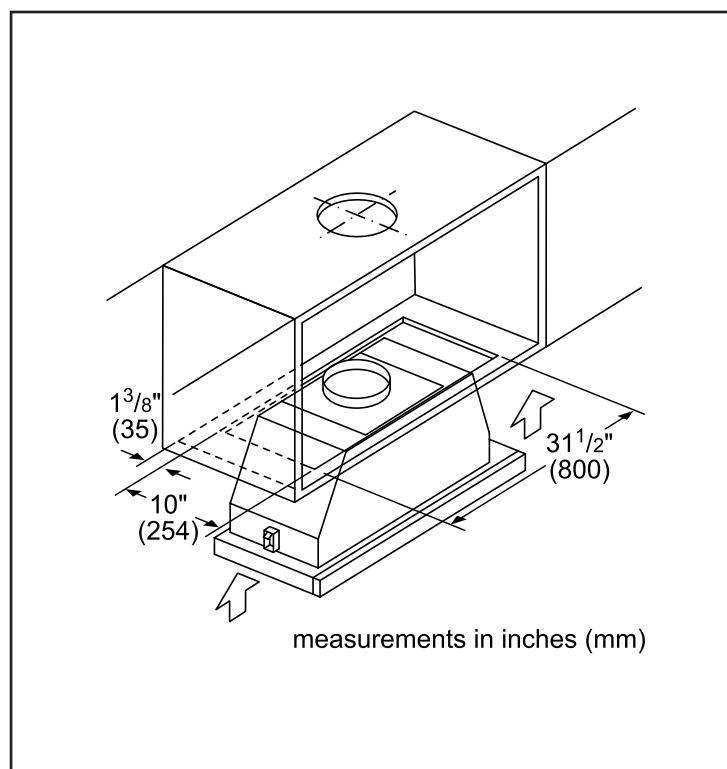

36" Pull-Out Hood

500 Series – Stainless Steel HUI56551UC

BOSCH
Invented for life

Installation Details

Accessories: To purchase Bosch accessories, cleaners & parts please visit www.bosch-home.com/us/store or call 1-800-944-2904 (Mon to Fri 5 am to 6 pm PST, Sat 6 am to 3 pm PST).

Notes: All height, width and depth dimensions are shown in inches. BSH reserves the absolute and unrestricted right to change product materials and specifications, at any time, without notice. Consult the product's installation instructions for final dimensional data and other details prior to making cutout.

Warranties: Please see Use & Care manual or Bosch website for statement of limited warranty.

For more information on our entire line of products, go to www.bosch-home.com/us or call 1-800-944-2904

© BSH Home Appliances Corporation. All rights reserved. Bosch is a registered trademark of Robert Bosch GmbH.