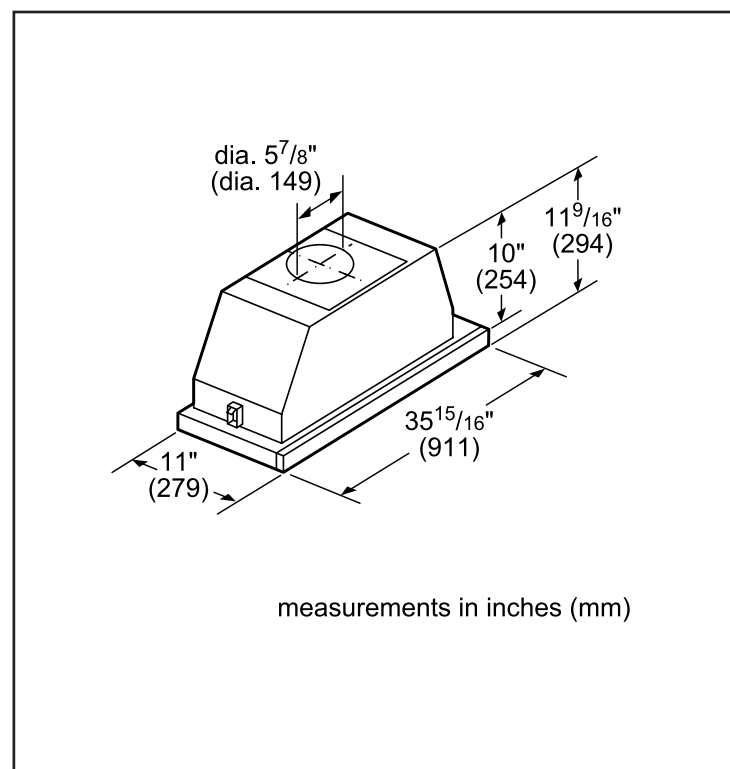

36" Pull-Out Hood

500 Series – Stainless Steel HUI56551UC

BOSCH
Invented for life

Installation Details

Accessories: To purchase Bosch accessories, cleaners & parts please visit www.bosch-home.com/us/store or call 1-800-944-2904 (Mon to Fri 5 am to 6 pm PST, Sat 6 am to 3 pm PST).

Notes: All height, width and depth dimensions are shown in inches. BSH reserves the absolute and unrestricted right to change product materials and specifications, at any time, without notice. Consult the product's installation instructions for final dimensional data and other details prior to making cutout.

Warranties: Please see Use & Care manual or Bosch website for statement of limited warranty.

For more information on our entire line of products, go to www.bosch-home.com/us or call 1-800-944-2904

© BSH Home Appliances Corporation. All rights reserved. Bosch is a registered trademark of Robert Bosch GmbH.