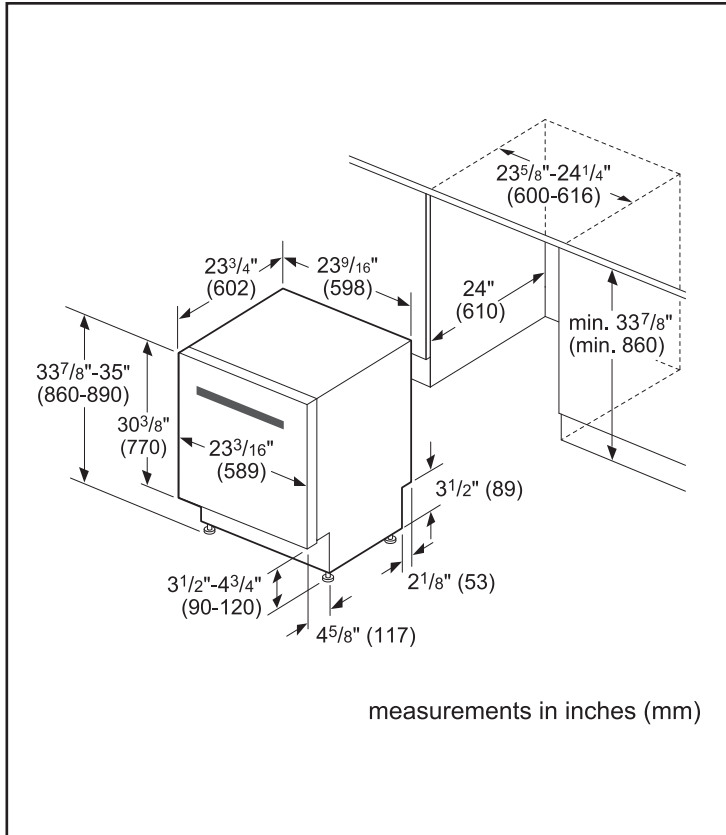

24" Recessed Handle Dishwasher

300 Series – White SHEM63W52N

Installation Details

Accessories: To purchase Bosch accessories, cleaners & parts please visit www.bosch-home.com/us/store or call 1-800-944-2904 (Mon to Fri 5 am to 6 pm PST, Sat 6 am to 3 pm PST).

Notes: All height, width and depth dimensions are shown in inches. BSH reserves the absolute and unrestricted right to change product materials and specifications, at any time, without notice. Consult the product's installation instructions for final dimensional data and other details prior to making cutout.

Warranties: Please see Use & Care manual or Bosch website for statement of limited warranty.

For more information on our entire line of products, go to www.bosch-home.com/us or call 1-800-944-2904

© BSH Home Appliances Corporation. All rights reserved. Bosch is a registered trademark of Robert Bosch GmbH.