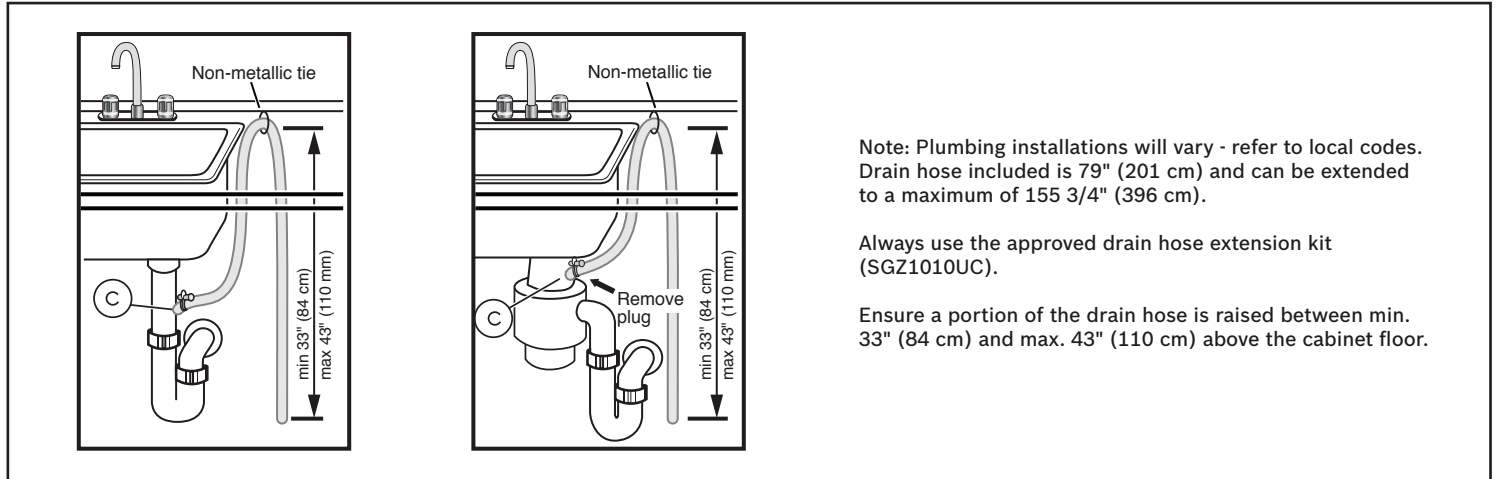

Notes: All height, width and depth dimensions are shown in inches. BSH reserves the absolute and unrestricted right to change product materials and specifications, at any time, without notice. Consult the product's installation instructions for final dimensional data and other details prior to making cutout.

24" Recessed Handle Dishwasher

300 Series – White SHEM63W52N

BOSCH

Invented for life

Installation Details

Accessories: To purchase Bosch accessories, cleaners & parts please visit www.bosch-home.com/us/store or call 1-800-944-2904 (Mon to Fri 5 am to 6 pm PST, Sat 6 am to 3 pm PST).