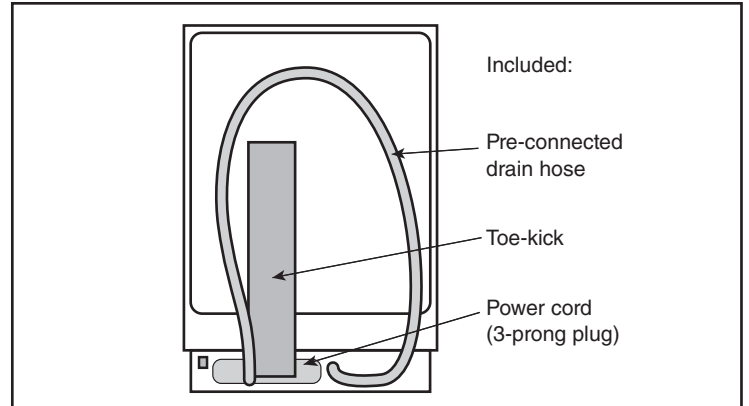

24" Recessed Handle Dishwasher

300 Series – White SHEM63W52N

Installation Details

Accessories: To purchase Bosch accessories, cleaners & parts please visit www.bosch-home.com/us/store or call 1-800-944-2904 (Mon to Fri 5 am to 6 pm PST, Sat 6 am to 3 pm PST).

Notes: All height, width and depth dimensions are shown in inches. BSH reserves the absolute and unrestricted right to change product materials and specifications, at any time, without notice. Consult the product's installation instructions for final dimensional data and other details prior to making cutout.

Warranties: Please see Use & Care manual or Bosch website for statement of limited warranty.

For more information on our entire line of products, go to www.bosch-home.com/us or call 1-800-944-2904

© BSH Home Appliances Corporation. All rights reserved. Bosch is a registered trademark of Robert Bosch GmbH.