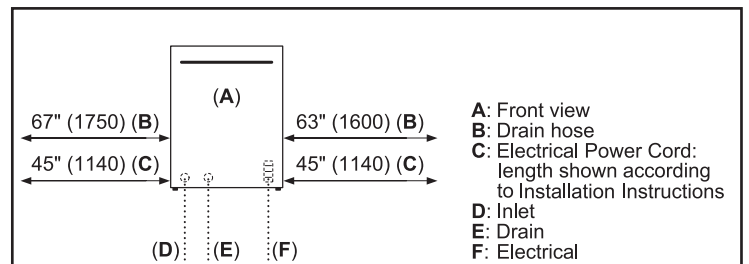

** 24" (610 mm) wide panel may be used depending on cabinet design

Note: Refer to installation template for mounting hardware locations
measurements in inches (mm)

All connections are at the rear of the appliance. Extension for drain hose available as accessory. Junction Box for hard wired connection available as an accessory.