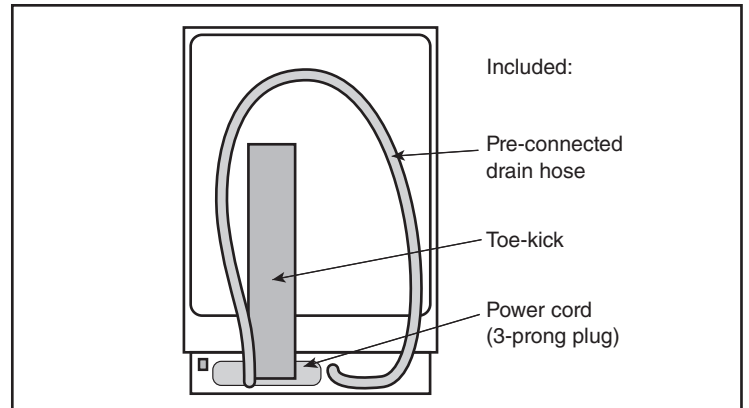

24" Custom Panel Dishwasher

300 Series – Custom Panel SHVM63W53N

Installation Details

* measured from the bottom edge of the countertop panel thickness recommended 3/4" (20 mm).

This dishwasher can accept custom door panel weights ranging from 7 to 24 lbs; however, the dishwasher comes from the factory ready for custom panel door weights from 11 to 18 lbs. If you plan on using a door panel that is not 11 to 18 lbs. please contact customer service at (800) 944-2904.

** 24" (610 mm) wide panel may be used depending on cabinet design

Note: Refer to installation template for mounting hardware locations
measurements in inches (mm)

All connections are at the rear of the appliance. Extension for drain hose available as accessory. Junction Box for hard wired connection available as an accessory.

measurements in inches (mm)

Example of Hardwire Installation

Example of an Electrical Receptacle Installation

Accessories: To purchase Bosch accessories, cleaners & parts please visit www.bosch-home.com/us/store or call 1-800-944-2904 (Mon to Fri 5 am to 6 pm PST, Sat 6 am to 3 pm PST).

Notes: All height, width and depth dimensions are shown in inches. BSH reserves the absolute and unrestricted right to change product materials and specifications, at any time, without notice. Consult the product's installation instructions for final dimensional data and other details prior to making cutout.