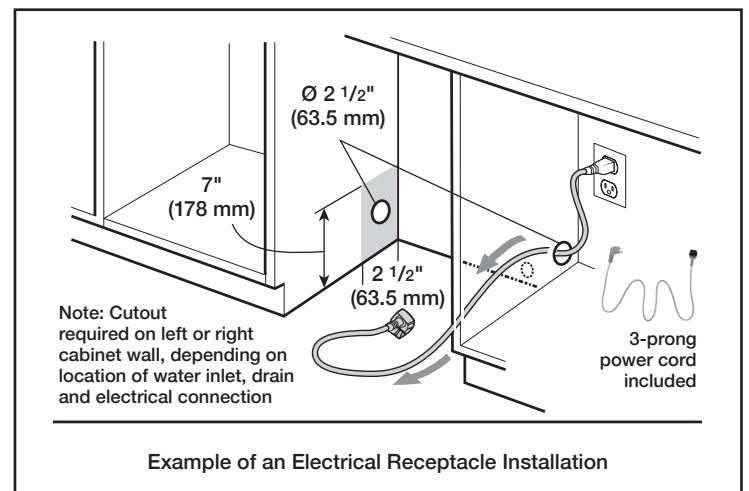

** 24" (610 mm) wide panel may be used depending on cabinet design

Note: Refer to installation template for mounting hardware locations
measurements in inches (mm)

All connections are at the rear of the appliance. Extension for drain hose available as accessory. Junction Box for hard wired connection available as an accessory.

measurements in inches (mm)

Example of Hardwire Installation

Example of an Electrical Receptacle Installation

Accessories: To purchase Bosch accessories, cleaners & parts please visit www.bosch-home.com/us/store or call 1-800-944-2904 (Mon to Fri 5 am to 6 pm PST, Sat 6 am to 3 pm PST).

Notes: All height, width and depth dimensions are shown in inches. BSH reserves the absolute and unrestricted right to change product materials and specifications, at any time, without notice. Consult the product's installation instructions for final dimensional data and other details prior to making cutout.