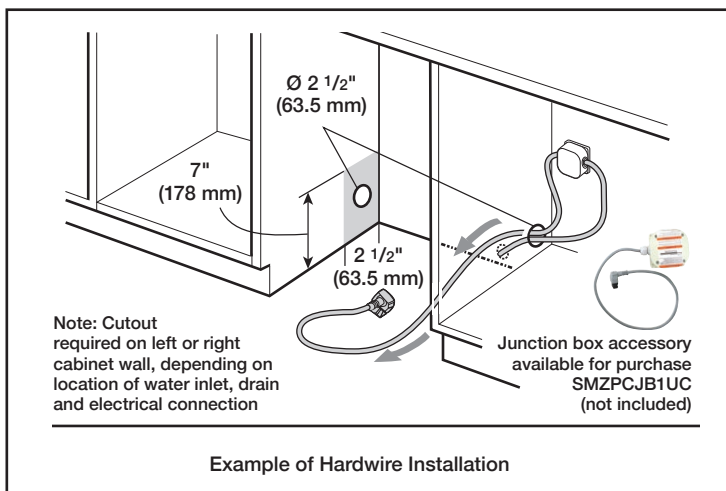

Example of Hardwire Installation