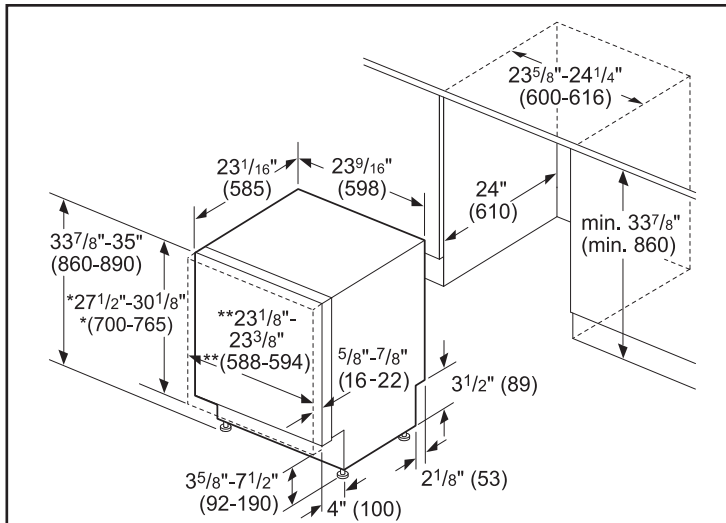

24" Custom Panel Dishwasher

300 Series – Custom Panel SHVM63W53N

Installation Details

* measured from the bottom edge of the countertop panel thickness recommended 3/4" (20 mm).

This dishwasher can accept custom door panel weights ranging from 7 to 24 lbs; however, the dishwasher comes from the factory ready for custom panel door weights from 11 to 18 lbs. If you plan on using a door panel that is not 11 to 18 lbs. please contact customer service at (800) 944-2904.

** 24" (610 mm) wide panel may be used depending on cabinet design

Note: Refer to installation template for mounting hardware locations
measurements in inches (mm)