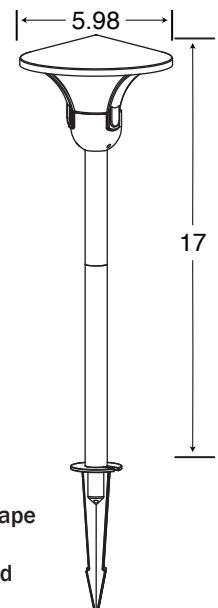

Portfolio Landscape Aged Bronze LED PATH LIGHT 3 Watt

Fixture Type:

ITEM # 805210 MODEL# 00687

Notes:

Fixture Specification

HOUSING MATERIAL

- Metal

FINISH

- Aged Bronze

LENS

- Frosted Glass

MOUNTING

- Typical Stake Mount

- Compatible with tree / deck adaptor

DISTRIBUTION

- Suggested spacing of 6-8ft between fixtures

- 18 Inch fixture lead wire, easy twist connector (Included)

- Low Voltage transformer required (sold separately)

- 12 Volt

Beam Cone Diagram

Fixture Dimensions

5.98" D x 5.98" W x 17" H

Landscape
Spike
Included