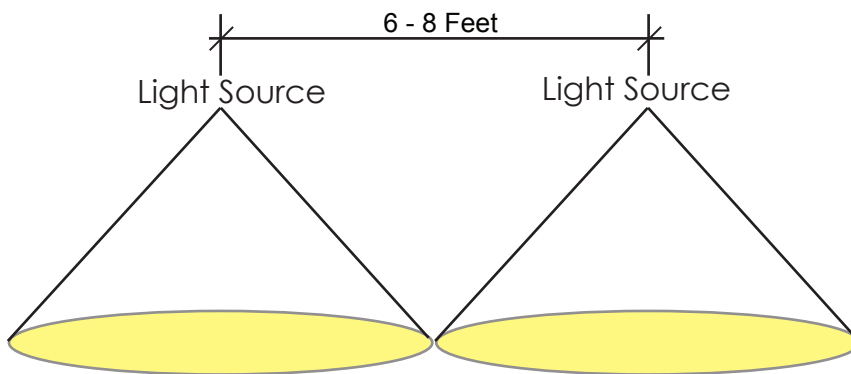

Technical Data

LAMP TYPE & WATTAGE

- Powerful Cree LED technology

- Light emits a warm white glow at 3000°K

- L70 43,800 HRS

LIGHT OUTPUT

- 90 lumens

ELECTRICAL & WIRING

- 18 Inch fixture lead wire, easy twist connector (Included)

- Low Voltage transformer required (sold separately)

- 12 Volt

Beam Cone Diagram

Fixture Dimensions

5.98" D x 5.98" W x 17" H

Landscape
Spike
Included