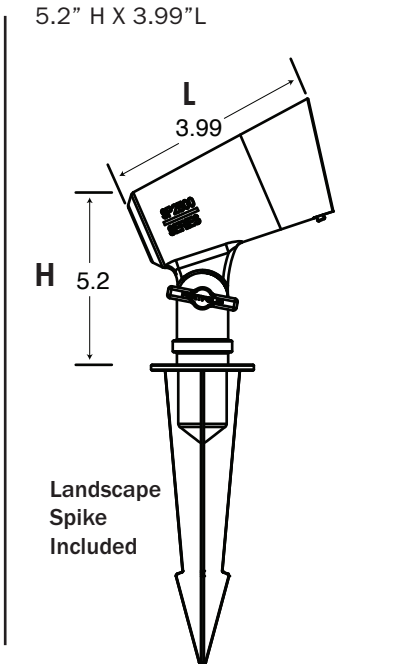

Fixture Type:

Portfolio Landscape Specialty Textured Bronze Low-Voltage LED SPOT LIGHT 5 Watt | 20 Watt Comparable

ITEM # 475573 MODEL# 00694
Notes:

Fixture Specification

HOUSING MATERIAL

- Metal

FINISH

- Specialty Textured Bronze

LENS

- Glass Lens

MOUNTING

- Typical Stake Mount

- Compatible with tree / deck adaptor

DISTRIBUTION

- Glass lens provides a bright round and uniform beam pattern with a 36° angle and 14 foot distance.

Technical Data

LAMP TYPE & WATTAGE

- Powerful Cree LED technology
- Light emits a warm white glow at 3000°K
- L70 104,000 HRS
- Spot light is comparable to a 20-Watt halogen MR16

LIGHT OUTPUT

- 175 lumens

ELECTRICAL & WIRING

- 18 Inch fixture lead wire, easy twist connector (Included)
- Low Voltage transformer required (sold separately)
- 12 Volt

Beam Cone Diagram

Fixture Dimensions

Fixture Accessories

Low Voltage Fixture Connector (Included)