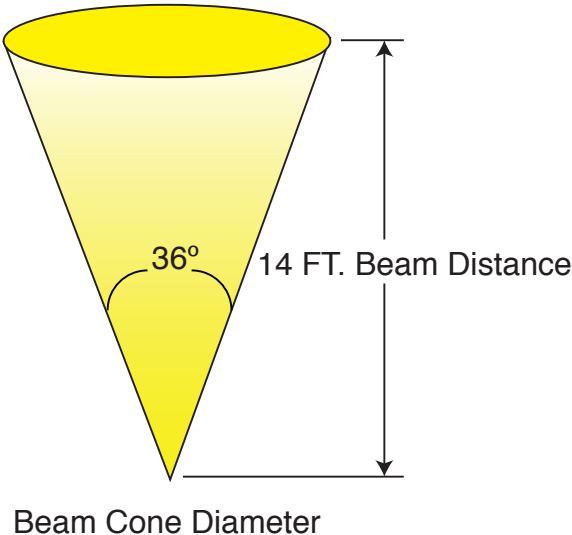

LENS

- Glass Lens

MOUNTING

- Typical Stake Mount

- Compatible with tree / deck adaptor

DISTRIBUTION

- Glass lens provides a bright round and uniform beam pattern with a 36° angle and 14 foot distance.

Technical Data

LAMP TYPE & WATTAGE

- Powerful Cree LED technology
- Light emits a warm white glow at 3000°K
- L70 104,000 HRS
- Spot light is comparable to a 20-Watt halogen MR16

LIGHT OUTPUT

- 175 lumens

ELECTRICAL & WIRING

- 18 Inch fixture lead wire, easy twist connector (Included)
- Low Voltage transformer required (sold separately)
- 12 Volt

Beam Cone Diagram

Fixture Dimensions

Fixture Accessories

Low Voltage Fixture Connector (Included)