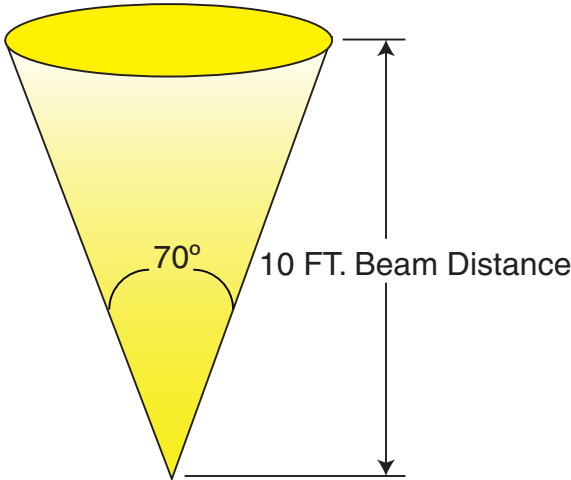

Technical Data

LAMP TYPE & WATTAGE

- Powerful Cree LED technology
- Light emits a warm white glow at 3000°K
- L70 57,500 HRS
- Flood light is comparable to a 20-Watt halogen bulb

LIGHT OUTPUT

- 182 lumens

ELECTRICAL & WIRING

- 18 Inch fixture lead wire, easy twist connector (Included)
- Low Voltage transformer required, (sold spereately)
- 12 Volt

Beam Cone Diagram

Beam Cone Diameter

Fixture Dimensions

Fixture Accessories