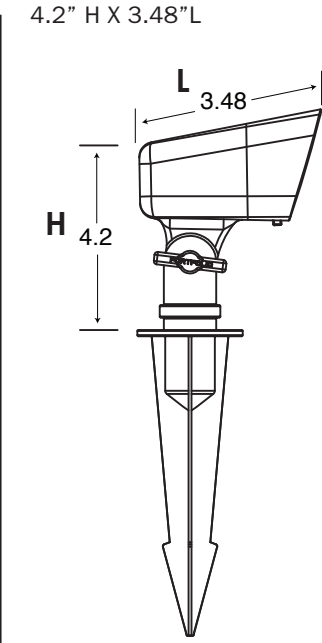

ELECTRICAL & WIRING

- 18 Inch fixture lead wire, easy twist connector (Included)
- Low Voltage transformer required, (sold spereately)
- 12 Volt

Beam Cone Diagram

Beam Cone Diameter

Fixture Dimensions

Fixture Accessories

-  Low Voltage Fixture Connector (Included)
-  Moon Light Blue Lens (Included)
-  Hex Cell Louver Lens (Included)
-  Tree and Deck Mount Adapter, Item #329371 (sold separately)