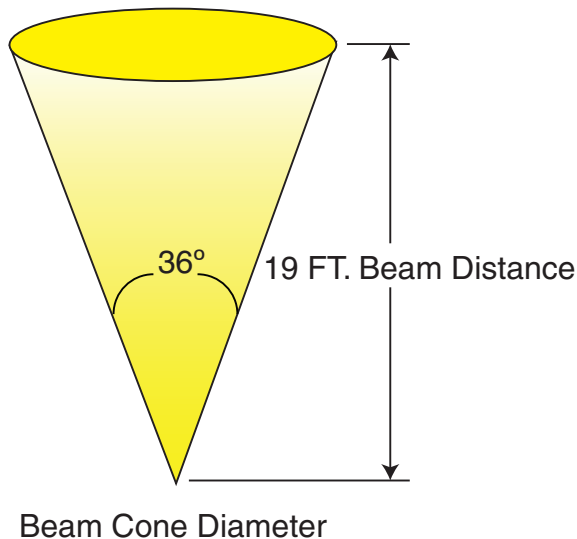

Technical Data

LAMP TYPE & WATTAGE

- Powerful Cree LED technology

- Light emits a warm white glow at 3000°K

- L70 72,600 HRS

- Spot light is comparable to a 50-Watt halogen MR16

LIGHT OUTPUT

- 290 lumens

ELECTRICAL & WIRING

- 18 Inch fixture lead wire, easy twist connector (Included)

- Low Voltage transformer required, (sold spreately)

- 12 Volt

Beam Cone Diagram

Fixture Dimensions

5.28" H X 5.95" L

Fixture Accessories