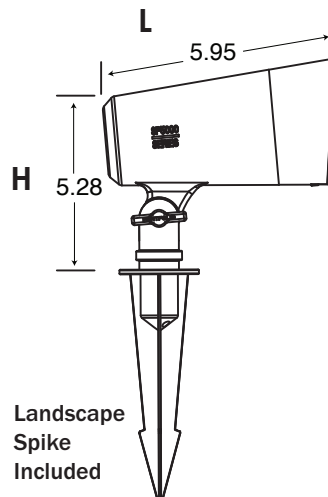

ELECTRICAL & WIRING

- 18 Inch fixture lead wire, easy twist connector (Included)

- Low Voltage transformer required, (sold spreately)

- 12 Volt

Beam Cone Diagram

Fixture Dimensions

5.28" H X 5.95" L

Fixture Accessories

Low Voltage Fixture Connector (Included)

Moon Light Blue Lens (Included)

Hex Cell Louver Lens (Included)

Tree and Deck Mount Adapter, Item #329371 (sold separately)