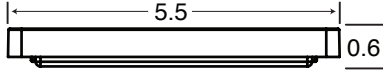

Beam Cone Diagram

Fixture Dimensions

Without Cleat: 0.4" x 5.5" x 0.6"
With Cleat: 5.5" x 4.9" x 0.87"

Fixture Accessories

Low Voltage Fixture Connector (Included)