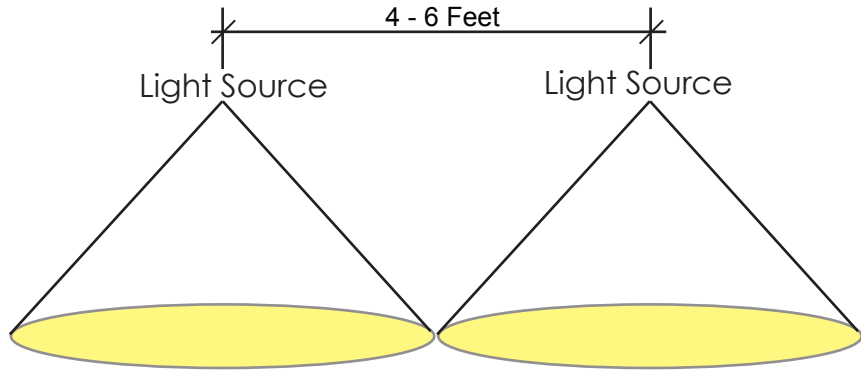

- Specialty Textured Bronze

LENS

- Plastic Lens

MOUNTING

- Step and Deck Mount or Stone/Retaining Walls with Cleat Installation

DISTRIBUTION

- Suggested spacing of 4-6ft between fixtures

Technical Data

LAMP TYPE & WATTAGE

- Powerful Cree LED technology
- Light emits a warm white glow at 3000°K
- L70 36,300 HRS

LIGHT OUTPUT

- 70 lumens

ELECTRICAL & WIRING

- 6 ft. fixture lead wire, easy twist connector (Included)
- Low Voltage transformer required, (sold spereately)
- 12 Volt

Beam Cone Diagram

Fixture Dimensions

Without Cleat: 0.4" x 5.5" x 0.6"
With Cleat: 5.5" x 4.9" x 0.87"

Fixture Accessories

Low Voltage Fixture Connector (Included)