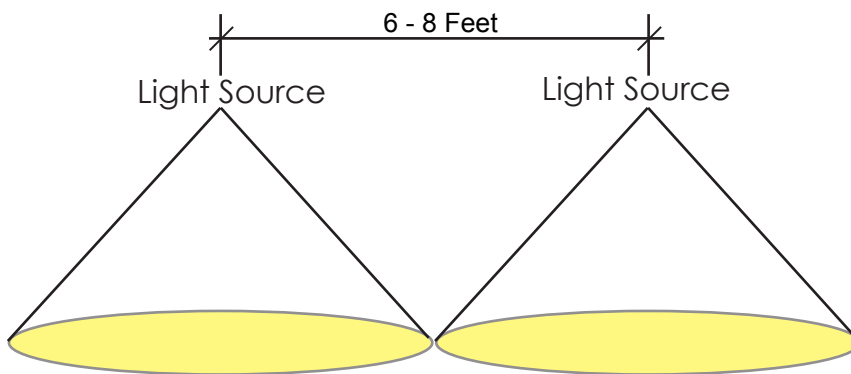

Technical Data

LAMP TYPE & WATTAGE

- Powerful Cree LED technology

- Light emits a warm white glow at 3000°K

- L70 60,500 HRS

LIGHT OUTPUT

- 28 lumens

ELECTRICAL & WIRING

- 18 Inch fixture lead wire, easy twist connector (Included)

- Low Voltage transformer required, (sold spereately)

- 12 Volt

Beam Cone Diagram

Fixture Dimensions

5.94"D x 5.94"W x 17"H

Fixture Accessories

Low Voltage Fixture Connector (Included)