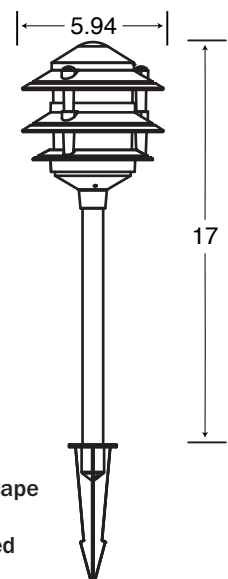

Portfolio Landscape Specialty Textured Bronze LED PATH LIGHT 3 Watt

Fixture Type:

ITEM # 688501 MODEL# 00753

Notes:

Fixture Specification

HOUSING MATERIAL

- Metal

FINISH

- Specialty Textured Bronze

LENS

- Plastic Lens

MOUNTING

- Typical Stake Mount

- Compatible with tree / deck adaptor

DISTRIBUTION

- Suggested spacing of 6-8ft between fixtures

Technical Data

LAMP TYPE & WATTAGE

- Powerful Cree LED technology

- Light emits a warm white glow at 3000°K

- L70 60,500 HRS

LIGHT OUTPUT

- 28 lumens

ELECTRICAL & WIRING

- 18 Inch fixture lead wire, easy twist connector (Included)

- Low Voltage transformer required, (sold spereately)

- 12 Volt

Beam Cone Diagram

Fixture Dimensions

5.94"D x 5.94"W x 17"H

Fixture Accessories

Low Voltage Fixture Connector (Included)