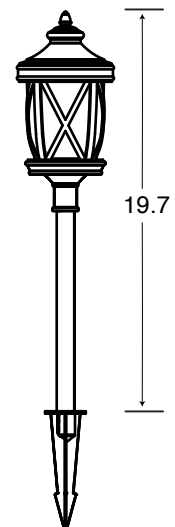

**Portfolio Landscape Oil-Rubbed Bronze LED
PATH LIGHT 4 Watt**

Fixture Type:

ITEM # 688502 MODEL# 00754

Notes:

Fixture Specification

HOUSING MATERIAL

- Metal

FINISH

- Oil-Rubbed Bronze

LENS

- Seeded Glass Lens

MOUNTING

- Typical Stake Mount

- Compatible with tree / deck adaptor

DISTRIBUTION

- Suggested spacing of 6-8ft between fixtures

Technical Data

LAMP TYPE & WATTAGE

- Powerful Cree LED technology

- Light emits a warm white glow at 3000°K

- L70 60,500 HRS

LIGHT OUTPUT

- 81 lumens

ELECTRICAL & WIRING

- 18 Inch fixture lead wire, easy twist connector (Included)

- Low Voltage transformer required, (sold separately)

- 12 Volt

Beam Cone Diagram

Fixture Dimensions

4.8"D x 4.8"W x 19.7"H

Landscape Spike Included