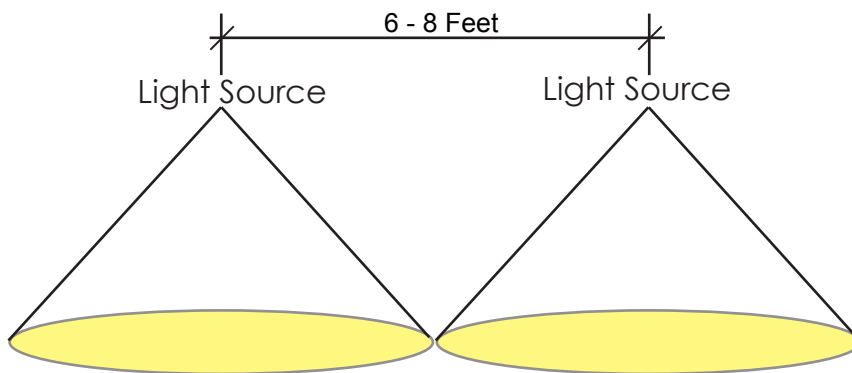

- Oil-Rubbed Bronze

LENS

- Seeded Glass Lens

MOUNTING

- Typical Stake Mount

- Compatible with tree / deck adaptor

DISTRIBUTION

- Suggested spacing of 6-8ft between fixtures

Technical Data

LAMP TYPE & WATTAGE

- Powerful Cree LED technology

- Light emits a warm white glow at 3000°K

- L70 60,500 HRS

LIGHT OUTPUT

- 81 lumens

ELECTRICAL & WIRING

- 18 Inch fixture lead wire, easy twist connector (Included)

- Low Voltage transformer required, (sold separately)

- 12 Volt

Beam Cone Diagram

Fixture Dimensions

4.8"D x 4.8"W x 19.7"H

Landscape Spike Included