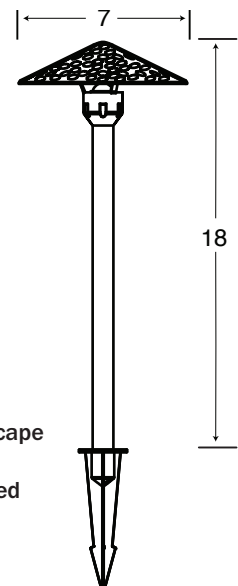

**Portfolio Landscape Powder Coated Bronze LED  
PATH LIGHT 4 Watt**

Fixture Type:

**ITEM # 688503 MODEL# 00755**

Notes:

**Fixture Specification**

**HOUSING MATERIAL**

- Metal

**FINISH**

- Powder Coated Bronze

**LENS**

- Clear Plastic Lens

**MOUNTING**

- Typical Stake Mount

- Compatible with tree / deck adaptor

**DISTRIBUTION**

- Suggested spacing of 6-8ft between fixtures

- 18 Inch fixture lead wire, easy twist connector (Included)

- Low Voltage transformer required, (sold spereately)

- 12 Volt

**Beam Cone Diagram**

**Fixture Dimensions**

7"D x 7"W x 18"H

**Fixture Accessories**

Low Voltage Fixture Connector (Included)

Tree and Deck Mount Adapter,  
Item #329371 (sold separately)

Landscape  
Spike  
Included