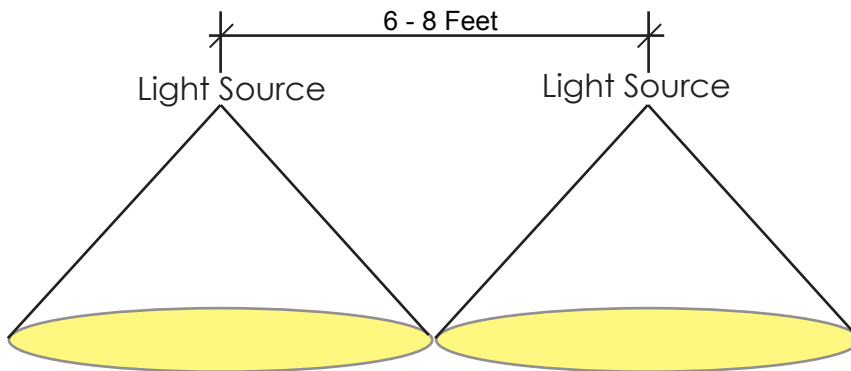

- Powder Coated Bronze

**LENS**

- Clear Plastic Lens

**MOUNTING**

- Typical Stake Mount

- Compatible with tree / deck adaptor

**DISTRIBUTION**

- Suggested spacing of 6-8ft between fixtures

**Technical Data**

**LAMP TYPE & WATTAGE**

- Powerful Cree LED technology

- Light emits a warm white glow at 3000°K

- L70 36,300 HRS

**LIGHT OUTPUT**

- 64 lumens

**ELECTRICAL & WIRING**

- 18 Inch fixture lead wire, easy twist connector (Included)

- Low Voltage transformer required, (sold spereately)

- 12 Volt

**Beam Cone Diagram**

**Fixture Dimensions**

7"D x 7"W x 18"H

**Fixture Accessories**