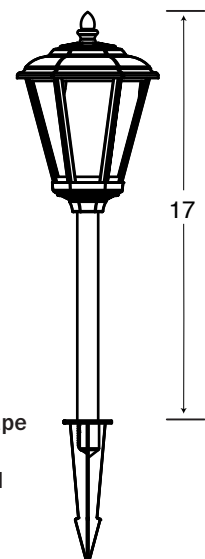

Portfolio Landscape Powder Coated Black Low-Voltage LED PATH LIGHT 2 Watt

Fixture Type:

ITEM # 688504 MODEL# 00756

Notes:

Fixture Specification

HOUSING MATERIAL

- Metal

FINISH

- Powder Coated Black

LENS

- Glass

MOUNTING

- Typical Stake Mount

- Compatible with tree / deck adaptor

DISTRIBUTION

- Suggested spacing of 6-8ft between fixtures

- 18 Inch fixture lead wire, easy twist connector (Included)

- Low Voltage transformer required, (sold separately)

- 12 Volt

Beam Cone Diagram

Fixture Dimensions

5.1"D x 5.1W x 17"H

Landscape
Spike
Included