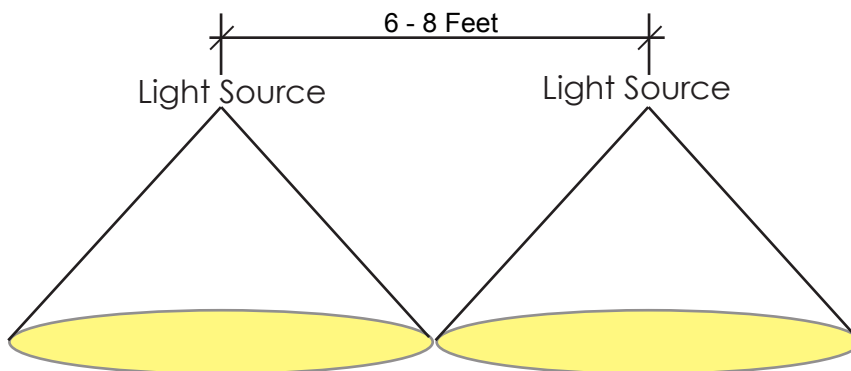

- Powder Coated Black

LENS

- Glass

MOUNTING

- Typical Stake Mount

- Compatible with tree / deck adaptor

DISTRIBUTION

- Suggested spacing of 6-8ft between fixtures

Technical Data

LAMP TYPE & WATTAGE

- Powerful Cree LED technology

- Light emits a warm white glow at 3000°K

- L70 60,500 HRS

LIGHT OUTPUT

- 86 lumens

ELECTRICAL & WIRING

- 18 Inch fixture lead wire, easy twist connector (Included)

- Low Voltage transformer required, (sold separately)

- 12 Volt

Beam Cone Diagram

Fixture Dimensions

5.1"D x 5.1W x 17"H

Landscape
Spike
Included