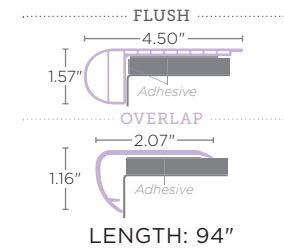

TRIM INSTRUCTIONS & DETAILS

COLOR	PRODUCT #	BABY THRESHOLD		QUARTER ROUND		REDUCER		STAIRNOSE		T-MOLDING	
		SOE/SOS #	MODEL #	SOE/SOS #	MODEL #	STOCK/ SOE/SOS #	MODEL #	SOE/SOS #	MODEL #	STOCK/ SOE/SOS #	MODEL #
Blue Ridge Pine	813596	1524909	LMTSU00603	1524924	LMQSU00603	874725	R50SLVF603	OVERLAP 874724	SC50SLVF603	874723	TM50SLVF603
Chaparral Oak	3627533	3649761	LMTSU02061	3649758	LMQSU02061	3649762	O1W6702061	FLUSH 3649760	LMTFS02061	3649759	O2W5902061
Palmer Street Pine	3627534	3649766	LMTSU05151	3649763	LMQSU05151	3649767	O1W6705151	FLUSH 3649765	LMTFS05151	3649764	O2W5905151
Florence Travertine	1035192	1524918	LMTSU01205	1524932	LMQSU01205	1055620	O1W6701205	OVERLAP 1055628	O1W9201205	1055636	O2W5901205
Huntington Oak	1035188	1524913	LMTSU00607	1524928	LMQSU00607	1055616	O1W6700607	OVERLAP 1055624	O1W9200607	1055632	O2W5900607
Lexington Oak	813595	1524907	LMTSU00601	1524922	LMQSU00601	874722	R50SLVF601	OVERLAP 874721	SC50SLVF601	874720	TM50SLVF601
Sabella Marble	3627537	3649781	LMTSU05152	3649778	LMQSU05152	3649782	O1W6705152	FLUSH 3649780	LMTFS05152	3649779	O2W5905152
Midnight Onyx Marble	3627538	3649786	LMTSU00927	3649783	LMQSU00927	3649787	O1W6700927	FLUSH 3649785	LMTFS00927	3649784	O2W5900927
Westgrove Walnut	3627535	3649771	LMTSU07248	3649768	LMQSU07248	3649772	O1W6707248	FLUSH 3649770	LMTFS07248	3649769	O2W5907248
Richmond Oak	1035190	1524915	LMTSU00609	1524930	LMQSU00609	1055618	O1W6700609	OVERLAP 1055626	O1W9200609	1055634	O2W5900609
Savannah Oak	1035196	1524911	LMTSU00605	1524926	LMQSU00605	1053475	R50SLVF605	OVERLAP 1053474	SC50SLVF605	1053473	TM50SLVF605
Mandalay Marble	3627539	3649791	LMTSU01116	3649788	LMQSU01116	3649792	O1W6701116	FLUSH 3649790	LMTFS01116	3649789	O2W5901116
Tivoli Travertine	784528	1524916	LMTSU01202	1524921	LMQSU01202	1053478	R50SLVF1202	OVERLAP 1053477	SC50SLVF1202	1053476	TM50SLVF1202
Addington Acacia	3627536	3649776	LMTSU06023	3649773	LMQSU06023	3649777	O1W6706023	FLUSH 3649775	LMTFS06023	3649774	O2W5906023
Woodford Oak	813594	1524908	LMTSU00602	1524923	LMQSU00602	874719	R50SLVF602	OVERLAP 874718	SC50SLVF602	874717	TM50SLVF602