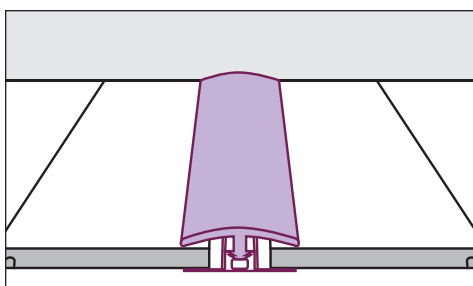

INSTALLATION INSTRUCTIONS:

Measure and cut to fit. Affix **Baby Threshold** using adhesive, being sure to follow adhesive manufacturer's instructions completely.

QUARTER ROUND

Used to accent the transition from the baseboards to floor surface.

INSTALLATION INSTRUCTIONS:

Measure and cut to fit. Affix **Quarter Round** using glue, molding tape or nails. When using adhesive, be sure to follow manufacturer's instructions completely.

REDUCER

Used to transition from a hard surface floor (SMARTCORE) to a floor with a lower height (ceramic tile, low pile carpet).

INSTALLATION INSTRUCTIONS:

Cut **Reducer** and track to same desired length. Secure track to floor with glue, molding tape or nails and press or tap **Reducer** into track to desired depth using rubber mallet.

STAIRNOSE

Used to provide the finishing touch to the front stair edge when installing SMARTCORE on stairs.

INSTALLATION INSTRUCTIONS:

Measure and cut to fit. Affix **Stairnose** using adhesive, being sure to follow adhesive manufacturer's instructions completely.