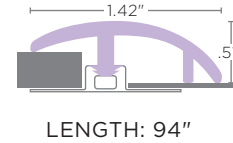

TRIM INSTRUCTIONS & DETAILS

COLOR	PRODUCT #	BABY THRESHOLD		QUARTER ROUND		REDUCER		STAIRNOSE		T-MOLDING	
		SOE/SOS #	MODEL #	SOE/SOS #	MODEL #	STOCK/ SOE/SOS #	MODEL #	SOE/SOS #	MODEL #	STOCK/ SOE/SOS #	MODEL #
Blue Ridge Pine	813596	1524909	LMTSU00603	1524924	LMQSU00603	874725	R50SLVF603	OVERLAP 874724	SC50SLVF603	874723	TM50SLVF603
Chaparral Oak	3627533	3649761	LMTSU02061	3649758	LMQSU02061	3649762	O1W6702061	FLUSH 3649760	LMTFS02061	3649759	O2W5902061
Palmer Street Pine	3627534	3649766	LMTSU05151	3649763	LMQSU05151	3649767	O1W6705151	FLUSH 3649765	LMTFS05151	3649764	O2W5905151
Florence Travertine	1035192	1524918	LMTSU01205	1524932	LMQSU01205	1055620	O1W6701205	OVERLAP 1055628	O1W9201205	1055636	O2W5901205
Huntington Oak	1035188	1524913	LMTSU00607	1524928	LMQSU00607	1055616	O1W6700607	OVERLAP 1055624	O1W9200607	1055632	O2W5900607
Lexington Oak	813595	1524907	LMTSU00601	1524922	LMQSU00601	874722	R50SLVF601	OVERLAP 874721	SC50SLVF601	874720	TM50SLVF601
Sabella Marble	3627537	3649781	LMTSU05152	3649778	LMQSU05152	3649782	O1W6705152	FLUSH 3649780	LMTFS05152	3649779	O2W5905152
Midnight Onyx Marble	3627538	3649786	LMTSU00927	3649783	LMQSU00927	3649787	O1W6700927	FLUSH 3649785	LMTFS00927	3649784	O2W5900927
Westgrove Walnut	3627535	3649771	LMTSU07248	3649768	LMQSU07248	3649772	O1W6707248	FLUSH 3649770	LMTFS07248	3649769	O2W5907248
Richmond Oak	1035190	1524915	LMTSU00609	1524930	LMQSU00609	1055618	O1W6700609	OVERLAP 1055626	O1W9200609	1055634	O2W5900609
Savannah Oak	1035196	1524911	LMTSU00605	1524926	LMQSU00605	1053475	R50SLVF605	OVERLAP 1053474	SC50SLVF605	1053473	TM50SLVF605
Mandalay Marble	3627539	3649791	LMTSU01116	3649788	LMQSU01116	3649792	O1W6701116	FLUSH 3649790	LMTFS01116	3649789	O2W5901116
Tivoli Travertine	784528	1524916	LMTSU01202	1524921	LMQSU01202	1053478	R50SLVF1202	OVERLAP 1053477	SC50SLVF1202	1053476	TM50SLVF1202
Addington Acacia	3627536	3649776	LMTSU06023	3649773	LMQSU06023	3649777	O1W6706023	FLUSH 3649775	LMTFS06023	3649774	O2W5906023
Woodford Oak	813594	1524908	LMTSU00602	1524923	LMQSU00602	874719	R50SLVF602	OVERLAP 874718	SC50SLVF602	874717	TM50SLVF602