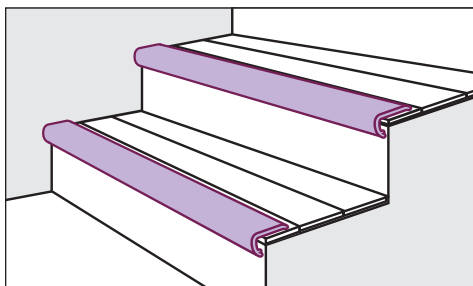

INSTALLATION INSTRUCTIONS:

Measure and cut to fit. Affix **Baby Threshold** using adhesive, being sure to follow adhesive manufacturer's instructions completely.

QUARTER ROUND

Used to accent the transition from the baseboards to floor surface.

INSTALLATION INSTRUCTIONS:

Measure and cut to fit. Affix **Quarter Round** using glue, molding tape or nails. When using adhesive, be sure to follow manufacturer's instructions completely.

REDUCER

Used to transition from a hard surface floor (SMARTCORE) to a floor with a lower height (ceramic tile, low pile carpet).

INSTALLATION INSTRUCTIONS:

Cut **Reducer** and track to same desired length. Secure track to floor with glue, molding tape or nails and press or tap **Reducer** into track to desired depth using rubber mallet.

STAIRNOSE

Used to provide the finishing touch to the front stair edge when installing SMARTCORE on stairs.

INSTALLATION INSTRUCTIONS:

Measure and cut to fit. Affix **Stairnose** using adhesive, being sure to follow adhesive manufacturer's instructions completely.