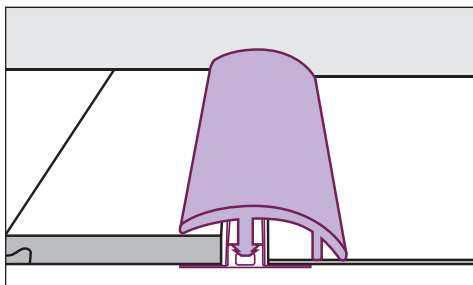

Used for transitioning from a hard surface floor (SMARTCORE) to a thicker floor such as high pile carpet. It can also be used to transition between flooring and doorway thresholds, and/or around hearths and sliding glass doors.

INSTALLATION INSTRUCTIONS:

Measure and cut to fit. Affix **Baby Threshold** using adhesive, being sure to follow adhesive manufacturer's instructions completely.

QUARTER ROUND

Used to accent the transition from the baseboards to floor surface.

INSTALLATION INSTRUCTIONS:

Measure and cut to fit. Affix **Quarter Round** using glue, molding tape or nails. When using adhesive, be sure to follow manufacturer's instructions completely.

REDUCER

Used to transition from a hard surface floor (SMARTCORE) to a floor with a lower height (ceramic tile, low pile carpet).

INSTALLATION INSTRUCTIONS:

Cut **Reducer** and track to same desired length. Secure track to floor with glue, molding tape or nails and press or tap **Reducer** into track to desired depth using rubber mallet.