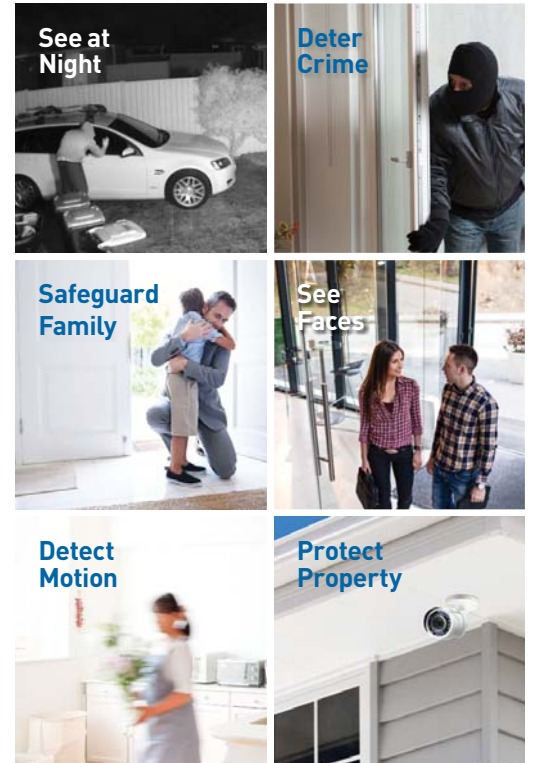

PRO-T853™ CAMERA

Video	
Video Quality	1080p
Viewing Angle	80°
Night Vision	
Night Vision Distance	Up to 100ft / 30m
General	
Indoor / Outdoor	Indoor or Outdoor, IP66 rated
Audio Microphone	No
Operating Temperature	-22°F ~ 122°F / -30°C ~ 50°C
Body Construction	Aluminum
Dimensions - Camera	2.4" x 5.75" x 2.4" / 61mm x 146mm x 61mm
Code	
Swann Code	SWDVK-445752-LW

+ Based on 15% motion events at lowest settings

* Monitor, tablet and mobile phones not included. Not all handsets supported

Note: Trademarks are properties of their respective owners

What can I do with this system?