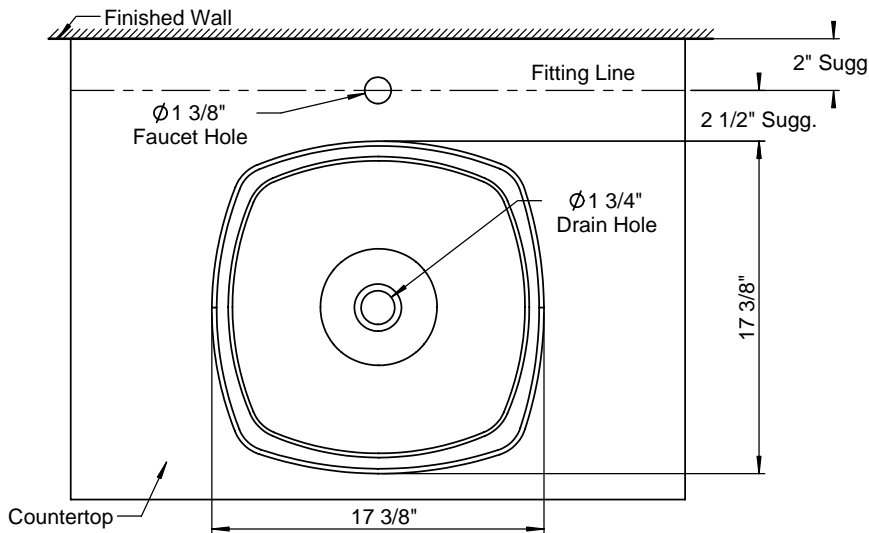

Product Description

Square Vitreous China Vessel

- Classically Redefined™ Collection
- 17" Square
- Vitreous China
- High-Gloss Ceramic Finish
- For Above Counter Use
- CSA Certified: CSA B45.0-02, CSA B45.1-025

Roughing-in Dimensions

TOP VIEW

FRONT VIEW

SIDE VIEW