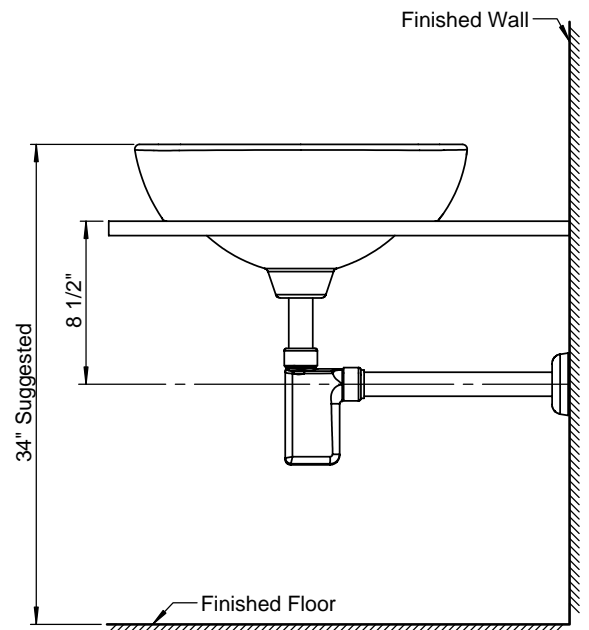

Product Description

Square Vitreous China Vessel

- Classically Redefined™ Collection
- 17" Square
- Vitreous China
- High-Gloss Ceramic Finish
- For Above Counter Use
- CSA Certified: CSA B45.0-02, CSA B45.1-025

Roughing-in Dimensions

TOP VIEW

FRONT VIEW

SIDE VIEW