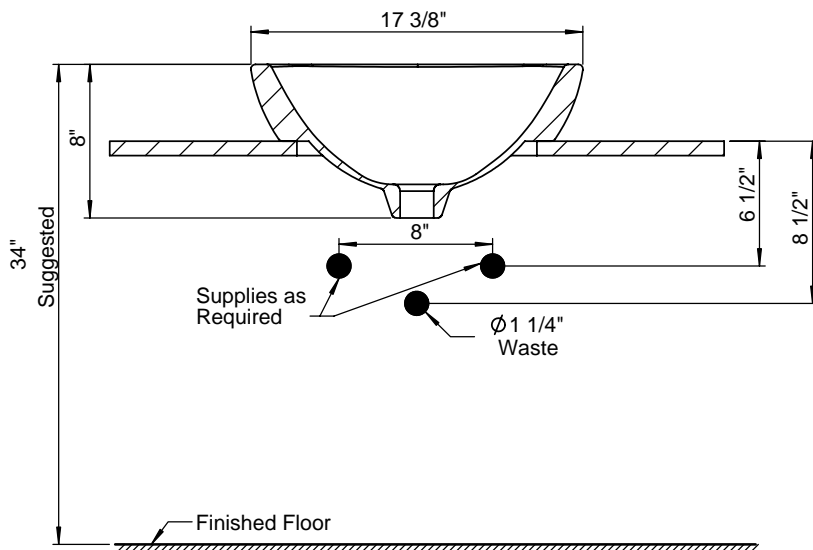

Product Description

Square Vitreous China Vessel

- Classically Redefined™ Collection
- 17" Square
- Vitreous China
- High-Gloss Ceramic Finish
- For Above Counter Use
- CSA Certified: CSA B45.0-02, CSA B45.1-025

Roughing-in Dimensions

TOP VIEW

FRONT VIEW

SIDE VIEW