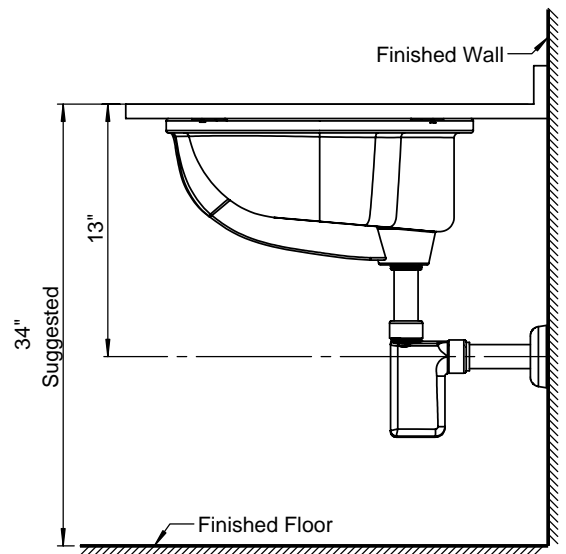

Product Description

17" x 14" Vitreous China Undermount Basin

- Classically Redefined™ Collection
- 17" x 14"
- Vitreous China With Overflow
- For Undermount Use
- CSA Certified: CSA B45.0-02, CSA B45.1-02

Roughing-in Dimensions

TOP VIEW

BOTTOM VIEW

FRONT VIEW

SIDE VIEW