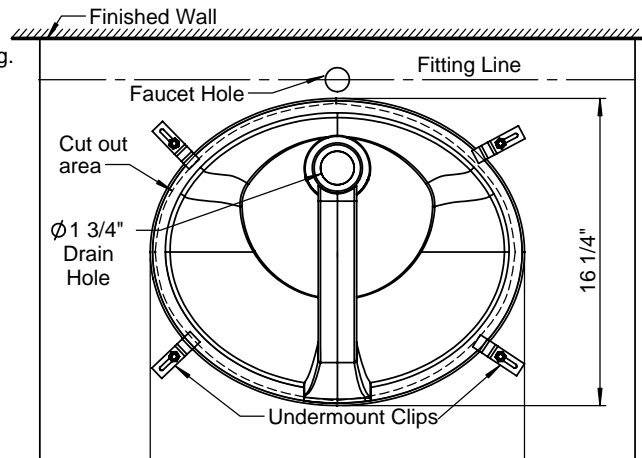

Product Description

17" x 14" Vitreous China Undermount Basin

- Classically Redefined™ Collection
- 17" x 14"
- Vitreous China With Overflow
- For Undermount Use
- CSA Certified: CSA B45.0-02, CSA B45.1-02

Roughing-in Dimensions

TOP VIEW

BOTTOM VIEW

FRONT VIEW

SIDE VIEW