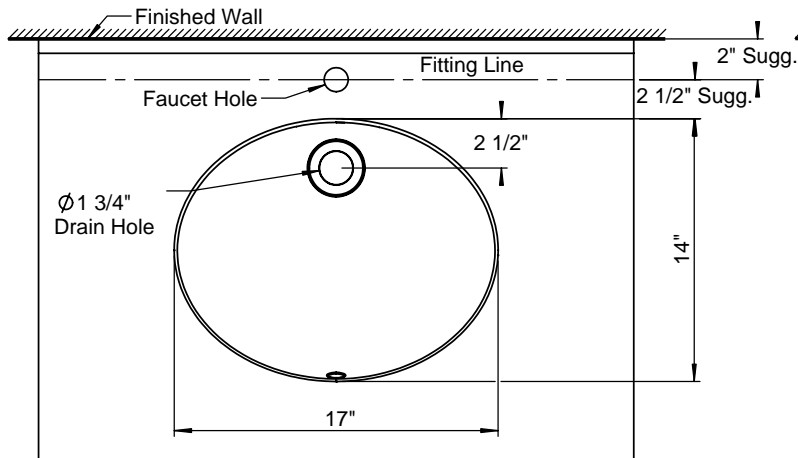

Product Description

17" x 14" Vitreous China Undermount Basin

- Classically Redefined™ Collection
- 17" x 14"
- Vitreous China With Overflow
- For Undermount Use
- CSA Certified: CSA B45.0-02, CSA B45.1-02

Roughing-in Dimensions

TOP VIEW

BOTTOM VIEW

FRONT VIEW

SIDE VIEW