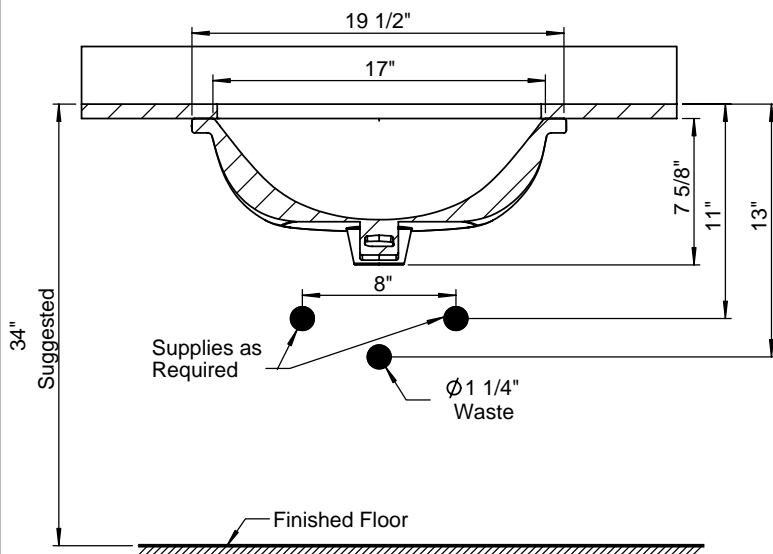

Product Description

17" x 14" Vitreous China Undermount Basin

- Classically Redefined™ Collection
- 17" x 14"
- Vitreous China With Overflow
- For Undermount Use
- CSA Certified: CSA B45.0-02, CSA B45.1-02

Roughing-in Dimensions

TOP VIEW

BOTTOM VIEW

FRONT VIEW

SIDE VIEW