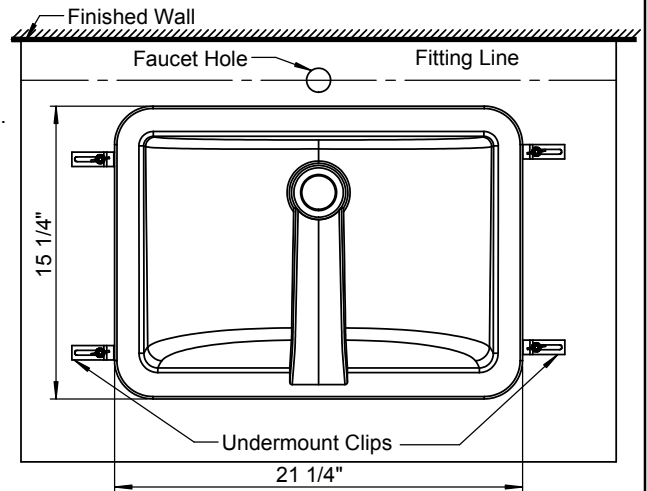

Product Description

21" x 15" Vitreous China Undermount Basin

- Classically Redefined™ Collection
- 21" x 15" Rectangle
- Vitreous China With Overflow
- For Undermount Use

Roughing-in Dimensions

TOP VIEW

BOTTOM VIEW

FRONT VIEW

SIDE VIEW