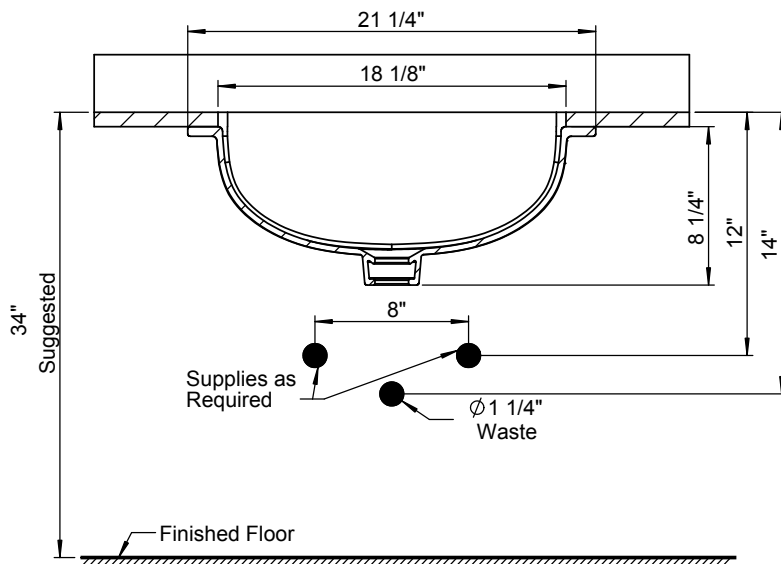

Product Description

21" x 15" Vitreous China Undermount Basin

- Classically Redefined™ Collection
- 21" x 15" Rectangle
- Vitreous China With Overflow
- For Undermount Use

Roughing-in Dimensions

TOP VIEW

BOTTOM VIEW

FRONT VIEW

SIDE VIEW