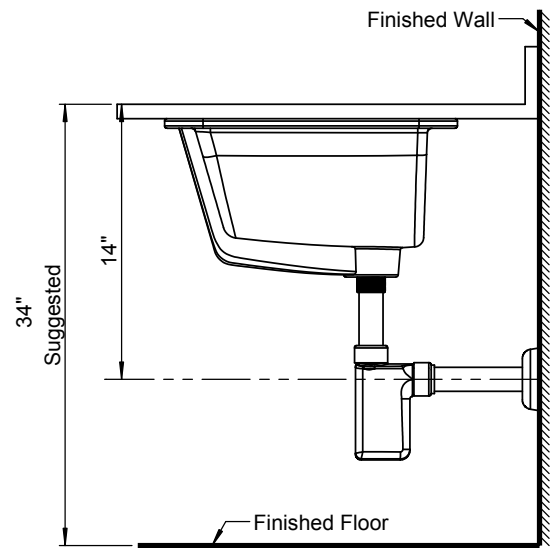

Product Description

21" x 15" Vitreous China Undermount Basin

- Classically Redefined™ Collection
- 21" x 15" Rectangle
- Vitreous China With Overflow
- For Undermount Use

Roughing-in Dimensions

TOP VIEW

BOTTOM VIEW

FRONT VIEW

SIDE VIEW