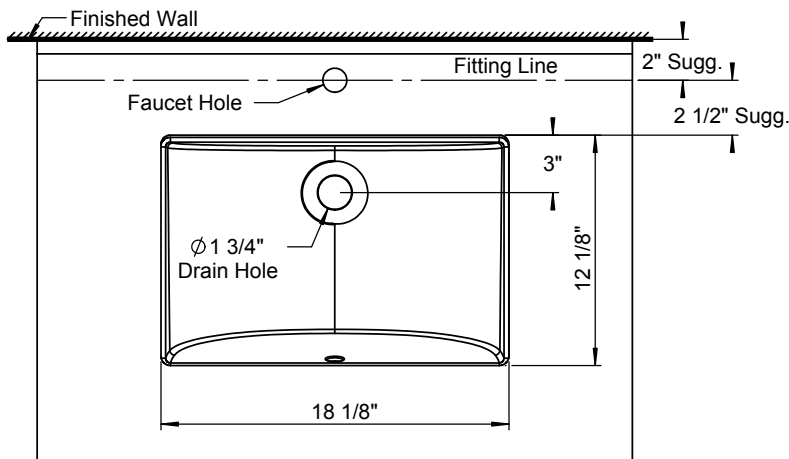

Product Description

21" x 15" Vitreous China Undermount Basin

- Classically Redefined™ Collection
- 21" x 15" Rectangle
- Vitreous China With Overflow
- For Undermount Use

Roughing-in Dimensions

TOP VIEW

BOTTOM VIEW

FRONT VIEW

SIDE VIEW