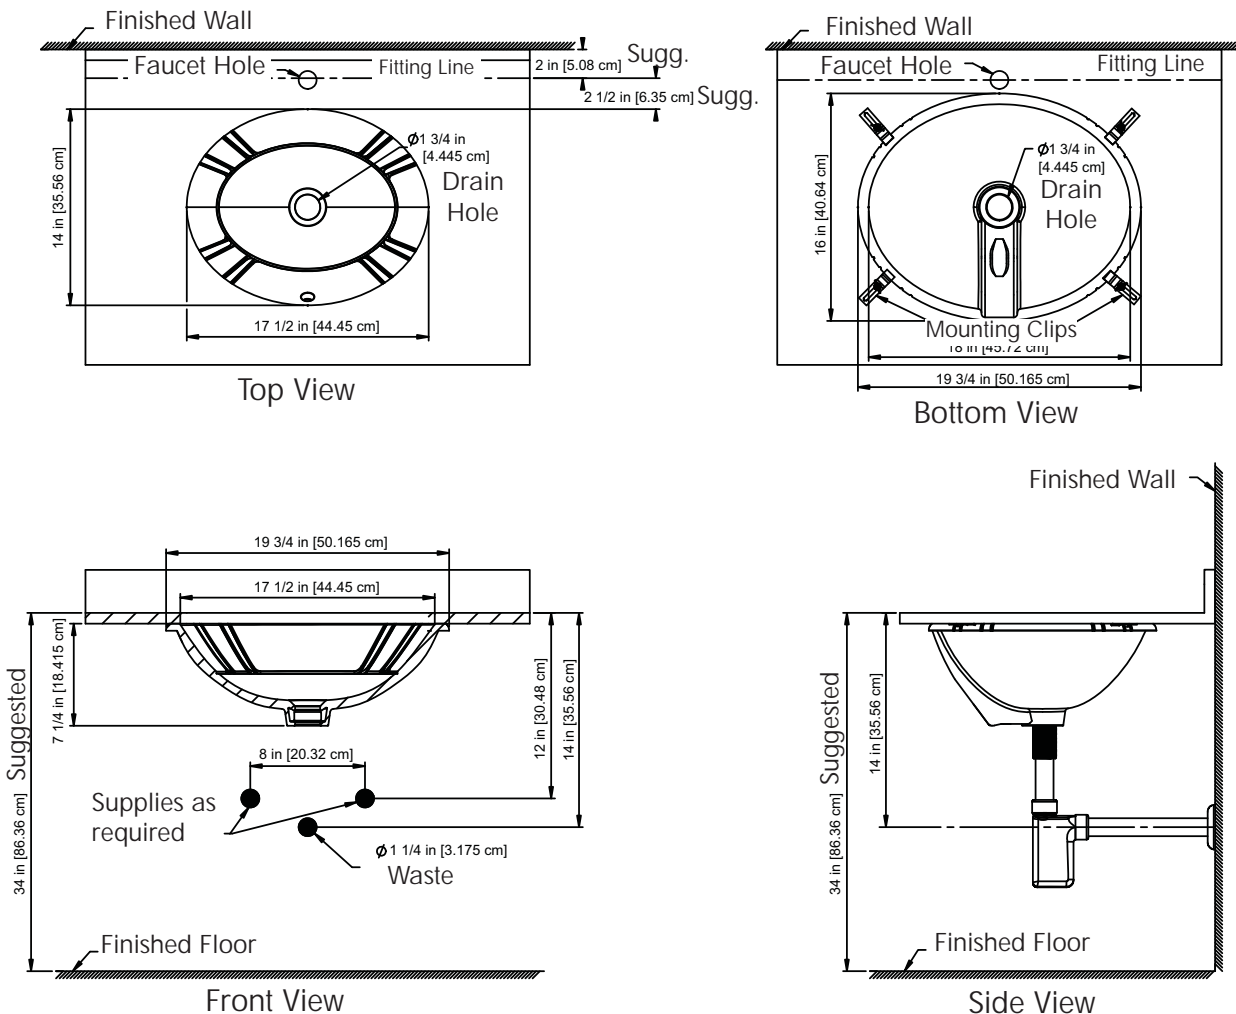

DECOLAV® SPEC SHEET MODEL NUMBER: 1495U SERIES

PRODUCT DESCRIPTION

17" x 14" Vitreous China Undermount Lavatory

- Classically Redefined® Collection
- Vitreous China with Overflow

- CSA Certified: CSA B45.0-02, CSA B45.1-02, ASME A112.19.2M-1998 / ASME A112.19.14

PRODUCT MEASUREMENTS

- Length: 19.75 inches (50.165 cm)
- Depth: 16 inches (40.64 cm)
- Height: 7.25 inches (18.415 cm)

RECOMMENDED ACCESSORIES

- DECOLAV® 9295 Grid Drain or
- DECOLAV® 9297 Push Button Closing Umbrella Drain

ROUGHING-IN DIMENSIONS

Customer Service: 561-274-2110
www.decolav.com

LET YOUR DREAMS COME ALIVE, YOUR PASSIONS
BECOME REALITY, BE THE ENVY OF YOUR NEIGHBORS®