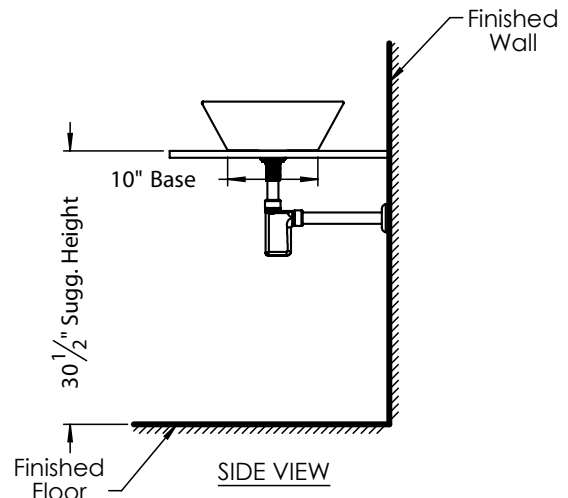

- Width: 27.5"
- Depth: 16"
- Height: 5.5"
- Inside Bowl Depth: 4.63"

RECOMMENDED ACCESSORIES

- DECOLAV® 9297 Push Button Closing Umbrella Drain with Overflow
- DECOLAV® 9295 Grid Drain with Overflow
- DECOLAV® 9100/9102 Decorative Bottle Trap

ROUGHING-IN DIMENSIONS

Please Note: All drawings contain the necessary measurements which are subject to standard industry tolerances. They are stated in inches and are non-binding. Exact measurements, in particular for customized installation scenarios, can only be taken from the finished product.

TOP VIEW

FRONT VIEW

SIDE VIEW