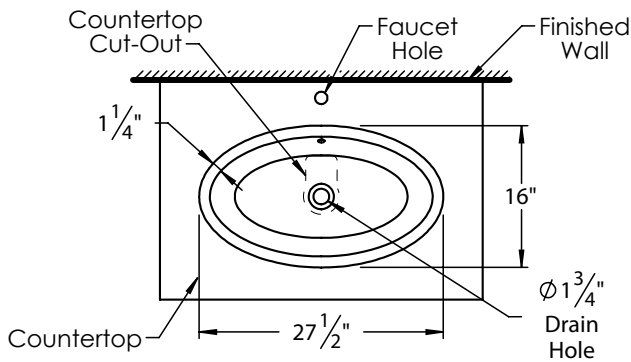

PRODUCT DESCRIPTION

1463 Series 27.5" Oval Vitreous China Above Counter Lavatory

- Classically Redefined™ Collection
- Above Counter Application
- Includes Overflow
- Available in White (CWH) Finish

PRODUCT MEASUREMENTS

- Width: 27.5"
- Depth: 16"
- Height: 5.5"
- Inside Bowl Depth: 4.63"

RECOMMENDED ACCESSORIES

- DECOLAV® 9297 Push Button Closing Umbrella Drain with Overflow
- DECOLAV® 9295 Grid Drain with Overflow
- DECOLAV® 9100/9102 Decorative Bottle Trap

ROUGHING-IN DIMENSIONS

Please Note: All drawings contain the necessary measurements which are subject to standard industry tolerances. They are stated in inches and are non-binding. Exact measurements, in particular for customized installation scenarios, can only be taken from the finished product.

TOP VIEW

FRONT VIEW

SIDE VIEW