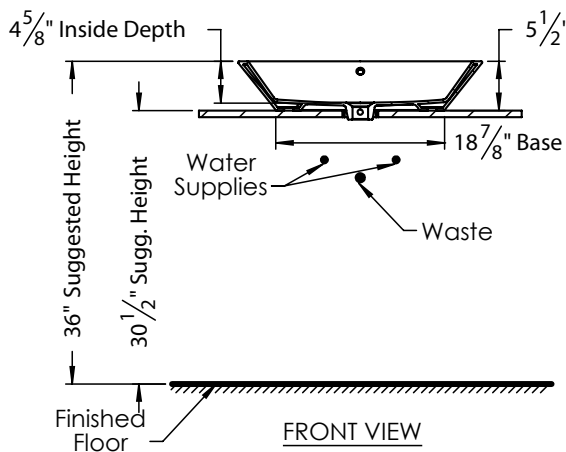

- Width: 27.5"
- Depth: 16"
- Height: 5.5"
- Inside Bowl Depth: 4.63"

RECOMMENDED ACCESSORIES

- DECOLAV® 9297 Push Button Closing Umbrella Drain with Overflow
- DECOLAV® 9295 Grid Drain with Overflow
- DECOLAV® 9100/9102 Decorative Bottle Trap

ROUGHING-IN DIMENSIONS

Please Note: All drawings contain the necessary measurements which are subject to standard industry tolerances. They are stated in inches and are non-binding. Exact measurements, in particular for customized installation scenarios, can only be taken from the finished product.

TOP VIEW

FRONT VIEW

SIDE VIEW