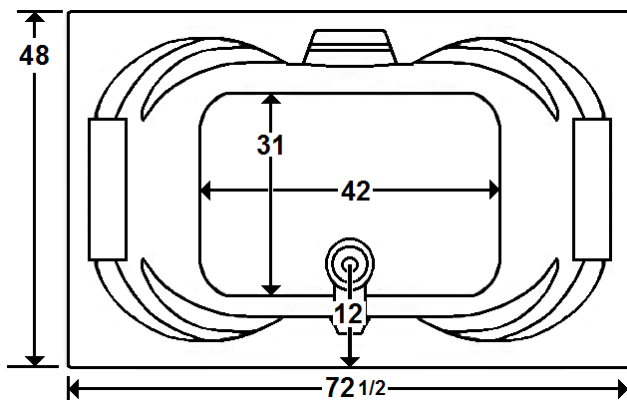

## 72" x 48" Drop-In Acrylic Whirlpool

Model Number  
**4872SW064**  
Drop-In Whirlpool in White

**\*All dimensions are +/- 1/2" and subject to change without notice\***  
**Confirm specifications before installation**

Standard (S) Pump Location and  
Alternate (A-1) Pump locations.

### Technical Information

- Cut-Out Dimensions: 70 1/2" x 46"
- Weight: 200 lbs.
- Water Depth to Overflow: 16 1/4"
- Water Operating Level: 65 gal.
- Water Capacity: 112 gal.
- Sump Dimension: 42" x 31"