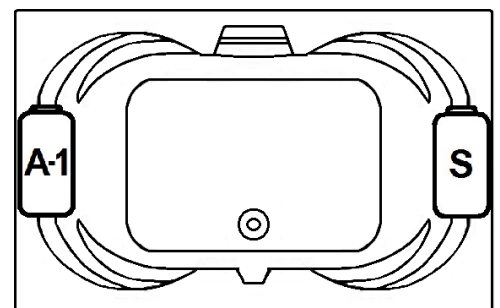

**\*All dimensions are +/- 1/2" and subject to change without notice\***  
**Confirm specifications before installation**

Standard (S) Pump Location and  
Alternate (A-1) Pump locations.

### Technical Information

- Cut-Out Dimensions: 70 1/2" x 46"
- Weight: 200 lbs.
- Water Depth to Overflow: 16 1/4"
- Water Operating Level: 65 gal.
- Water Capacity: 112 gal.
- Sump Dimension: 42" x 31"