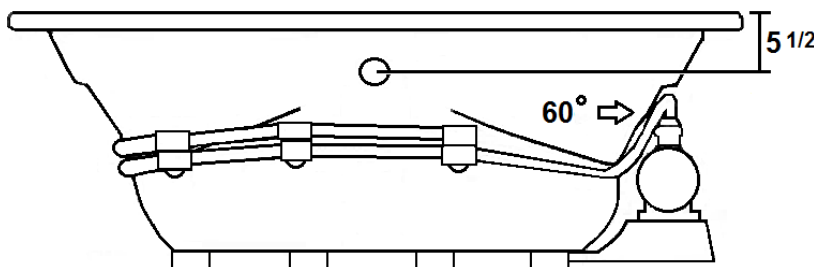

**\*All dimensions are +/- 1/2" and subject to change without notice\***  
**Confirm specifications before installation**

Standard (S) Pump Location and  
Alternate (A-1) Pump locations.

### Technical Information

- Cut-Out Dimensions: 70 1/2" x 46"
- Weight: 200 lbs.
- Water Depth to Overflow: 16 1/4"
- Water Operating Level: 65 gal.
- Water Capacity: 112 gal.
- Sump Dimension: 42" x 31"