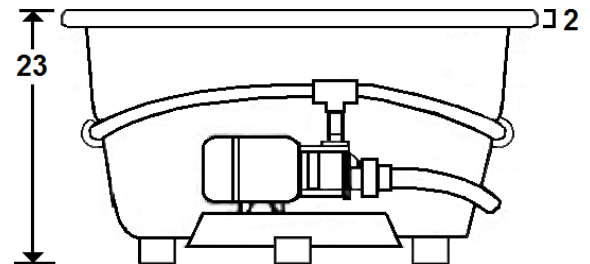

Standard (S) Pump Location and
Alternate (A-1) Pump locations.