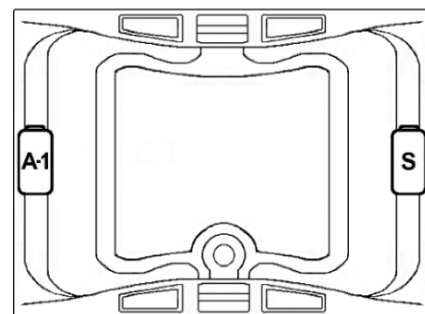

**\*All dimensions are +/- 1/2" and subject to change without notice\***  
**Confirm specifications before installation**

Standard (S) Pump Location and  
Alternate (A-1) Pump locations.

### Technical Information

- Cut-Out Dimensions: 57 5/8" x 39 3/4"
- Weight: 170 lbs.
- Water Depth to Overflow: 16 1/2"
- Water Operating Level: 55 gal.
- Water Capacity: 93 gal.
- Sump Dimension: 43" x 27"