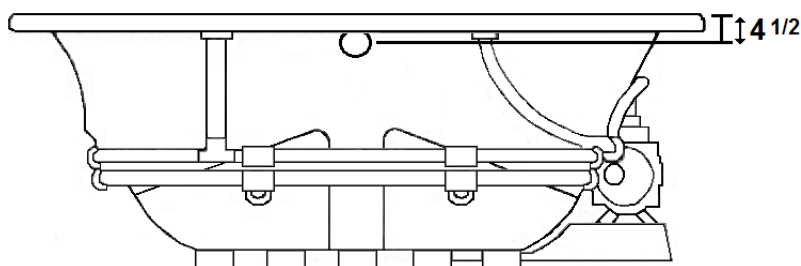

**\*All dimensions are +/- 1/2" and subject to change without notice\***  
**Confirm specifications before installation**

Standard (S) Pump Location and  
Alternate (A-1) Pump locations.

### Technical Information

- Cut-Out Dimensions: 57 5/8" x 39 3/4"
- Weight: 170 lbs.
- Water Depth to Overflow: 16 1/2"
- Water Operating Level: 55 gal.
- Water Capacity: 93 gal.
- Sump Dimension: 43" x 27"