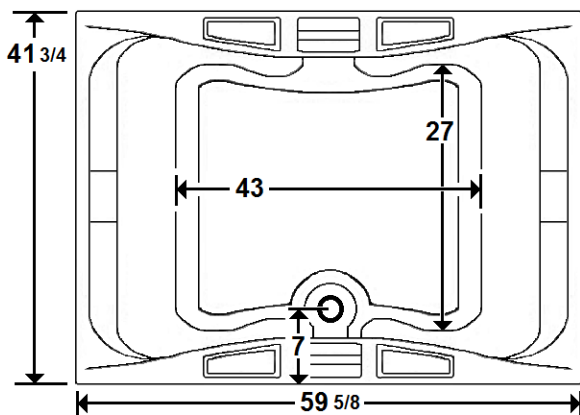

## 60" x 42" Drop-In Acrylic Whirlpool

Model Number  
**4260DW064**  
Drop-In Whirlpool in White

**\*All dimensions are +/- 1/2" and subject to change without notice\***  
**Confirm specifications before installation**

Standard (S) Pump Location and  
Alternate (A-1) Pump locations.

### Technical Information

- Cut-Out Dimensions: 57 5/8" x 39 3/4"
- Weight: 170 lbs.
- Water Depth to Overflow: 16 1/2"
- Water Operating Level: 55 gal.
- Water Capacity: 93 gal.
- Sump Dimension: 43" x 27"