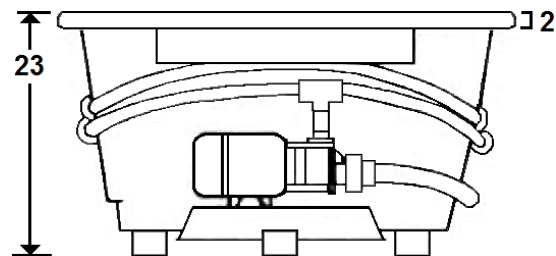

Standard (S) Pump Location and
Alternate (A-1) Pump locations.